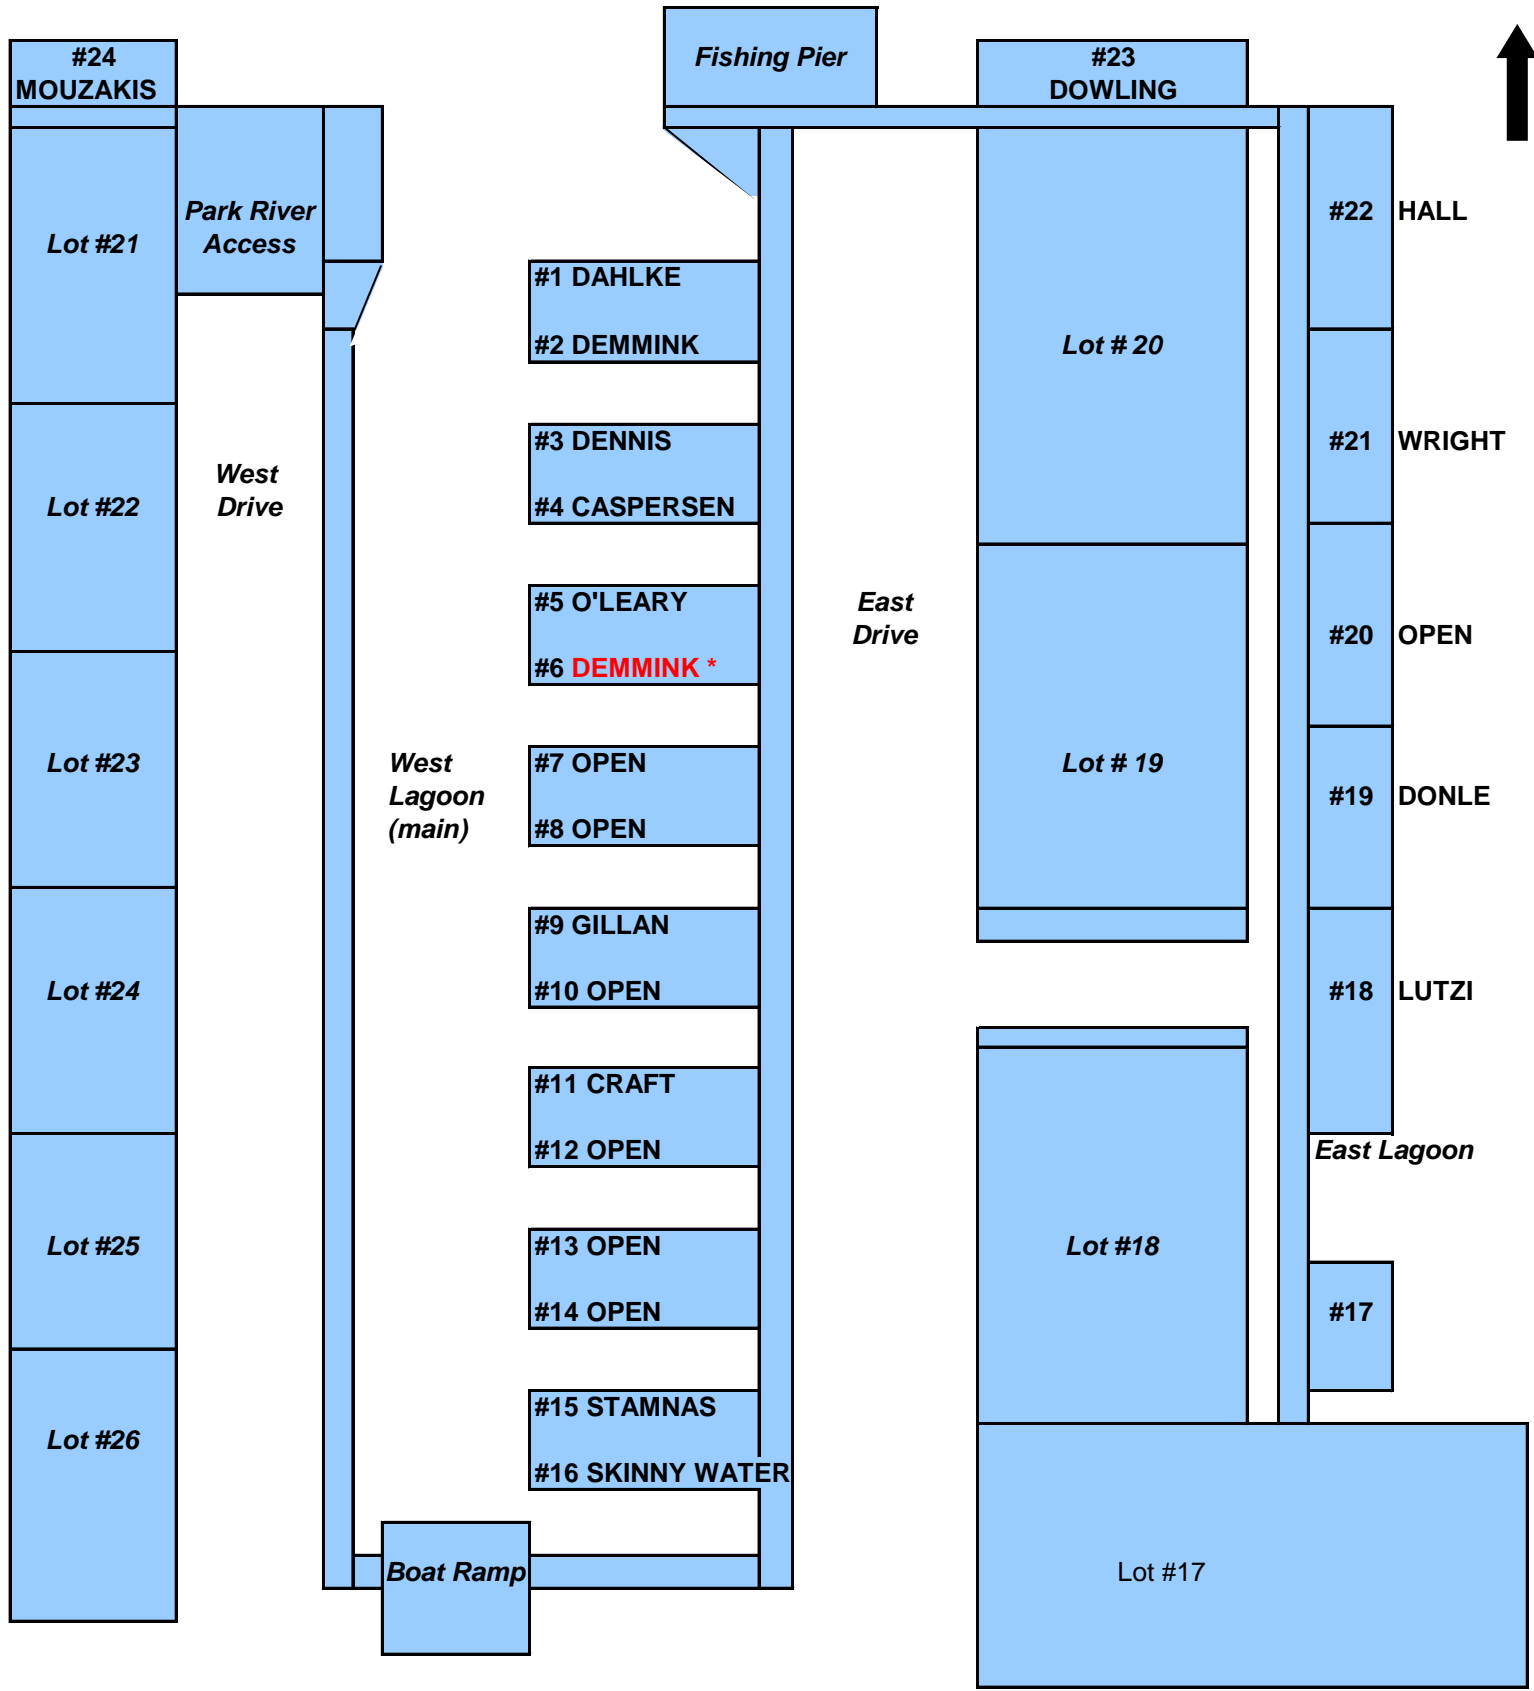

RNMHA, Inc.
 Boat Slip Assignments
 Updated 7/11/2019

Cocohatchee River

N

NTS

Red Assignments designates as a TEMPORARY STATUS

RNMHA, Inc.
 Boat Slip Assignments
 Updated 7/26/2019

Cocohatchee River

N

NTS

* Red Assignments designates as a TEMPORARY STATUS
 ** Conditional hold until 1/31/2020

RNMHA, Inc.
 Boat Slip Assignments
 Updated 9/11/2019

Cocohatchee River

N

NTS

* Red Assignments designates as a TEMPORARY STATUS

RNMHA, Inc.
 Boat Slip Assignments
 Updated 11/11/2019

Cocohatchee River

N

NTS

* Red Assignments designates as a TEMPORARY STATUS

RNMHA, Inc.
 Boat Slip Assignments
 Updated 12/20/2019

Cocohatchee River

N