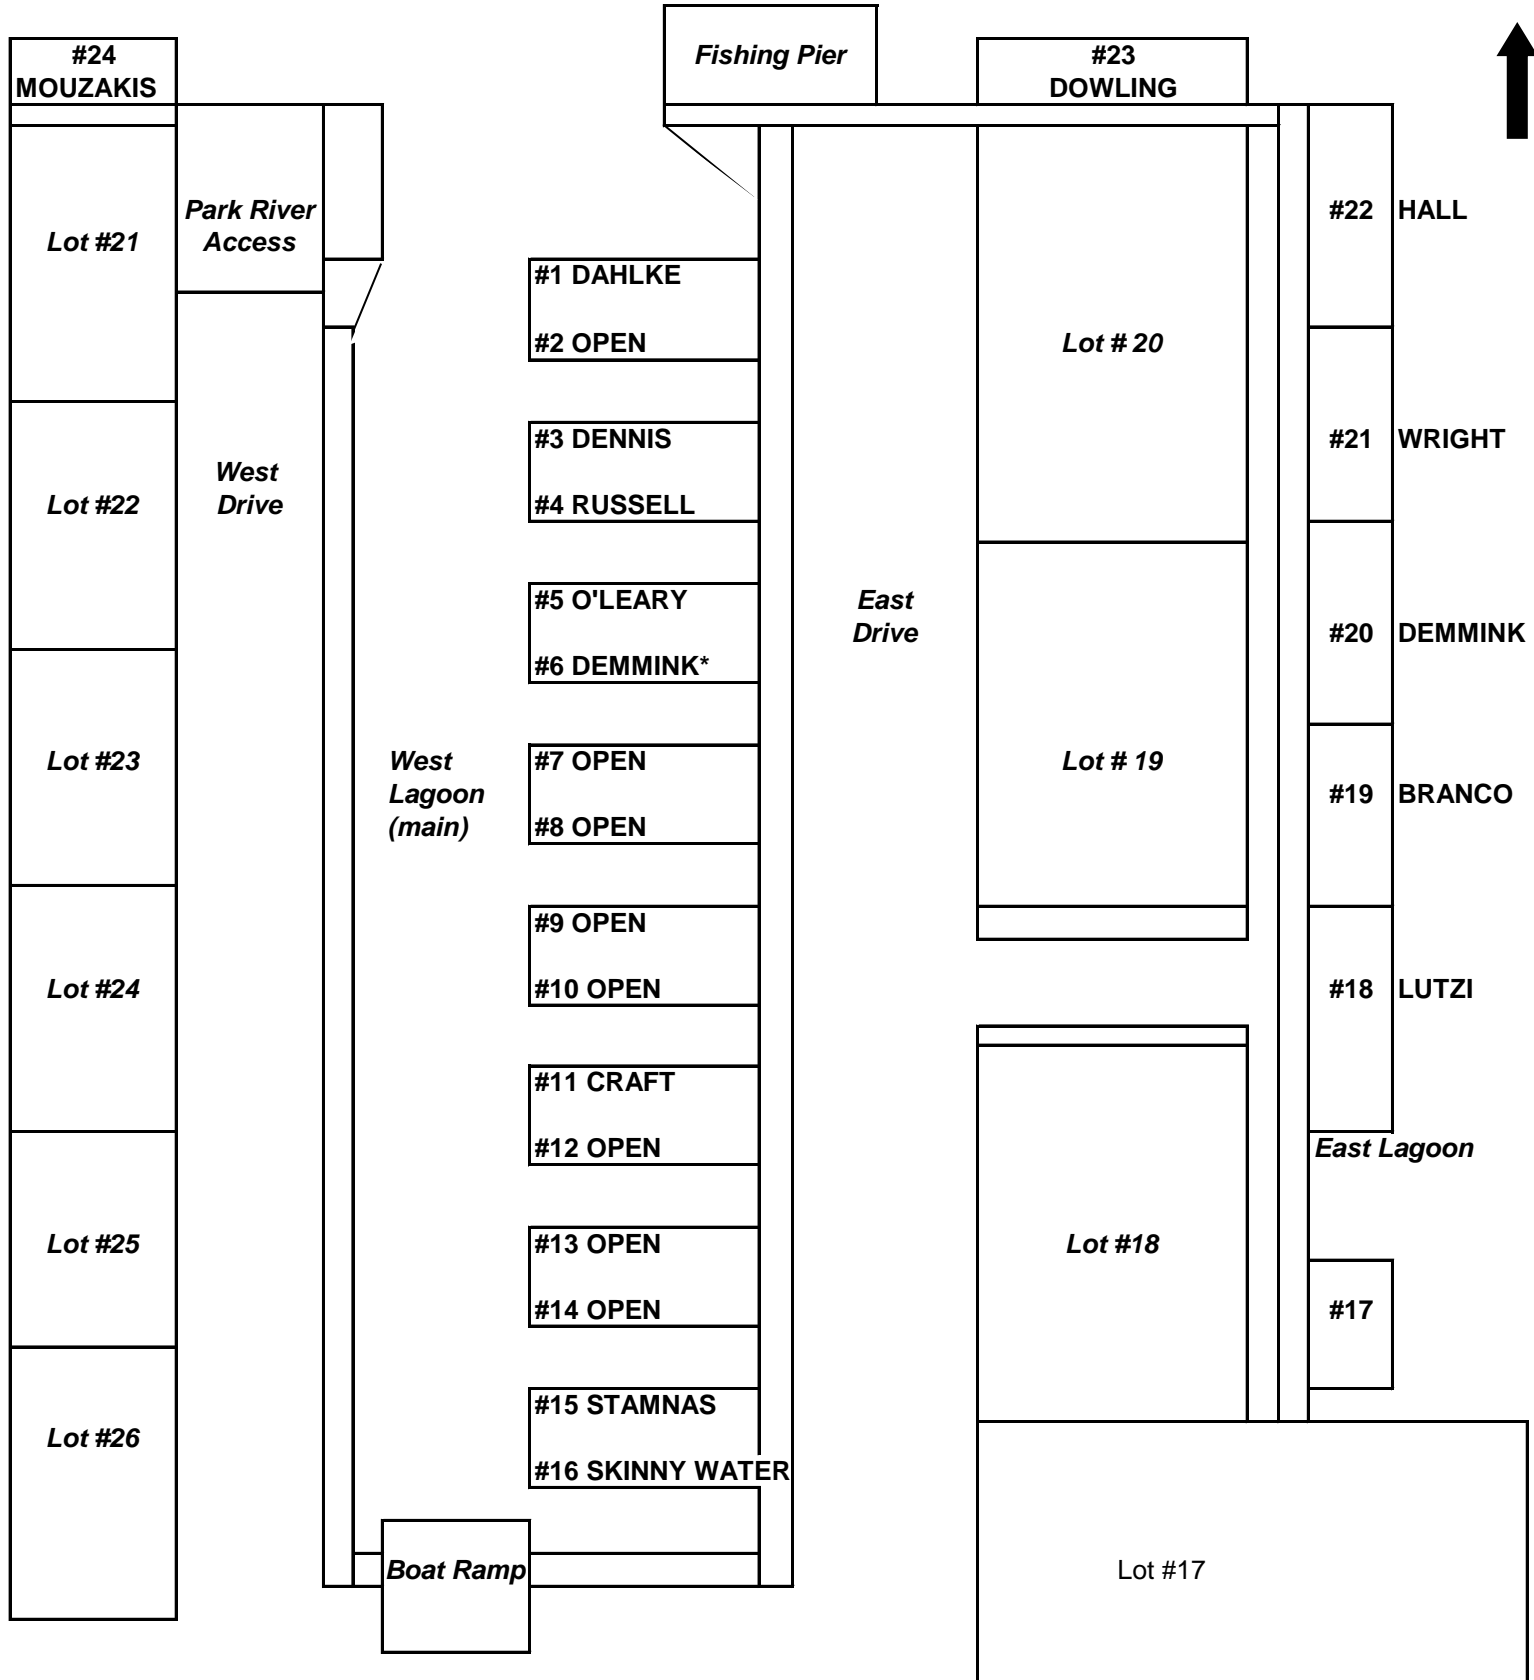

RNMHA, Inc.
 Boat Slip Assignments
 Updated 11/11/2019

Cocohatchee River

N

NTS

* Red Assignments designates as a TEMPORARY STATUS

RNMHA, Inc.
 Boat Slip Assignments
 Updated 12/20/2019

Cocohatchee River

N