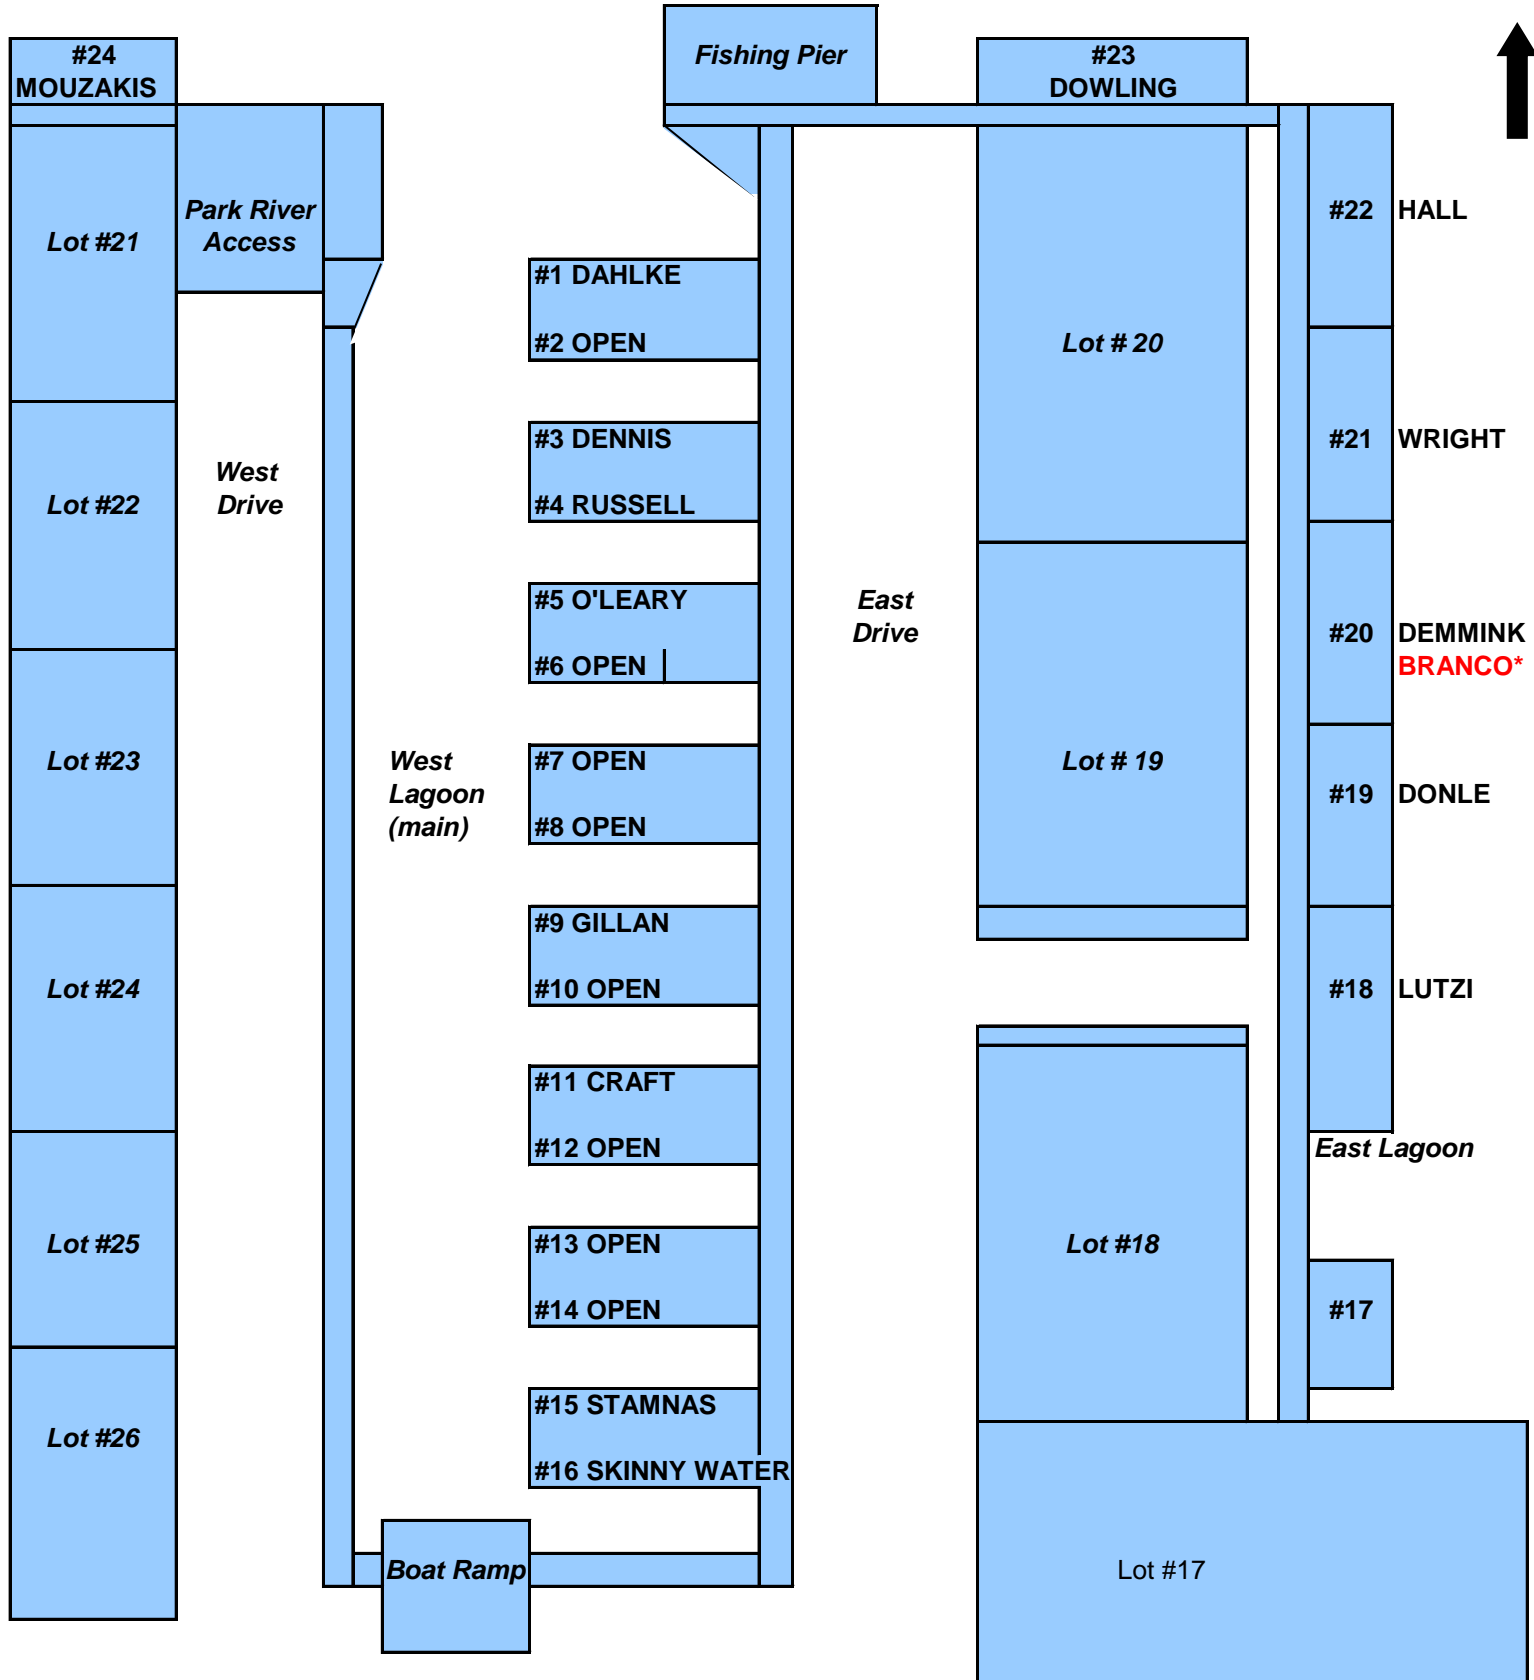

RNMHA, Inc.
 Boat Slip Assignments
 Updated 7/11/2019

Cocohatchee River

N

NTS

Red Assignments designates as a TEMPORARY STATUS

RNMHA, Inc.
 Boat Slip Assignments
 Updated 7/26/2019

Cocohatchee River

N

NTS

* Red Assignments designates as a TEMPORARY STATUS
 ** Conditional hold until 1/31/2020

RNMHA, Inc.
 Boat Slip Assignments
 Updated 9/11/2019

Cocohatchee River

N

NTS

* Red Assignments designates as a TEMPORARY STATUS

RNMHA, Inc.
 Boat Slip Assignments
 Updated 11/11/2019

Cocohatchee River

N

NTS

* Red Assignments designates as a TEMPORARY STATUS

RNMHA, Inc.
 Boat Slip Assignments
 Updated 12/20/2019

Cocohatchee River

N