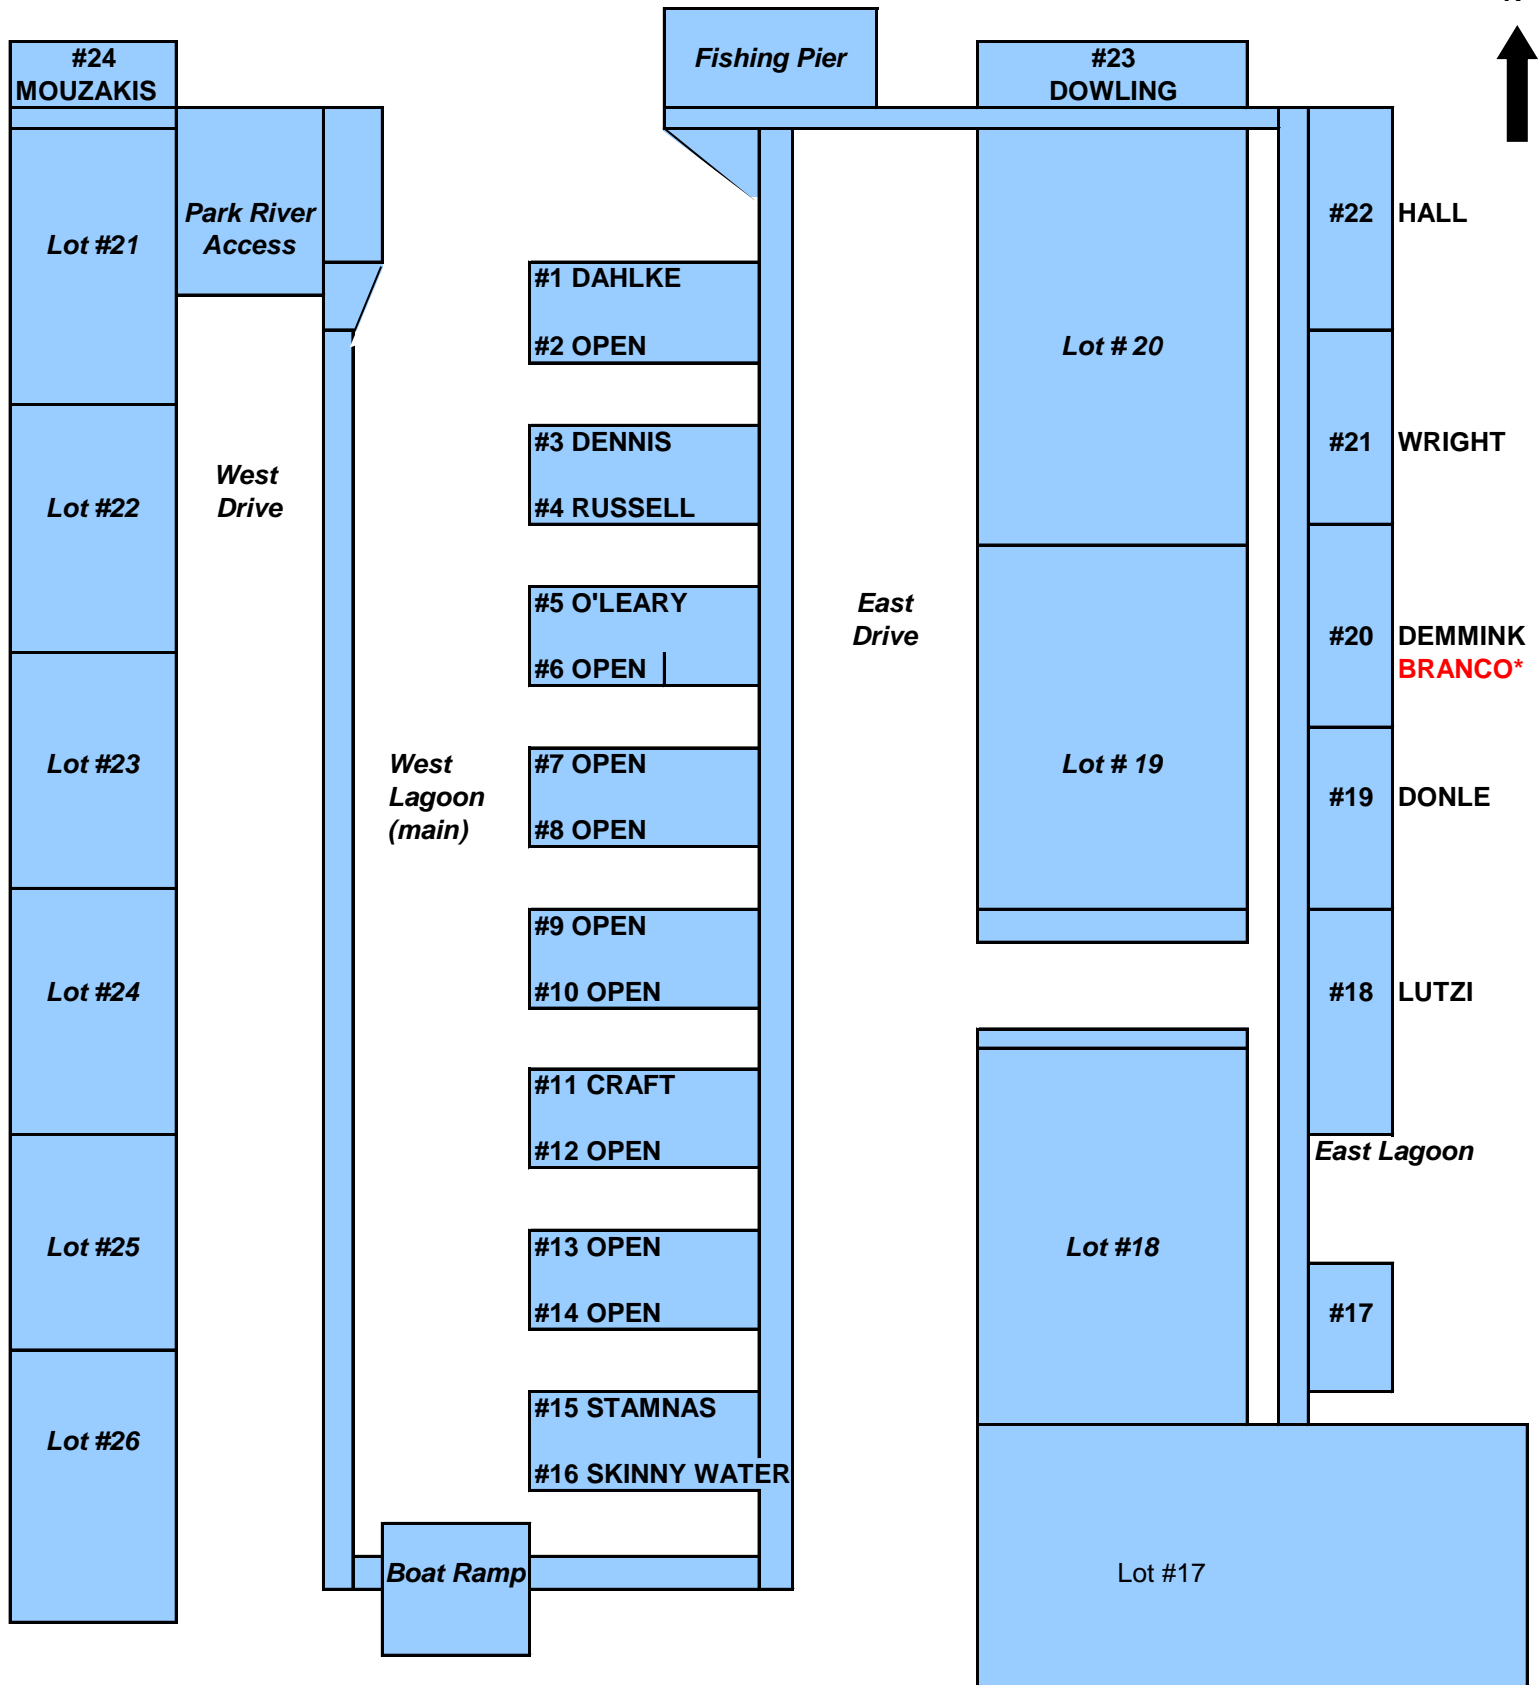

RNMHA, Inc.
 Boat Slip Assignments
 Updated 7/11/2019

Cocohatchee River

N

NTS

Red Assignments designates as a TEMPORARY STATUS

RNMHA, Inc.
 Boat Slip Assignments
 Updated 7/26/2019

Cocohatchee River

N

NTS

* Red Assignments designates as a TEMPORARY STATUS
 ** Conditional hold until 1/31/2020

RNMHA, Inc.
 Boat Slip Assignments
 Updated 9/11/2019

Cocohatchee River

N

NTS

* Red Assignments designates as a TEMPORARY STATUS

RNMHA, Inc.
 Boat Slip Assignments
 Updated 11/11/2019

Cocohatchee River

N

NTS

* Red Assignments designates as a TEMPORARY STATUS

RNMHA, Inc.
 Boat Slip Assignments
 Updated 12/20/2019

Cocohatchee River

N