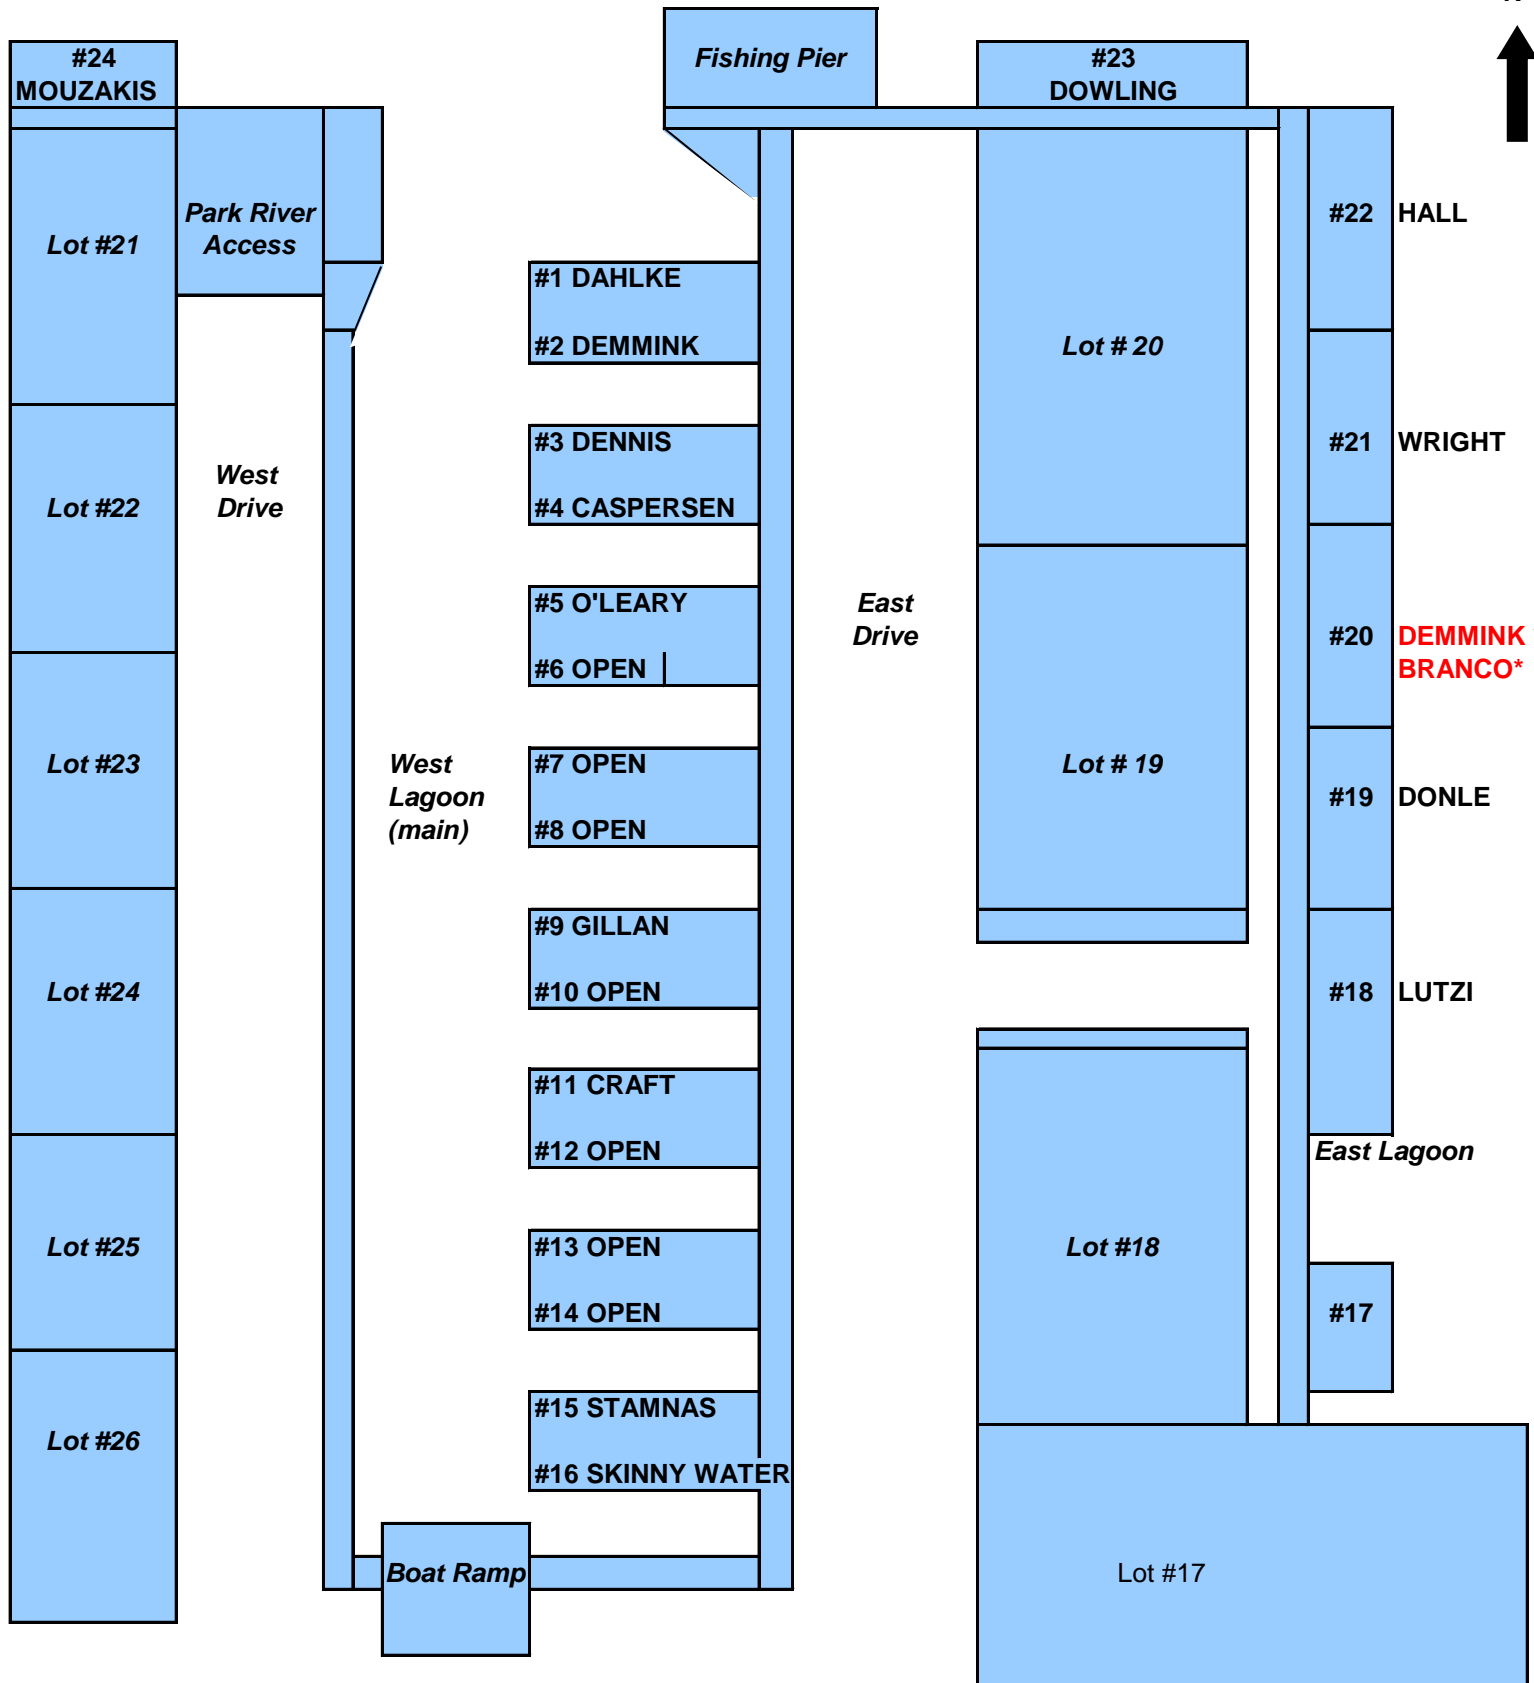

RNMHA, Inc.
 Boat Slip Assignments
 Updated 7/11/2019

Cocohatchee River

N

NTS

Red Assignments designates as a TEMPORARY STATUS

RNMHA, Inc.
 Boat Slip Assignments
 Updated 7/26/2019

Cocohatchee River

N

NTS

* Red Assignments designates as a TEMPORARY STATUS
 ** Conditional hold until 1/31/2020

RNMHA, Inc.
 Boat Slip Assignments
 Updated 9/11/2019

Cocohatchee River

N

NTS

* Red Assignments designates as a TEMPORARY STATUS

RNMHA, Inc.
 Boat Slip Assignments
 Updated 11/11/2019

Cocohatchee River

N

NTS

* Red Assignments designates as a TEMPORARY STATUS

RNMHA, Inc.
 Boat Slip Assignments
 Updated 12/20/2019

Cocohatchee River

N