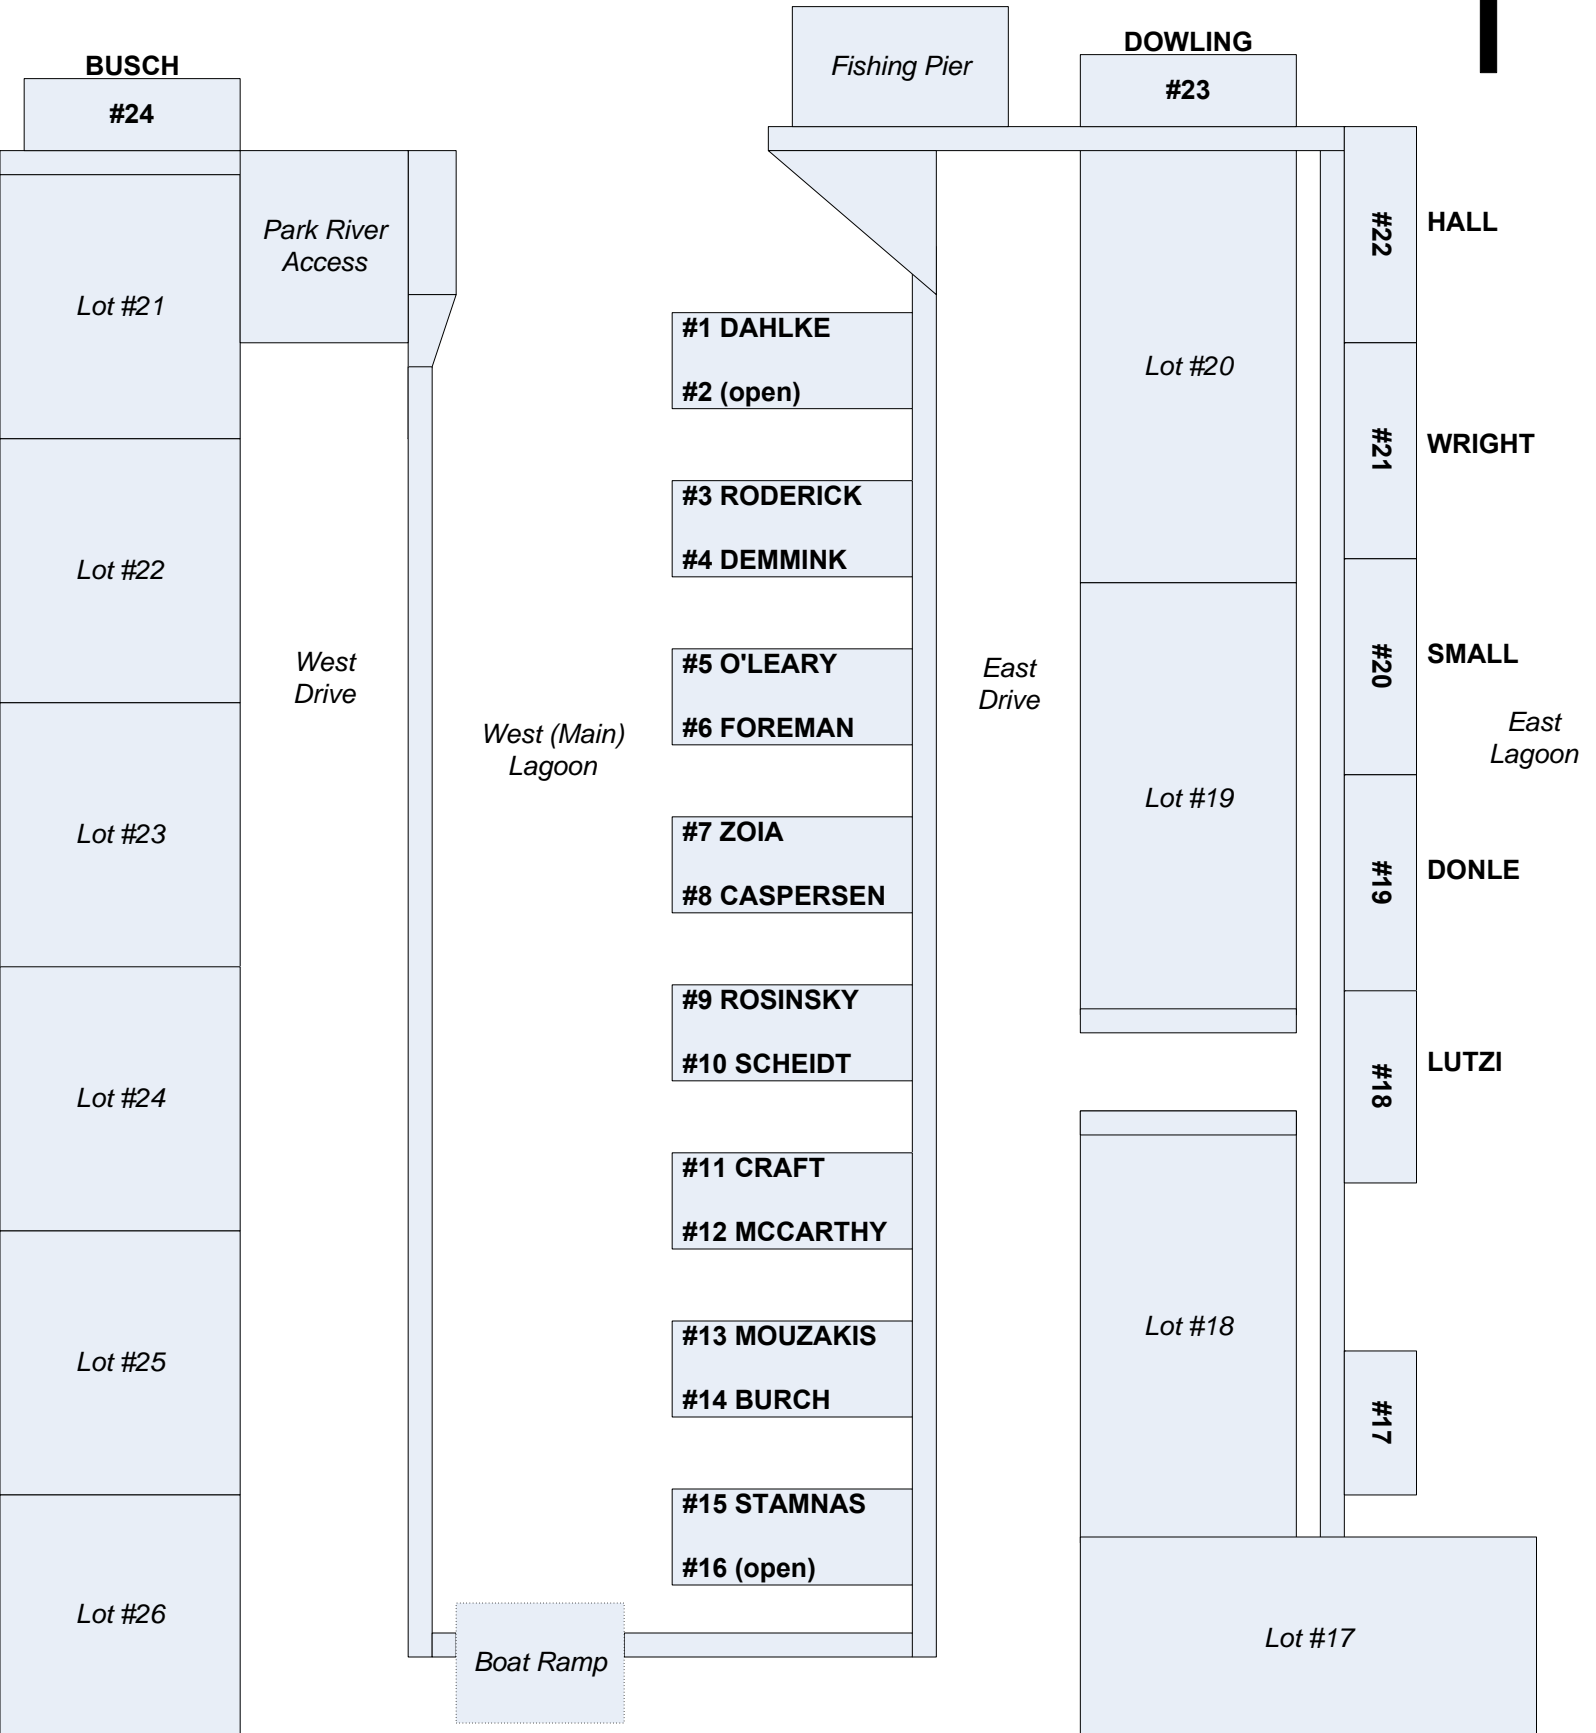

**UPDATED 8/17/2014
(MAP NOT TO SCALE)**

RNMHA, INC. BOAT DOCK ASSIGNMENTS

*Hold pending boat
UPDATED 8/19/2014

(MAP NOT TO SCALE)

RNMHA, INC.
BOAT DOCK ASSIGNMENTS
 Updated 9/15/2014

(MAP NOT TO SCALE)

*Hold pending boat

RNMHA, INC. BOAT DOCK ASSIGNMENTS Updated 10/8/2014

(MAP NOT TO SCALE)

*Hold pending boat

RNMHA, INC.
BOAT DOCK ASSIGNMENTS
 Updated 10/25/2014

Cocohatchee River

(MAP NOT TO SCALE)

RNMHA, INC.
BOAT DOCK ASSIGNMENTS
 Updated 11/08/2014

Cocohatchee River

(MAP NOT TO SCALE)

RNMHA, INC.
BOAT DOCK ASSIGNMENTS
 Updated 11/09/2014

Cocohatchee River

(MAP NOT TO SCALE)

RNMHA, INC.
BOAT DOCK ASSIGNMENTS
 Updated 11/10/2014

Cocohatchee River

(MAP NOT TO SCALE)

RNMHA, INC. BOAT DOCK ASSIGNMENTS Updated 11/19/2014

RED designates "temporary"
(MAP NOT TO SCALE)