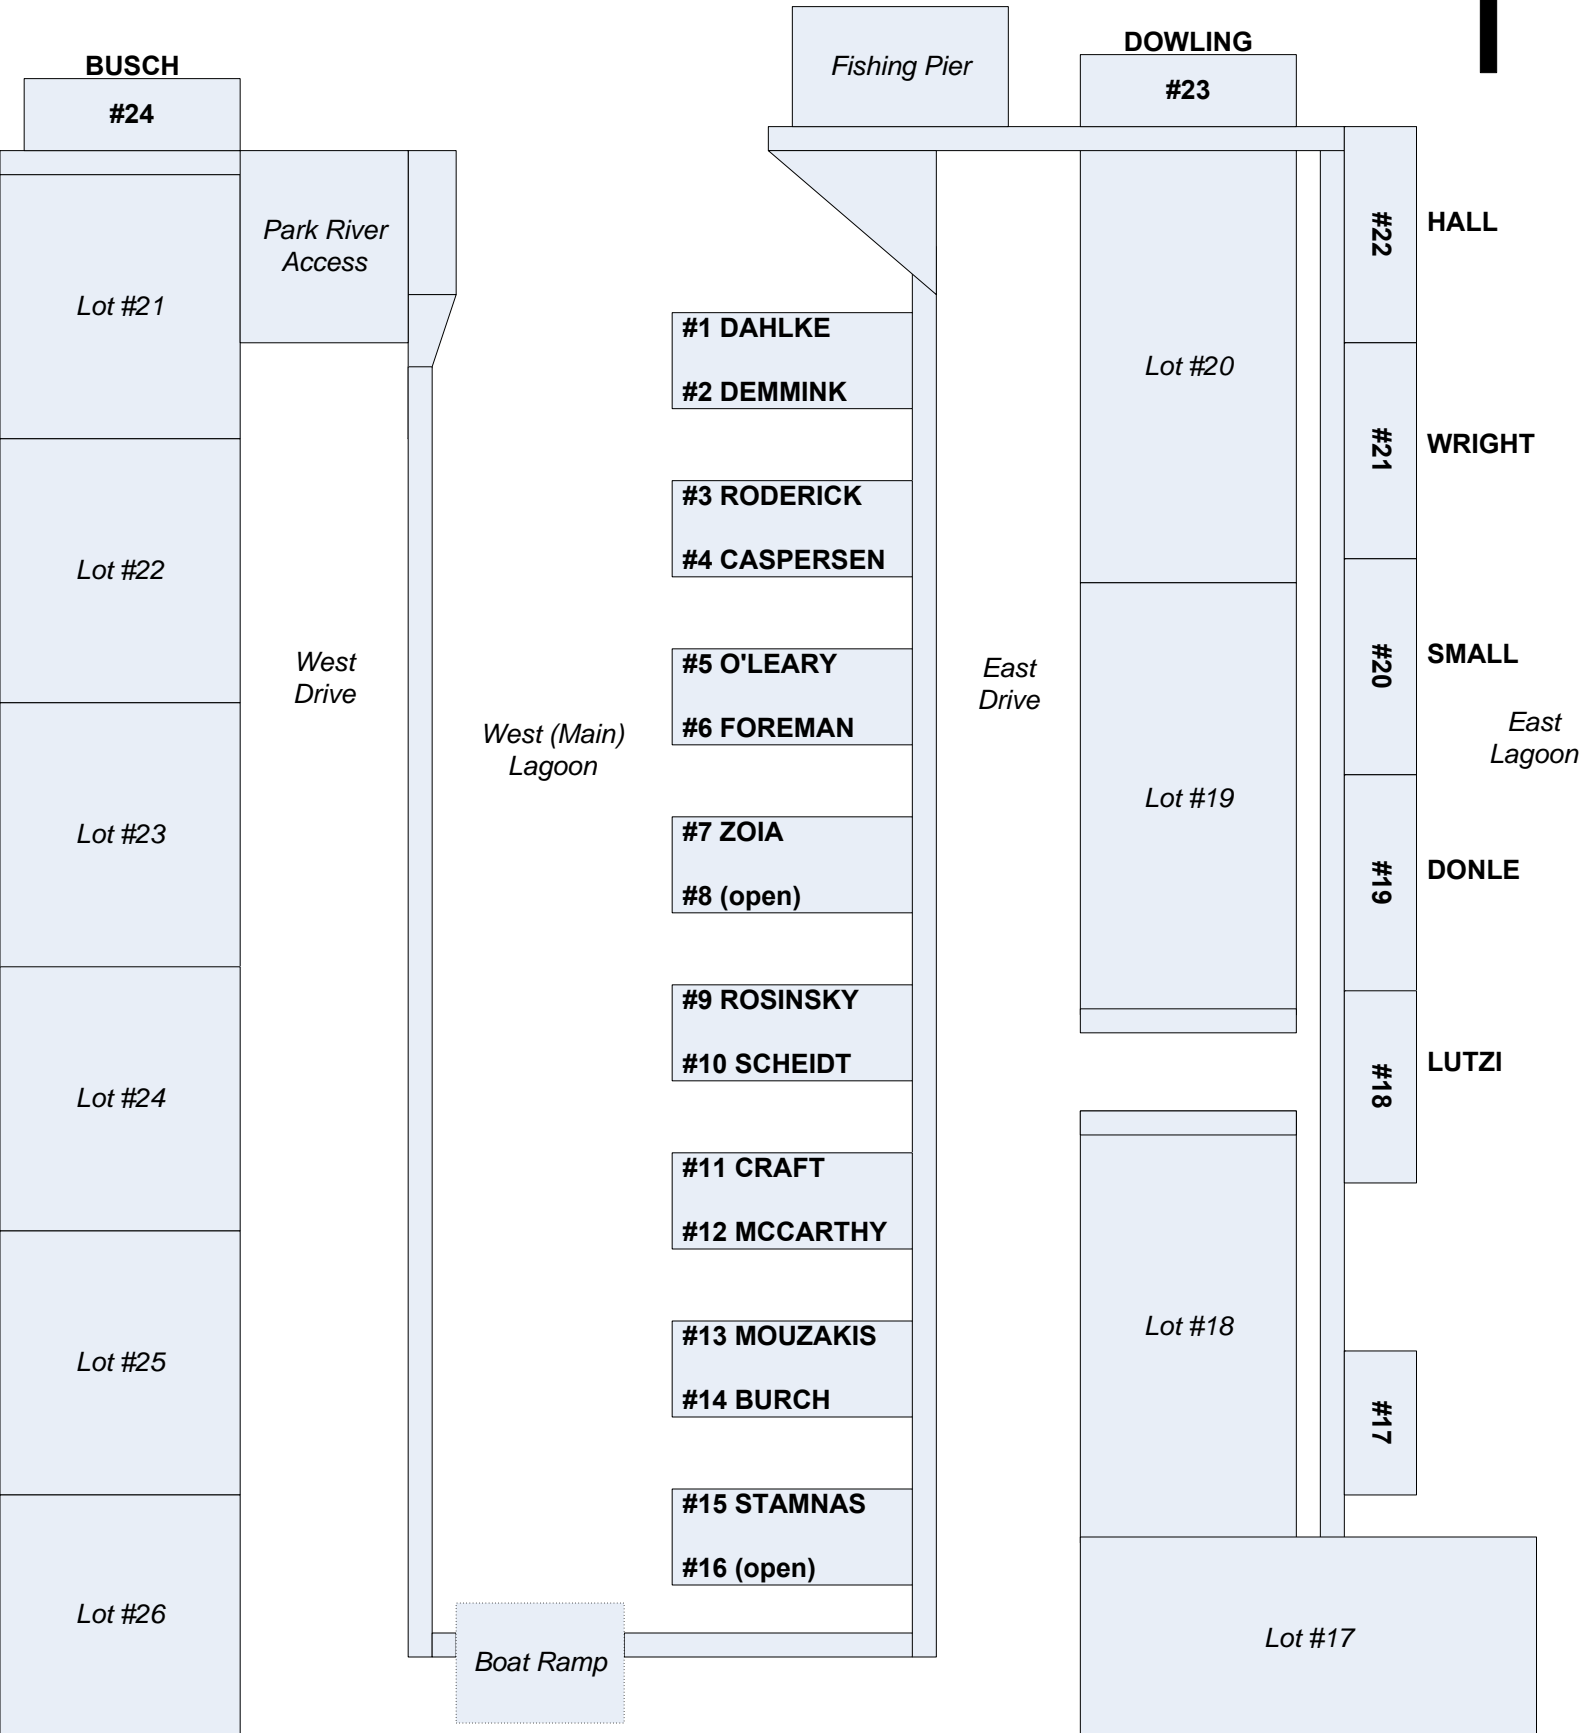

* Temporary Assignments
UPDATED 4/17/2014
(MAP NOT TO SCALE)

RNMHA, INC. BOAT DOCK ASSIGNMENTS

* Temporary Assignments
UPDATED 5/3/2014
(MAP NOT TO SCALE)

RNMHA, INC. BOAT DOCK ASSIGNMENTS

* Temporary Assignments
UPDATED 5/9/2014
(MAP NOT TO SCALE)

RNMHA, INC. BOAT DOCK ASSIGNMENTS Updated 10/8/2014

(MAP NOT TO SCALE)

*Hold pending boat

RNMHA, INC.
BOAT DOCK ASSIGNMENTS
 Updated 10/25/2014

Cocohatchee River

(MAP NOT TO SCALE)

RNMHA, INC.
BOAT DOCK ASSIGNMENTS
 Updated 11/08/2014

Cocohatchee River

(MAP NOT TO SCALE)

RNMHA, INC.
BOAT DOCK ASSIGNMENTS
 Updated 11/09/2014

Cocohatchee River

(MAP NOT TO SCALE)

RNMHA, INC.
BOAT DOCK ASSIGNMENTS
 Updated 11/10/2014

Cocohatchee River

(MAP NOT TO SCALE)

RNMHA, INC. BOAT DOCK ASSIGNMENTS Updated 11/19/2014

RED designates "temporary"
(MAP NOT TO SCALE)