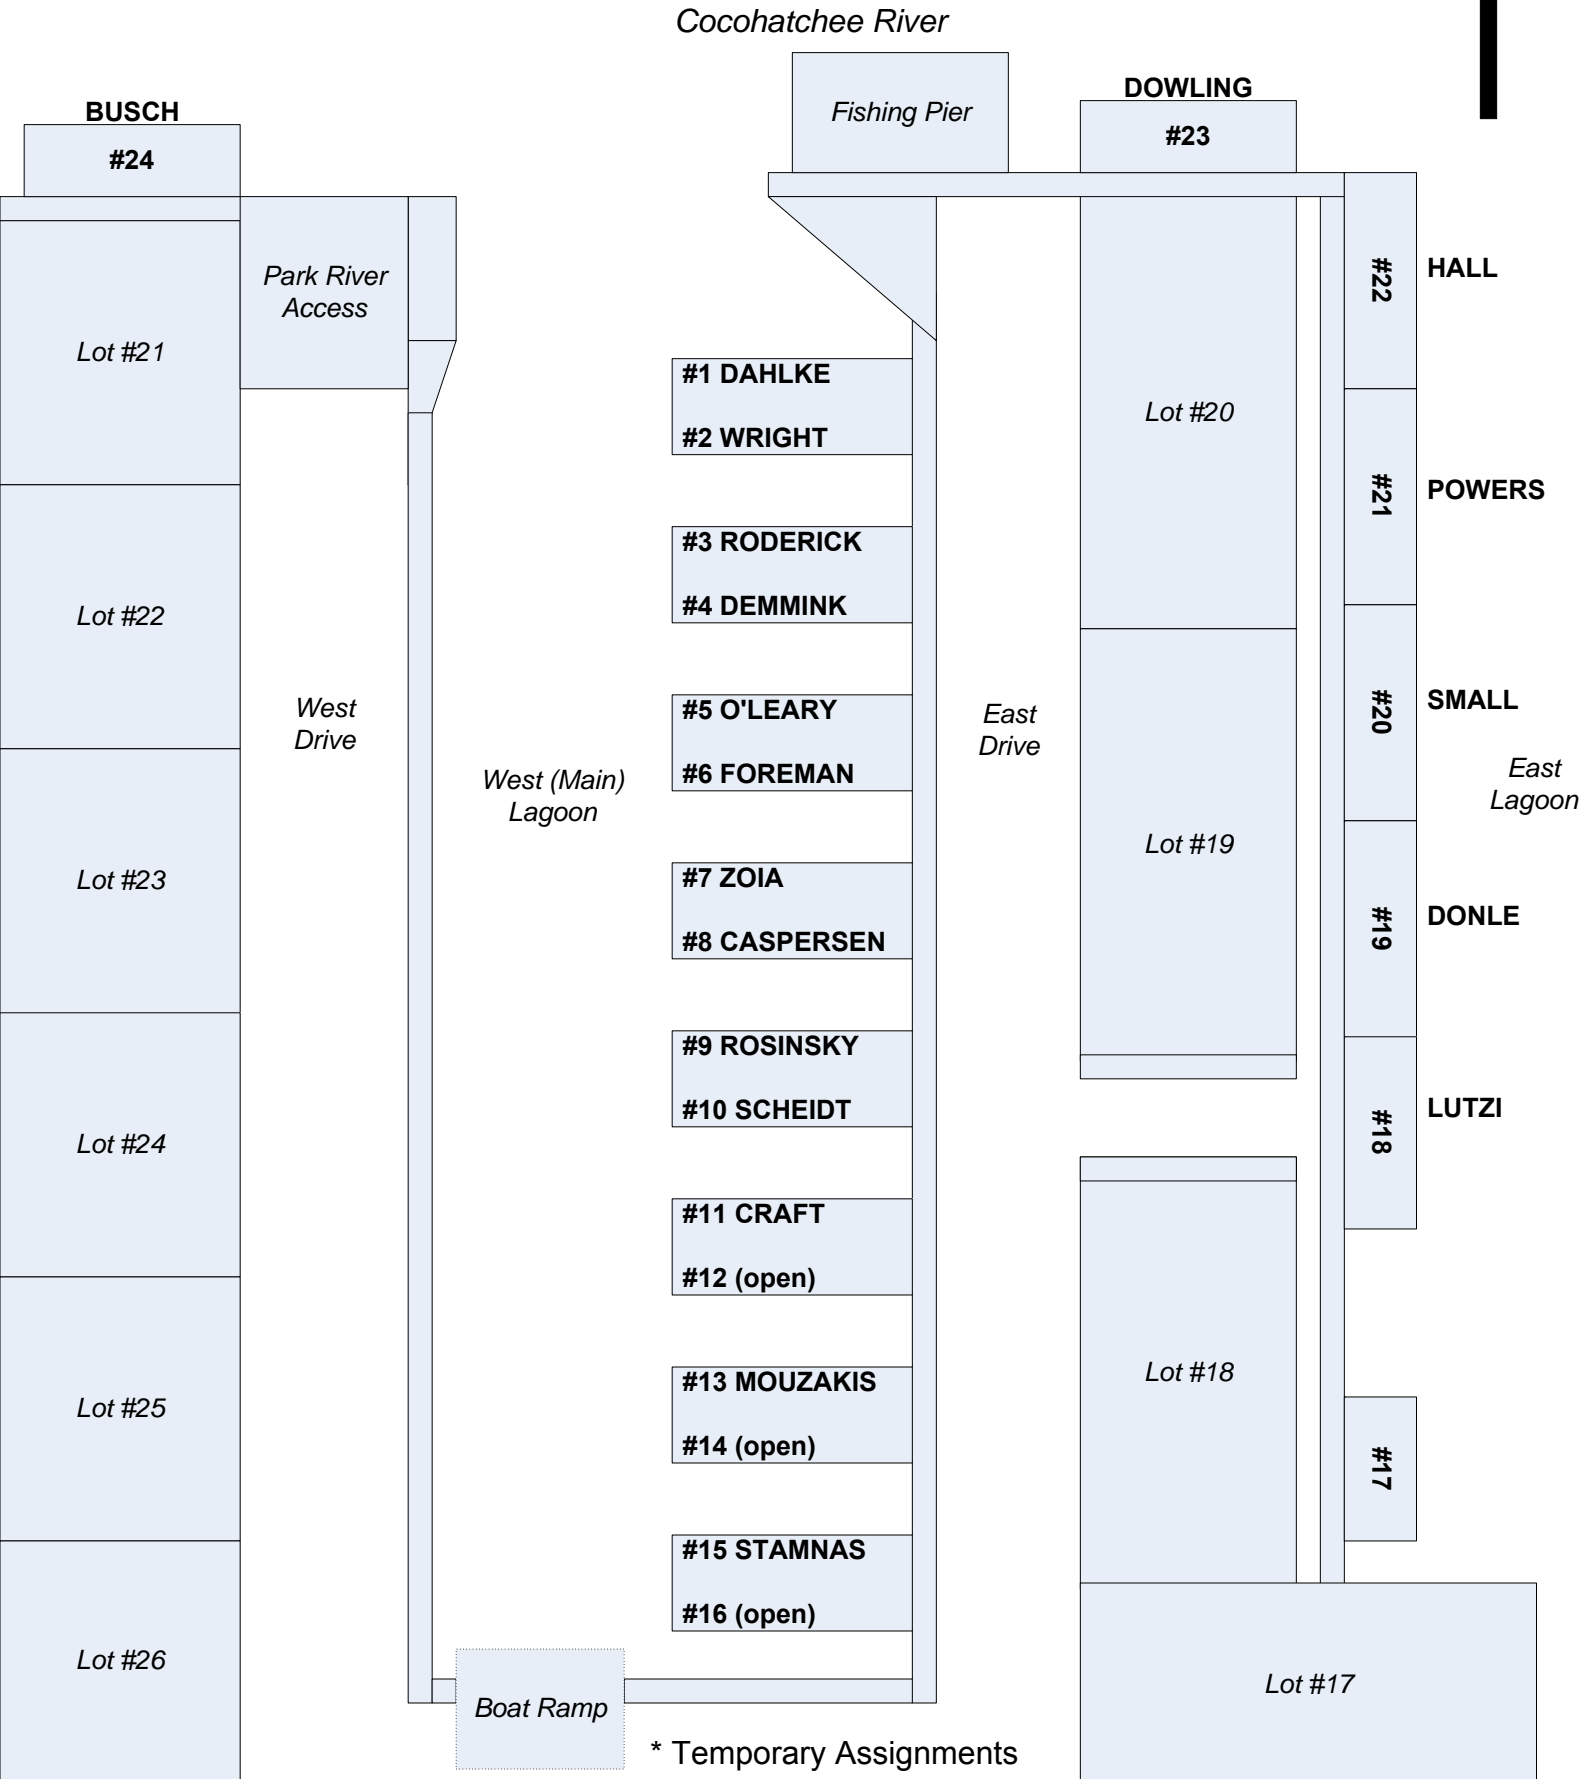

RNMHA, INC. BOAT DOCK ASSIGNMENTS

* Temporary Assignments
DOCK COMMITTEE 1/10/2014
(MAP NOT TO SCALE)

RNMHA, INC. BOAT DOCK ASSIGNMENTS

* Temporary Assignments
DOCK COMMITTEE 3/4/2014
(MAP NOT TO SCALE)

RNMHA, INC. BOAT DOCK ASSIGNMENTS

* Temporary Assignments
UPDATED 4/17/2014
(MAP NOT TO SCALE)

RNMHA, INC. BOAT DOCK ASSIGNMENTS

* Temporary Assignments
UPDATED 5/3/2014
(MAP NOT TO SCALE)

RNMHA, INC. BOAT DOCK ASSIGNMENTS

* Temporary Assignments
UPDATED 5/9/2014
(MAP NOT TO SCALE)

RNMHA, INC. BOAT DOCK ASSIGNMENTS Updated 11/19/2014

RED designates "temporary"
(MAP NOT TO SCALE)