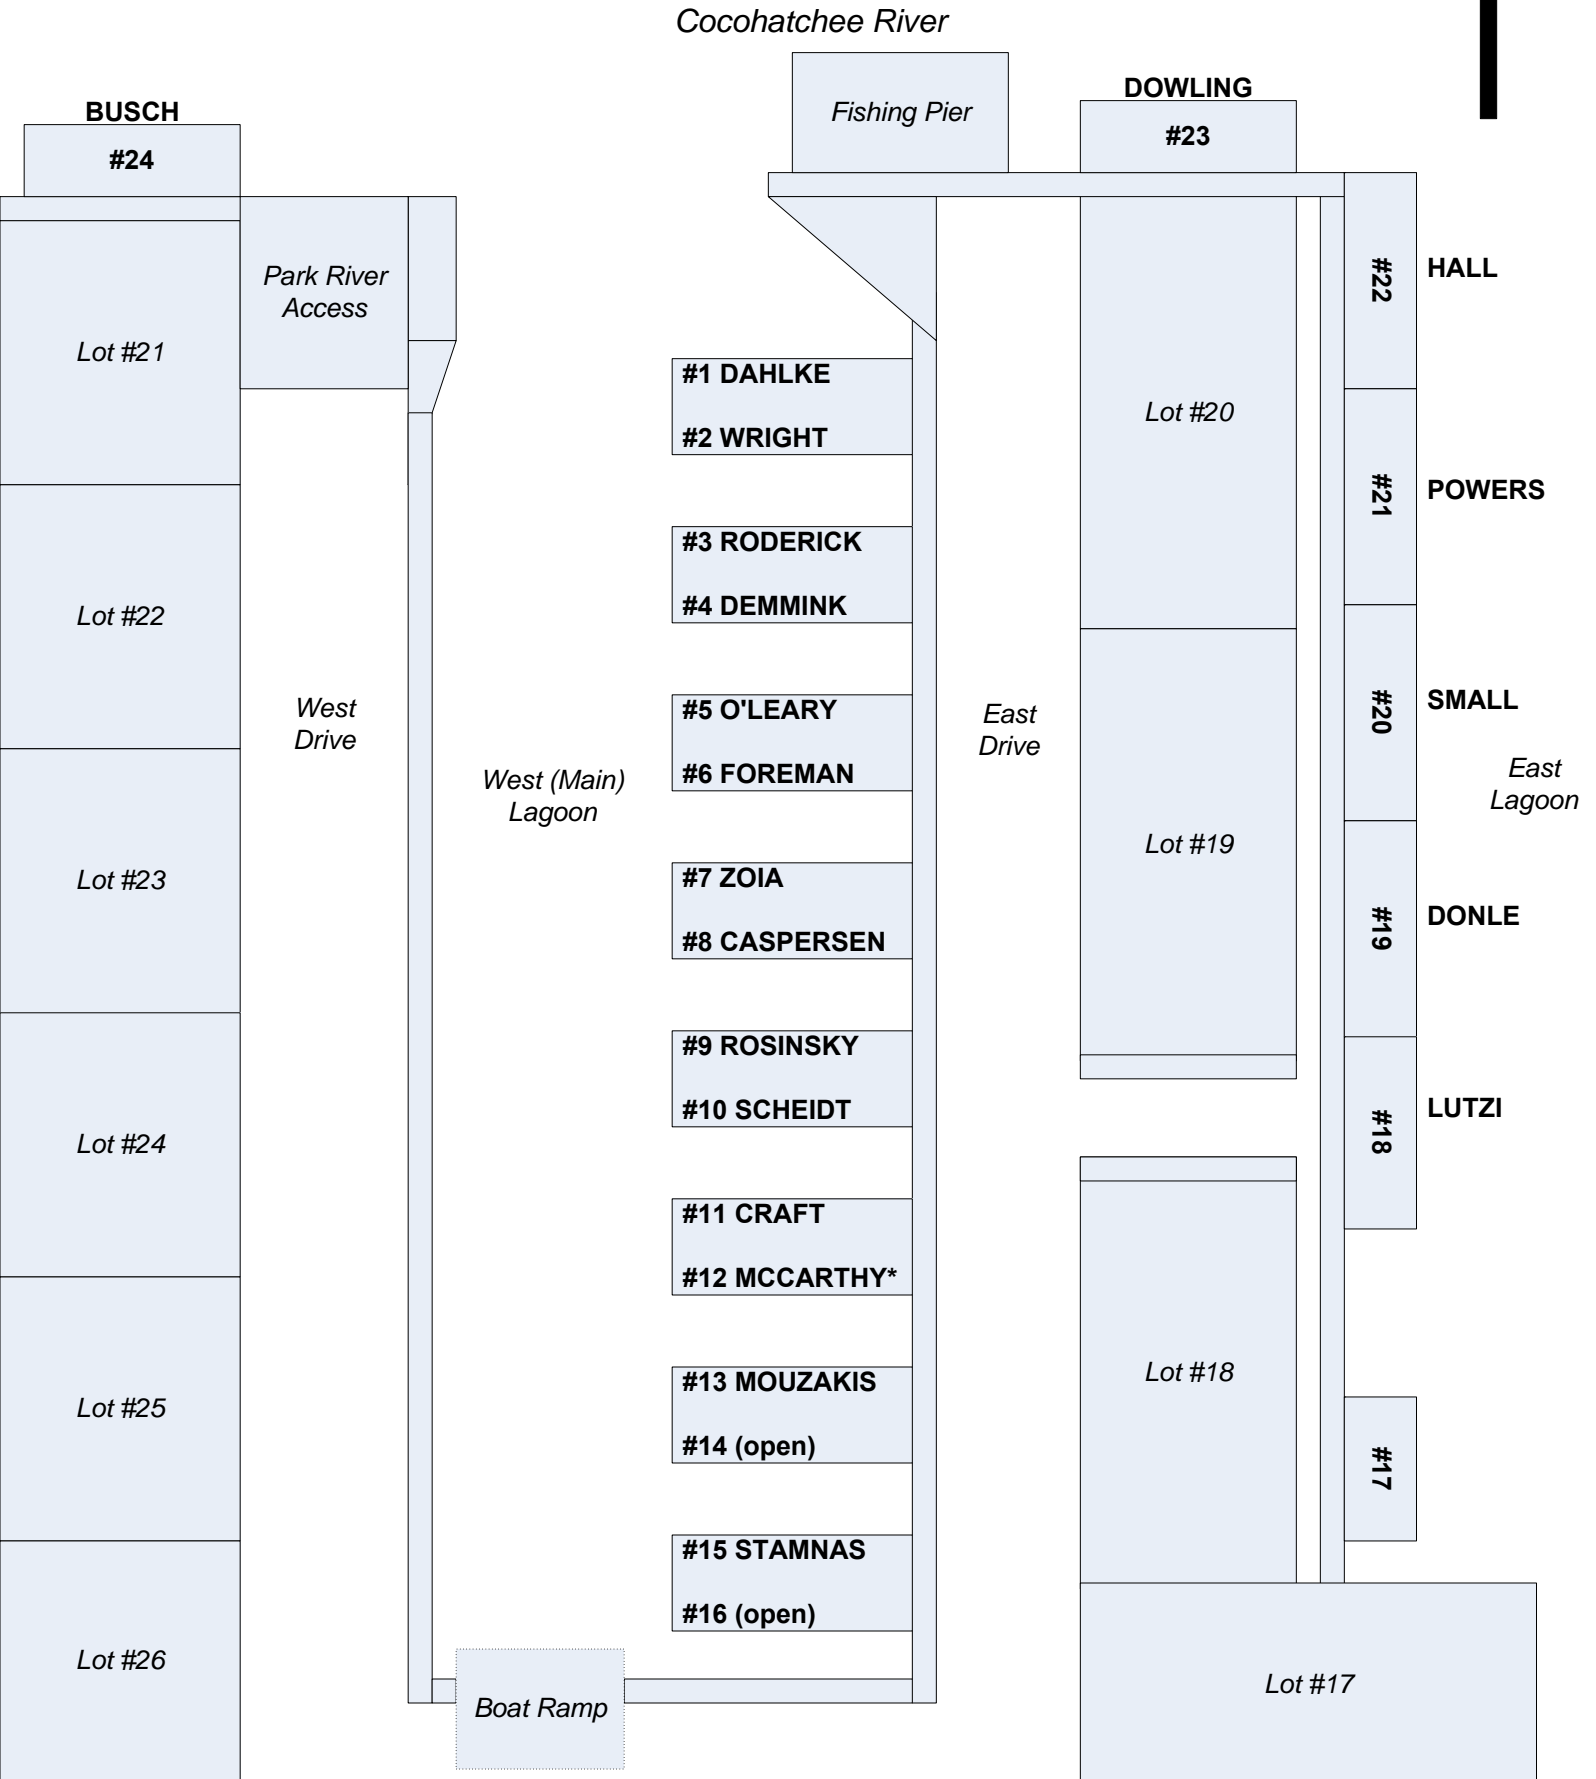

**UPDATED 8/17/2014
(MAP NOT TO SCALE)**

RNMHA, INC. BOAT DOCK ASSIGNMENTS

*Hold pending boat
UPDATED 8/19/2014

(MAP NOT TO SCALE)

RNMHA, INC.
BOAT DOCK ASSIGNMENTS
 Updated 9/15/2014

(MAP NOT TO SCALE)

*Hold pending boat

RNMHA, INC. BOAT DOCK ASSIGNMENTS Updated 10/8/2014

(MAP NOT TO SCALE)

*Hold pending boat

RNMHA, INC.
BOAT DOCK ASSIGNMENTS
 Updated 10/25/2014

Cocohatchee River

(MAP NOT TO SCALE)

RNMHA, INC.
BOAT DOCK ASSIGNMENTS
 Updated 11/08/2014

RNMHA, INC. BOAT DOCK ASSIGNMENTS Updated 11/19/2014

RED designates "temporary"
(MAP NOT TO SCALE)