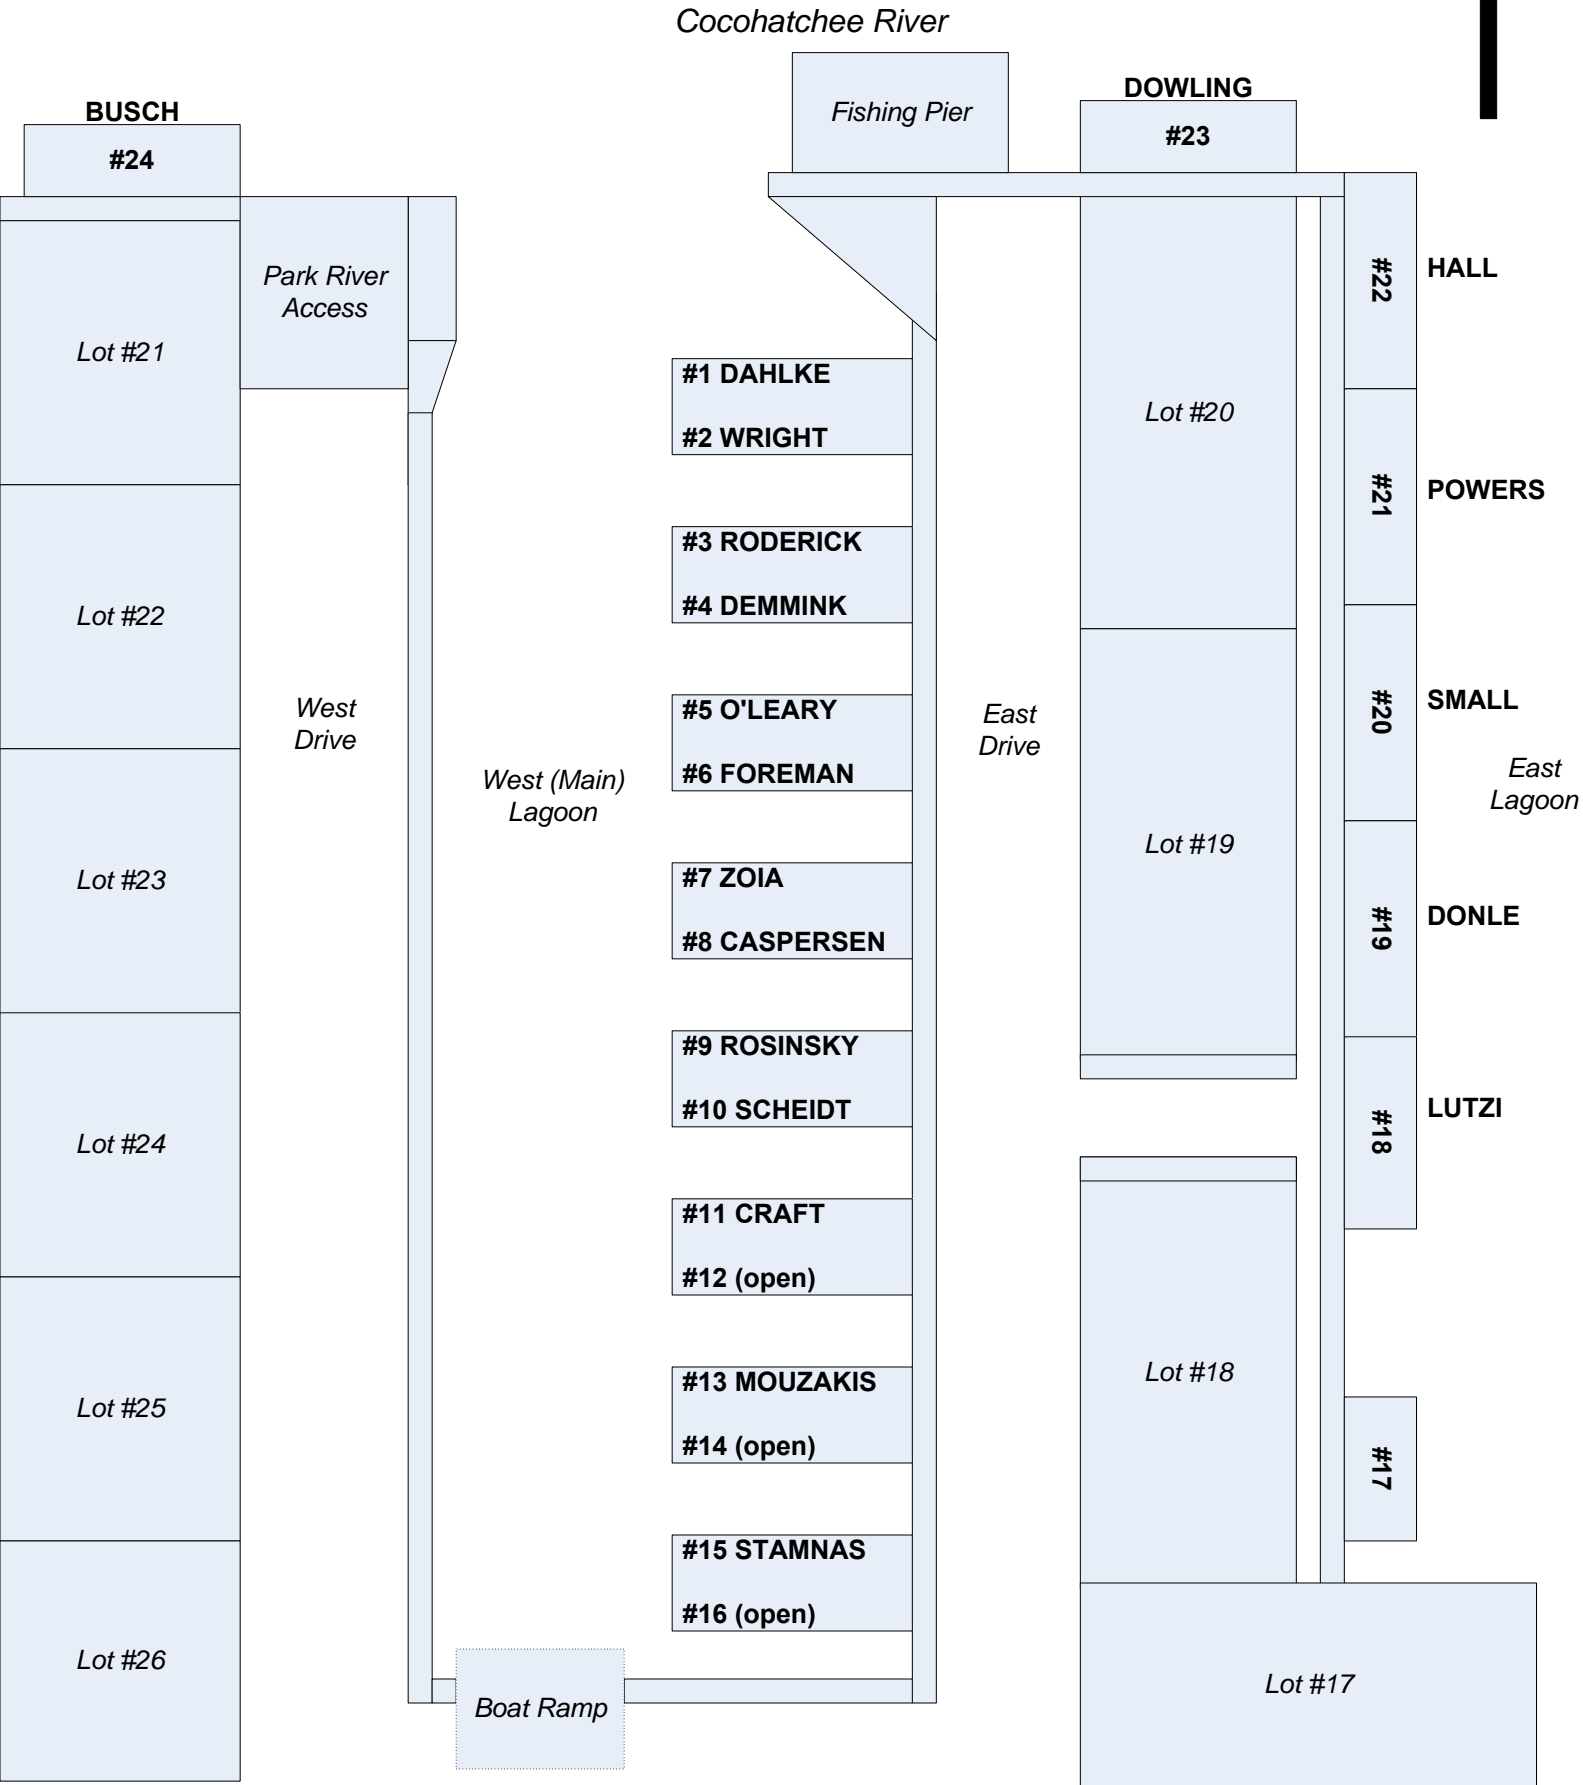

* Temporary Assignments
UPDATED 4/17/2014
(MAP NOT TO SCALE)

RNMHA, INC. BOAT DOCK ASSIGNMENTS

* Temporary Assignments
UPDATED 5/3/2014
(MAP NOT TO SCALE)

RNMHA, INC. BOAT DOCK ASSIGNMENTS

* Temporary Assignments
UPDATED 5/9/2014
(MAP NOT TO SCALE)

RNMHA, INC. BOAT DOCK ASSIGNMENTS

**pending boat/approval
 UPDATED 5/11/2014
 (MAP NOT TO SCALE)

RNMHA, INC. BOAT DOCK ASSIGNMENTS

**pending boat/approval
 UPDATED 7/1/2014
 (MAP NOT TO SCALE)

RNMHA, INC. BOAT DOCK ASSIGNMENTS

**UPDATED 8/17/2014
(MAP NOT TO SCALE)**

RNMHA, INC. BOAT DOCK ASSIGNMENTS

*Hold pending boat
UPDATED 8/19/2014

(MAP NOT TO SCALE)

RNMHA, INC.
BOAT DOCK ASSIGNMENTS
 Updated 9/15/2014

(MAP NOT TO SCALE)

*Hold pending boat