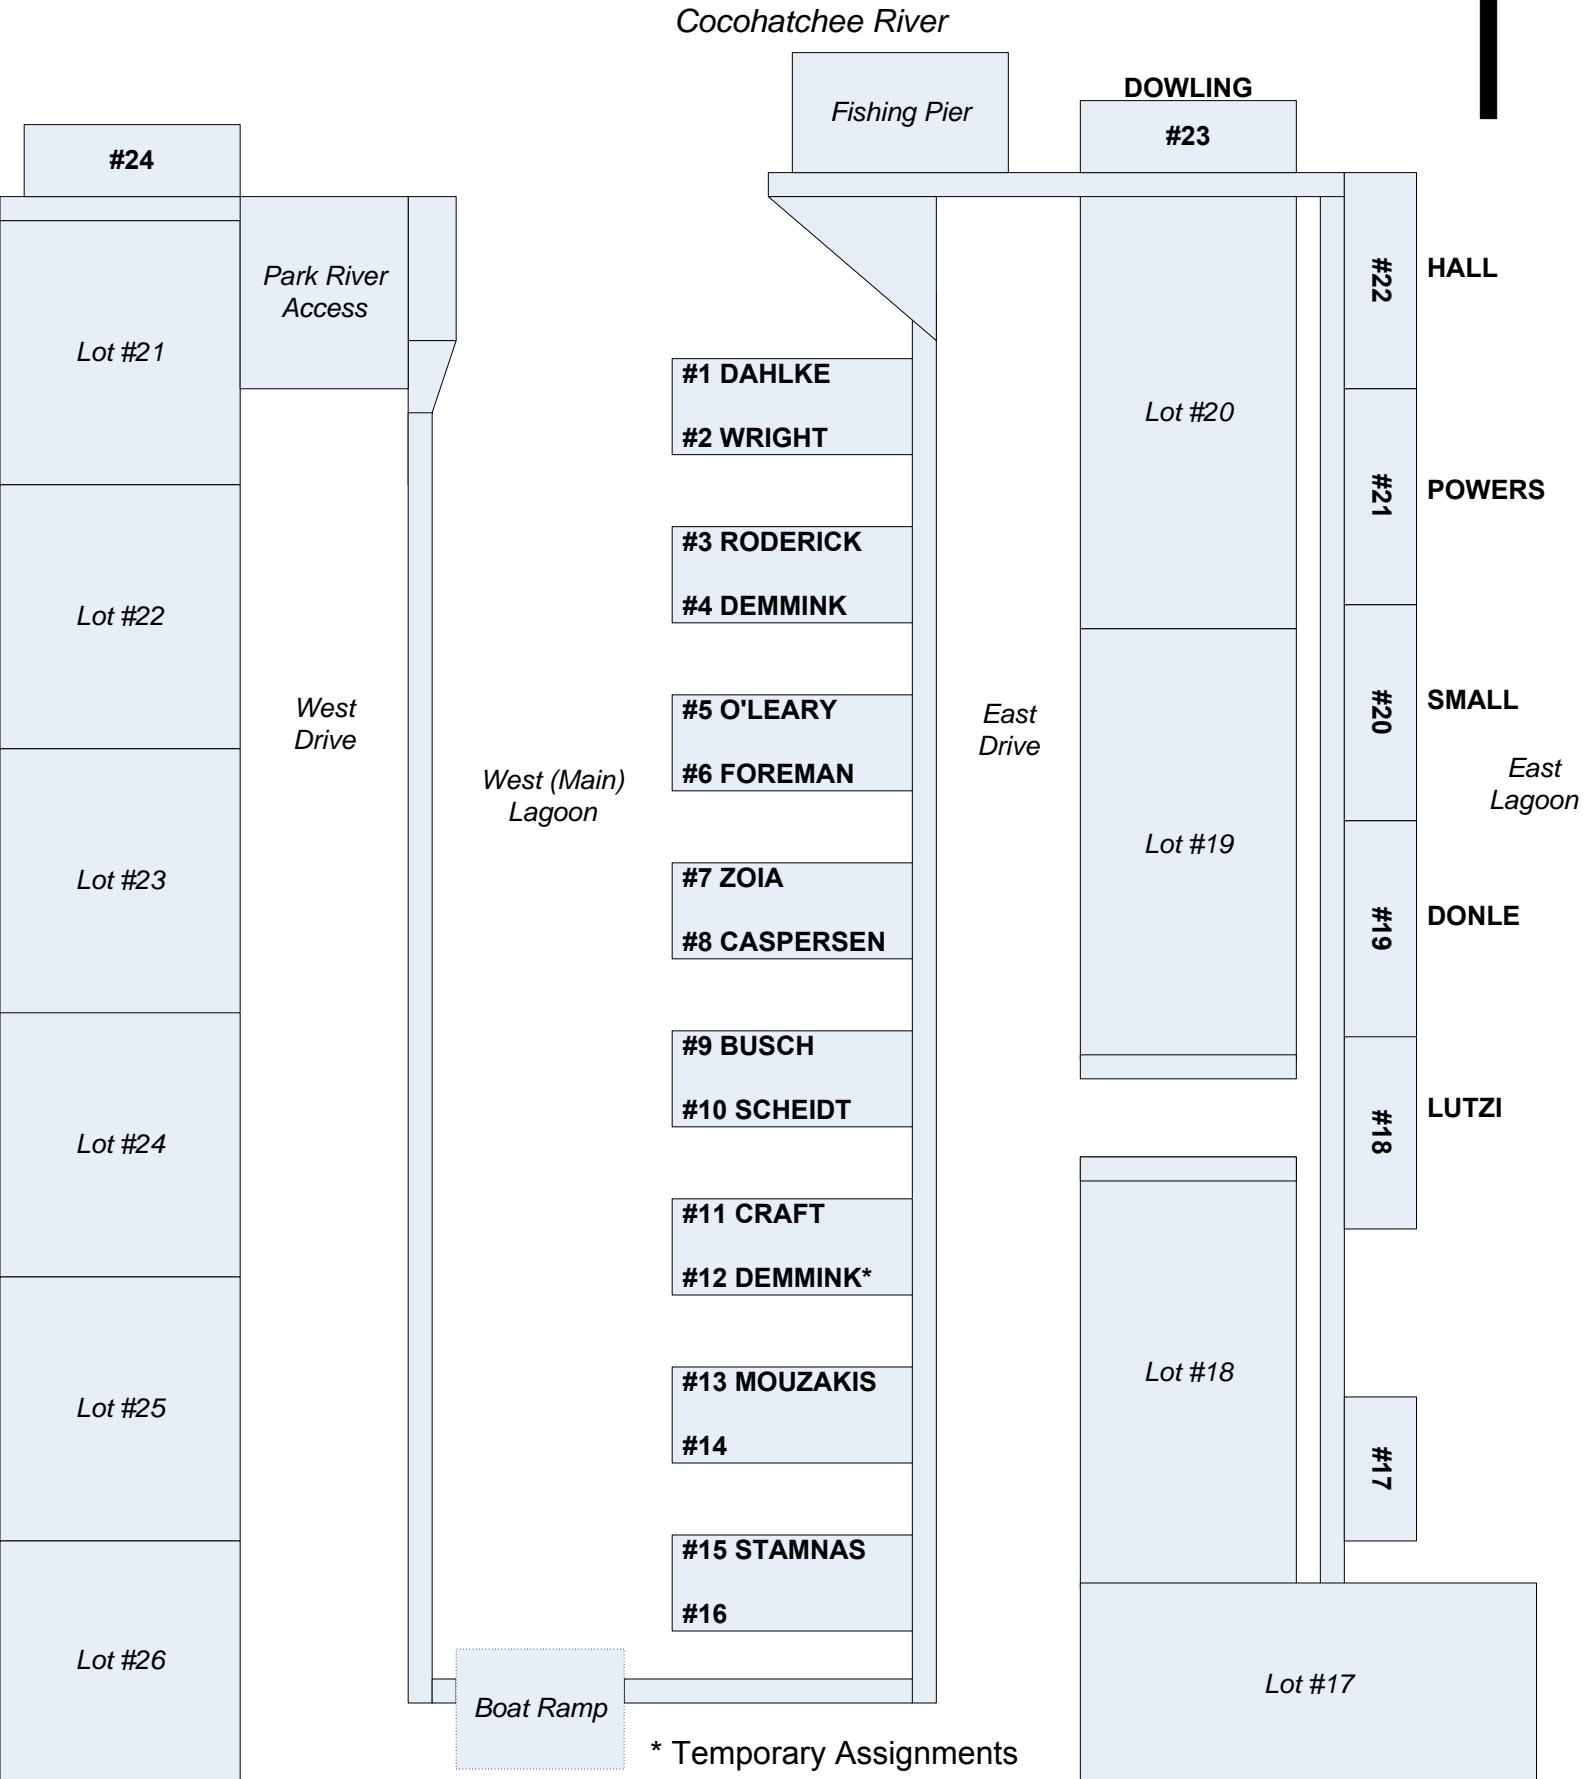

RNMHA, INC. BOAT DOCK ASSIGNMENTS

* Temporary Assignments
DOCK COMMITTEE 1/10/2014
(MAP NOT TO SCALE)

RNMHA, INC. BOAT DOCK ASSIGNMENTS

* Temporary Assignments
DOCK COMMITTEE 3/4/2014
(MAP NOT TO SCALE)

RNMHA, INC. BOAT DOCK ASSIGNMENTS

* Temporary Assignments
UPDATED 4/17/2014
(MAP NOT TO SCALE)

RNMHA, INC. BOAT DOCK ASSIGNMENTS

* Temporary Assignments
UPDATED 5/3/2014
(MAP NOT TO SCALE)

RNMHA, INC. BOAT DOCK ASSIGNMENTS

* Temporary Assignments
UPDATED 5/9/2014
(MAP NOT TO SCALE)

RNMHA, INC. BOAT DOCK ASSIGNMENTS Updated 11/19/2014

RED designates "temporary"
(MAP NOT TO SCALE)