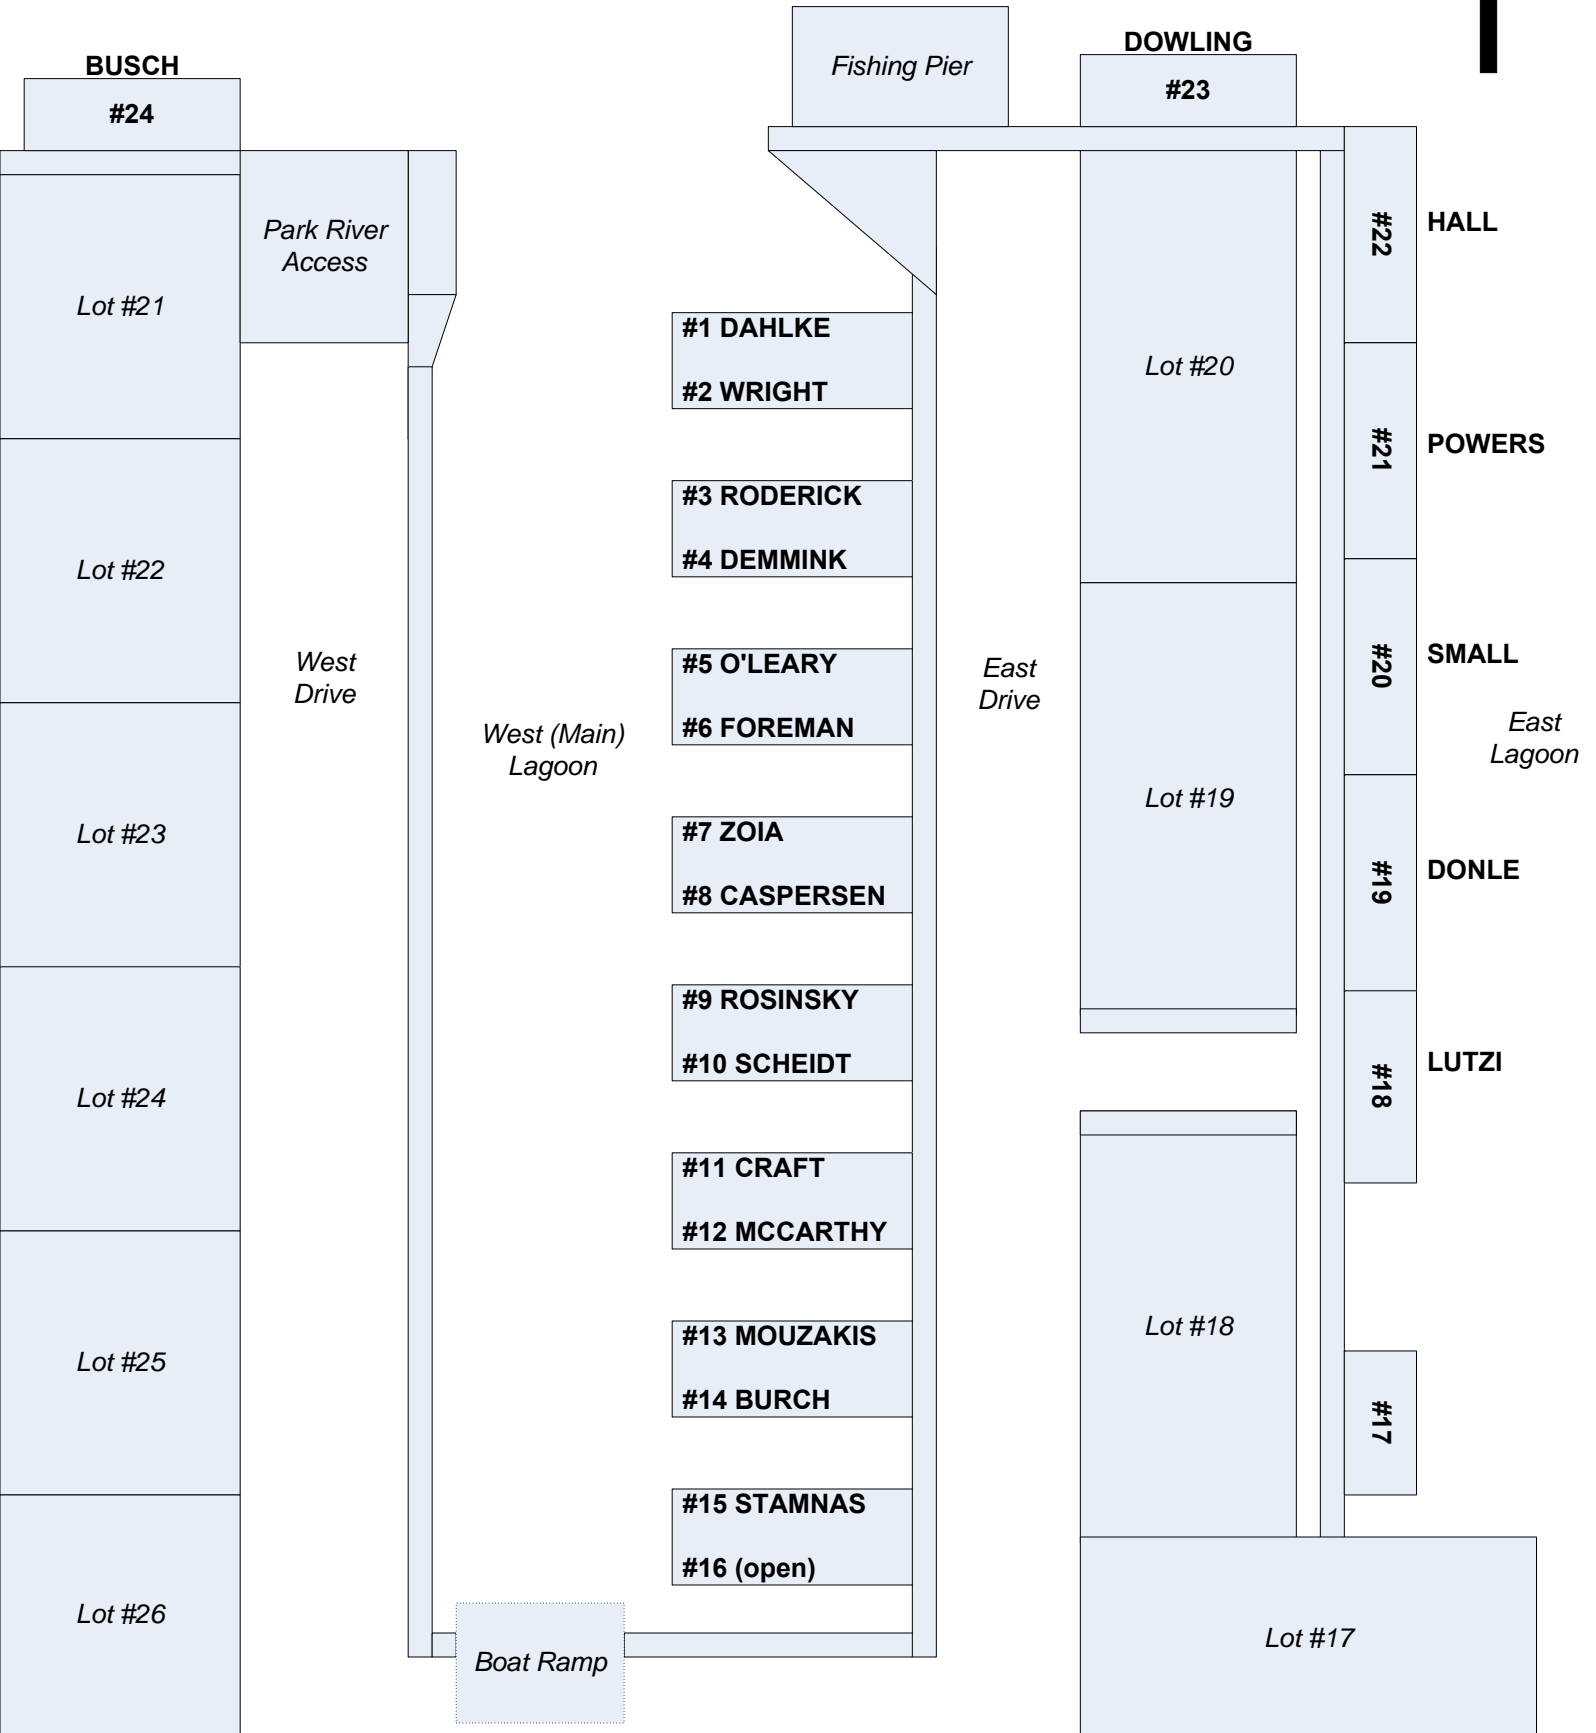

**UPDATED 8/17/2014
(MAP NOT TO SCALE)**

RNMHA, INC. BOAT DOCK ASSIGNMENTS

*Hold pending boat
UPDATED 8/19/2014

(MAP NOT TO SCALE)

RNMHA, INC.
BOAT DOCK ASSIGNMENTS
 Updated 9/15/2014

(MAP NOT TO SCALE)

*Hold pending boat

RNMHA, INC. BOAT DOCK ASSIGNMENTS Updated 10/8/2014

(MAP NOT TO SCALE)

*Hold pending boat

RNMHA, INC.
BOAT DOCK ASSIGNMENTS
 Updated 10/25/2014

Cocohatchee River

(MAP NOT TO SCALE)

RNMHA, INC.
BOAT DOCK ASSIGNMENTS
 Updated 11/08/2014

Cocohatchee River

(MAP NOT TO SCALE)

RNMHA, INC.
BOAT DOCK ASSIGNMENTS
 Updated 11/09/2014

Cocohatchee River

(MAP NOT TO SCALE)

RNMHA, INC.
BOAT DOCK ASSIGNMENTS
 Updated 11/10/2014

Cocohatchee River

(MAP NOT TO SCALE)

RNMHA, INC. BOAT DOCK ASSIGNMENTS Updated 11/19/2014

RED designates "temporary"
(MAP NOT TO SCALE)