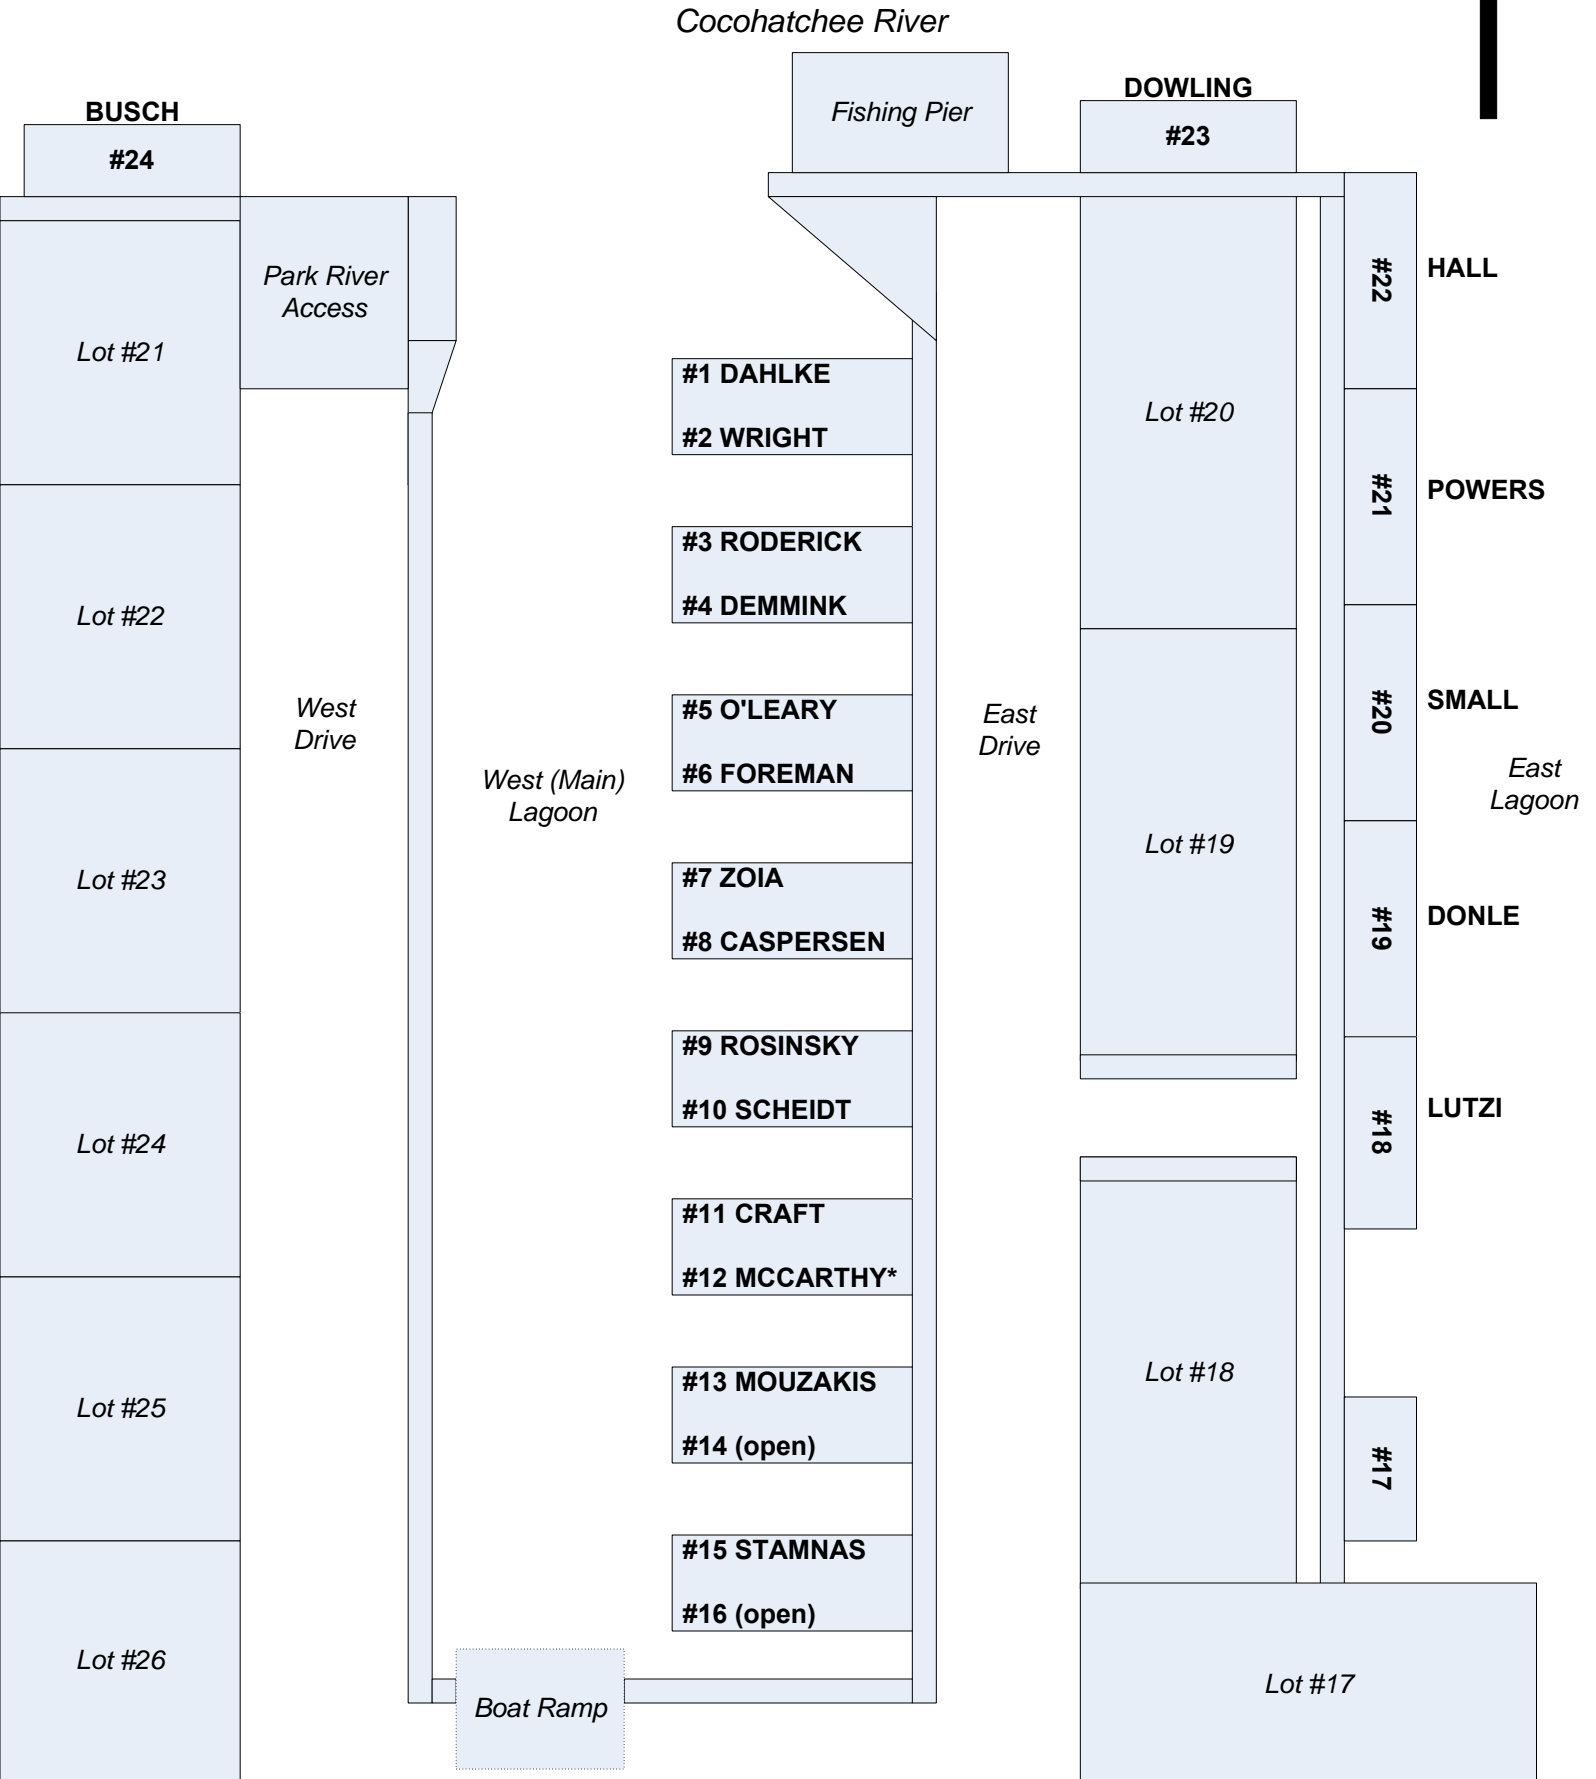

* Temporary Assignments
UPDATED 4/17/2014
(MAP NOT TO SCALE)

RNMHA, INC. BOAT DOCK ASSIGNMENTS

* Temporary Assignments
UPDATED 5/3/2014
(MAP NOT TO SCALE)

RNMHA, INC. BOAT DOCK ASSIGNMENTS

* Temporary Assignments
UPDATED 5/9/2014
(MAP NOT TO SCALE)

RNMHA, INC. BOAT DOCK ASSIGNMENTS

**pending boat/approval
 UPDATED 5/11/2014
 (MAP NOT TO SCALE)

RNMHA, INC. BOAT DOCK ASSIGNMENTS

**pending boat/approval
 UPDATED 7/1/2014
 (MAP NOT TO SCALE)

RNMHA, INC. BOAT DOCK ASSIGNMENTS

**UPDATED 8/17/2014
(MAP NOT TO SCALE)**

RNMHA, INC. BOAT DOCK ASSIGNMENTS

*Hold pending boat
UPDATED 8/19/2014

(MAP NOT TO SCALE)

RNMHA, INC.
BOAT DOCK ASSIGNMENTS
 Updated 9/15/2014

(MAP NOT TO SCALE)

*Hold pending boat