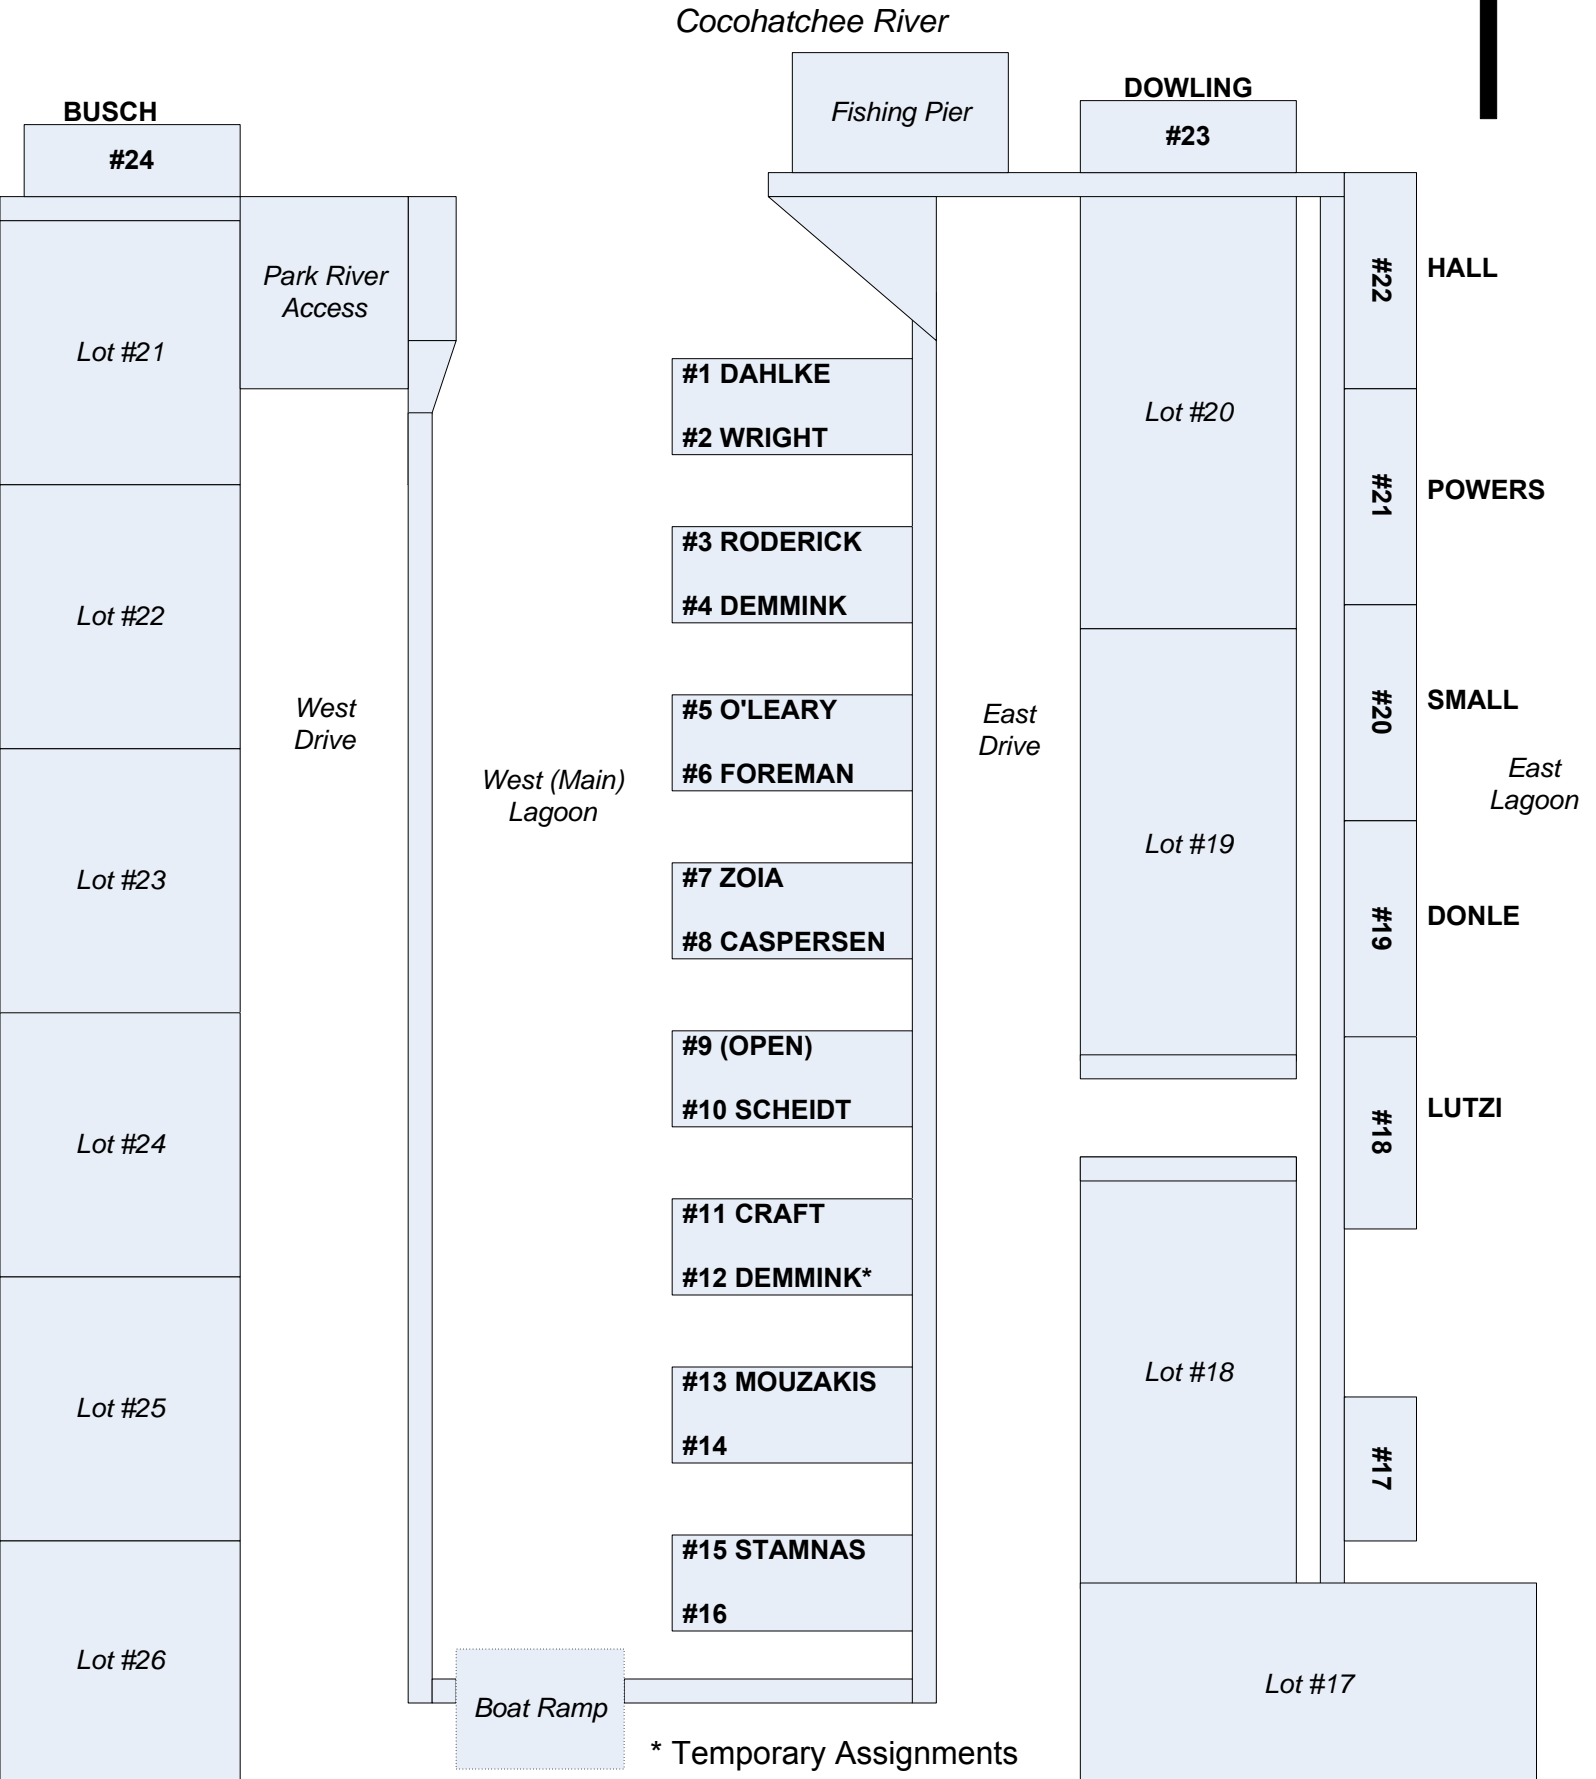

RNMHA, INC. BOAT DOCK ASSIGNMENTS

* Temporary Assignments
DOCK COMMITTEE 1/10/2014
(MAP NOT TO SCALE)

RNMHA, INC. BOAT DOCK ASSIGNMENTS

* Temporary Assignments
DOCK COMMITTEE 3/4/2014
(MAP NOT TO SCALE)

RNMHA, INC. BOAT DOCK ASSIGNMENTS

* Temporary Assignments
UPDATED 4/17/2014
(MAP NOT TO SCALE)

RNMHA, INC. BOAT DOCK ASSIGNMENTS

* Temporary Assignments
UPDATED 5/3/2014
(MAP NOT TO SCALE)

RNMHA, INC. BOAT DOCK ASSIGNMENTS

* Temporary Assignments
UPDATED 5/9/2014
(MAP NOT TO SCALE)

RNMHA, INC. BOAT DOCK ASSIGNMENTS Updated 11/19/2014

RED designates "temporary"
(MAP NOT TO SCALE)