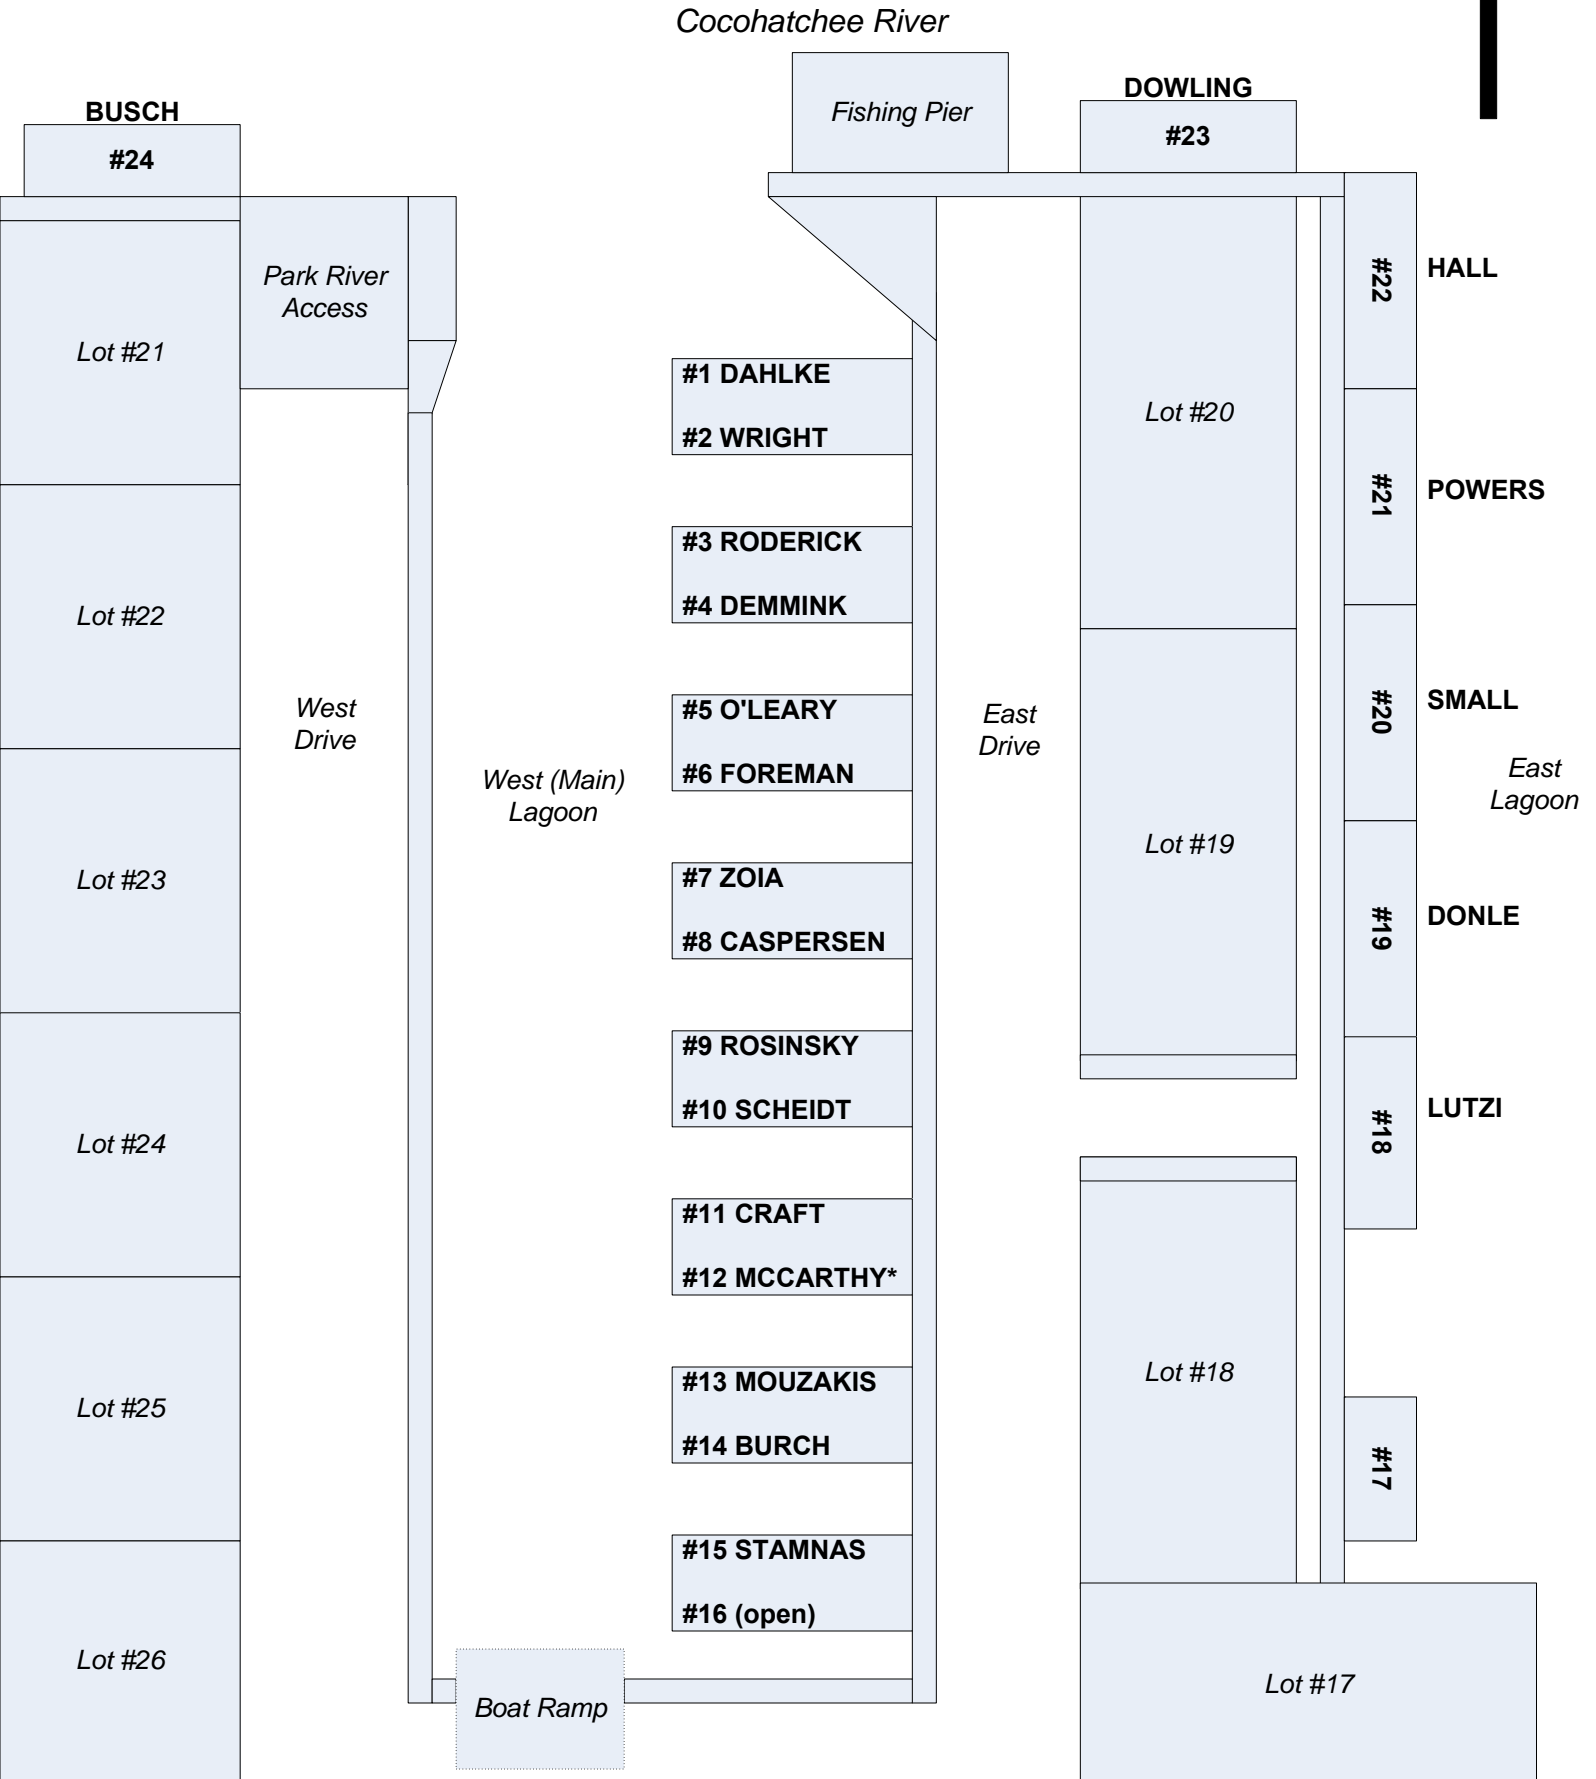

* Temporary Assignments
UPDATED 4/17/2014
(MAP NOT TO SCALE)

RNMHA, INC. BOAT DOCK ASSIGNMENTS

* Temporary Assignments
UPDATED 5/3/2014
(MAP NOT TO SCALE)

RNMHA, INC. BOAT DOCK ASSIGNMENTS

* Temporary Assignments
UPDATED 5/9/2014
(MAP NOT TO SCALE)

**UPDATED 8/17/2014
(MAP NOT TO SCALE)**

RNMHA, INC. BOAT DOCK ASSIGNMENTS

*Hold pending boat
UPDATED 8/19/2014

(MAP NOT TO SCALE)

RNMHA, INC.
BOAT DOCK ASSIGNMENTS
 Updated 9/15/2014

(MAP NOT TO SCALE)

*Hold pending boat

RNMHA, INC. BOAT DOCK ASSIGNMENTS Updated 10/8/2014

(MAP NOT TO SCALE)

*Hold pending boat

RNMHA, INC.
BOAT DOCK ASSIGNMENTS
 Updated 10/25/2014

Cocohatchee River

(MAP NOT TO SCALE)

RNMHA, INC.
BOAT DOCK ASSIGNMENTS
 Updated 11/08/2014

RNMHA, INC. BOAT DOCK ASSIGNMENTS Updated 11/19/2014

RED designates "temporary"
(MAP NOT TO SCALE)