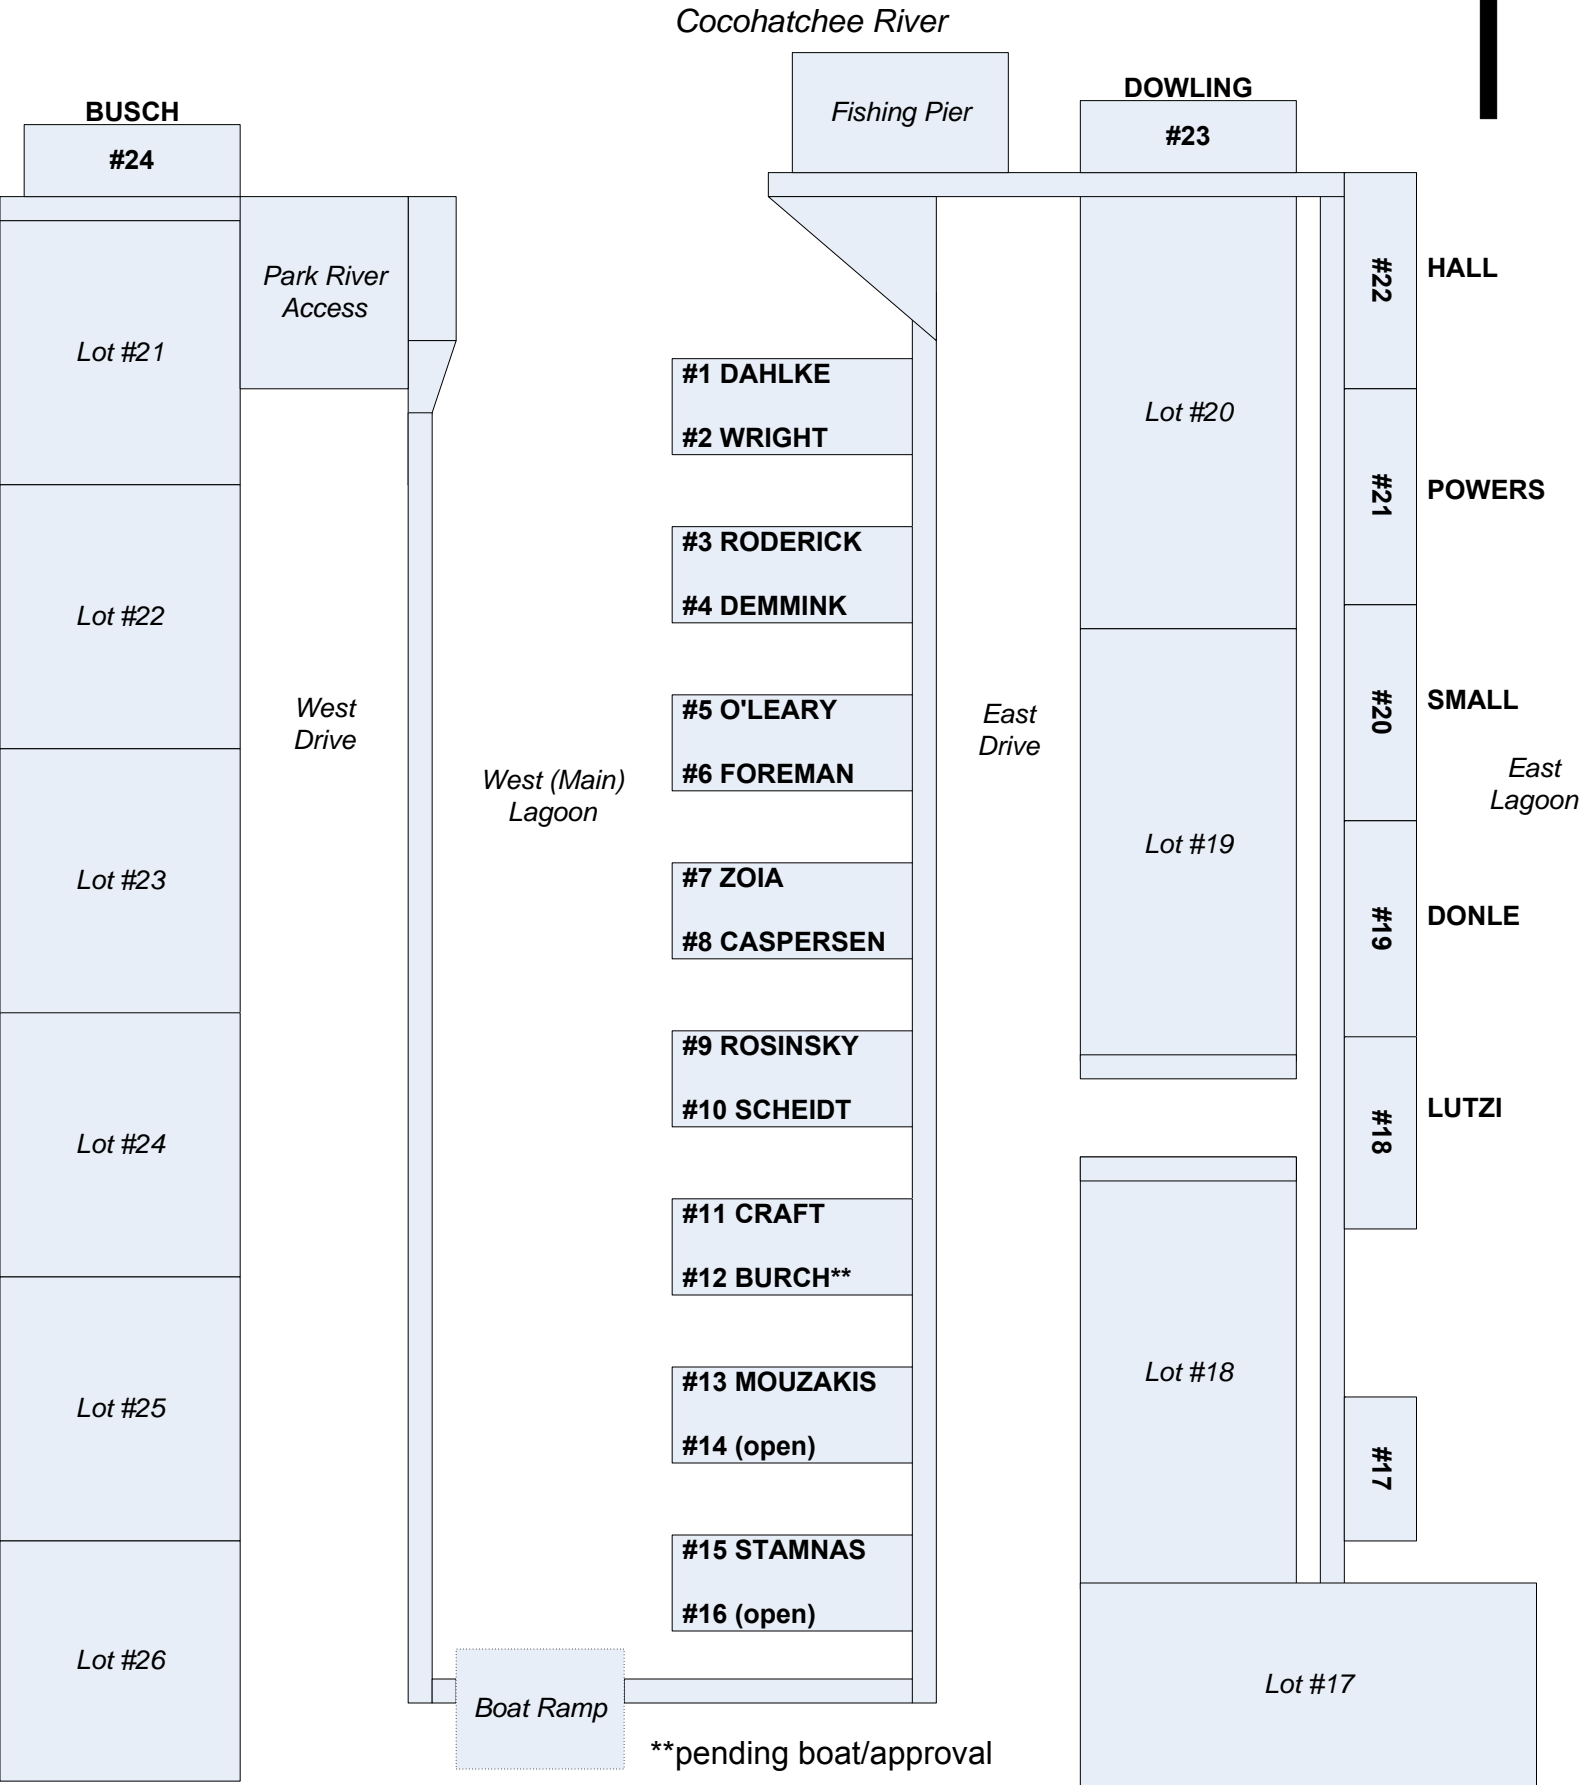

RNMHA, INC. BOAT DOCK ASSIGNMENTS

* Temporary Assignments
DOCK COMMITTEE 1/10/2014
(MAP NOT TO SCALE)

RNMHA, INC. BOAT DOCK ASSIGNMENTS

* Temporary Assignments
DOCK COMMITTEE 3/4/2014
(MAP NOT TO SCALE)

RNMHA, INC. BOAT DOCK ASSIGNMENTS

* Temporary Assignments
UPDATED 4/17/2014
(MAP NOT TO SCALE)

RNMHA, INC. BOAT DOCK ASSIGNMENTS

* Temporary Assignments
UPDATED 5/3/2014
(MAP NOT TO SCALE)

RNMHA, INC. BOAT DOCK ASSIGNMENTS

* Temporary Assignments
UPDATED 5/9/2014
(MAP NOT TO SCALE)

RNMHA, INC. BOAT DOCK ASSIGNMENTS

**pending boat/approval
 UPDATED 5/11/2014
 (MAP NOT TO SCALE)

RNMHA, INC. BOAT DOCK ASSIGNMENTS

**pending boat/approval
 UPDATED 7/1/2014
 (MAP NOT TO SCALE)

RNMHA, INC. BOAT DOCK ASSIGNMENTS

**UPDATED 8/17/2014
(MAP NOT TO SCALE)**

RNMHA, INC. BOAT DOCK ASSIGNMENTS

*Hold pending boat
UPDATED 8/19/2014

(MAP NOT TO SCALE)

RNMHA, INC.
BOAT DOCK ASSIGNMENTS
 Updated 9/15/2014

(MAP NOT TO SCALE)

*Hold pending boat