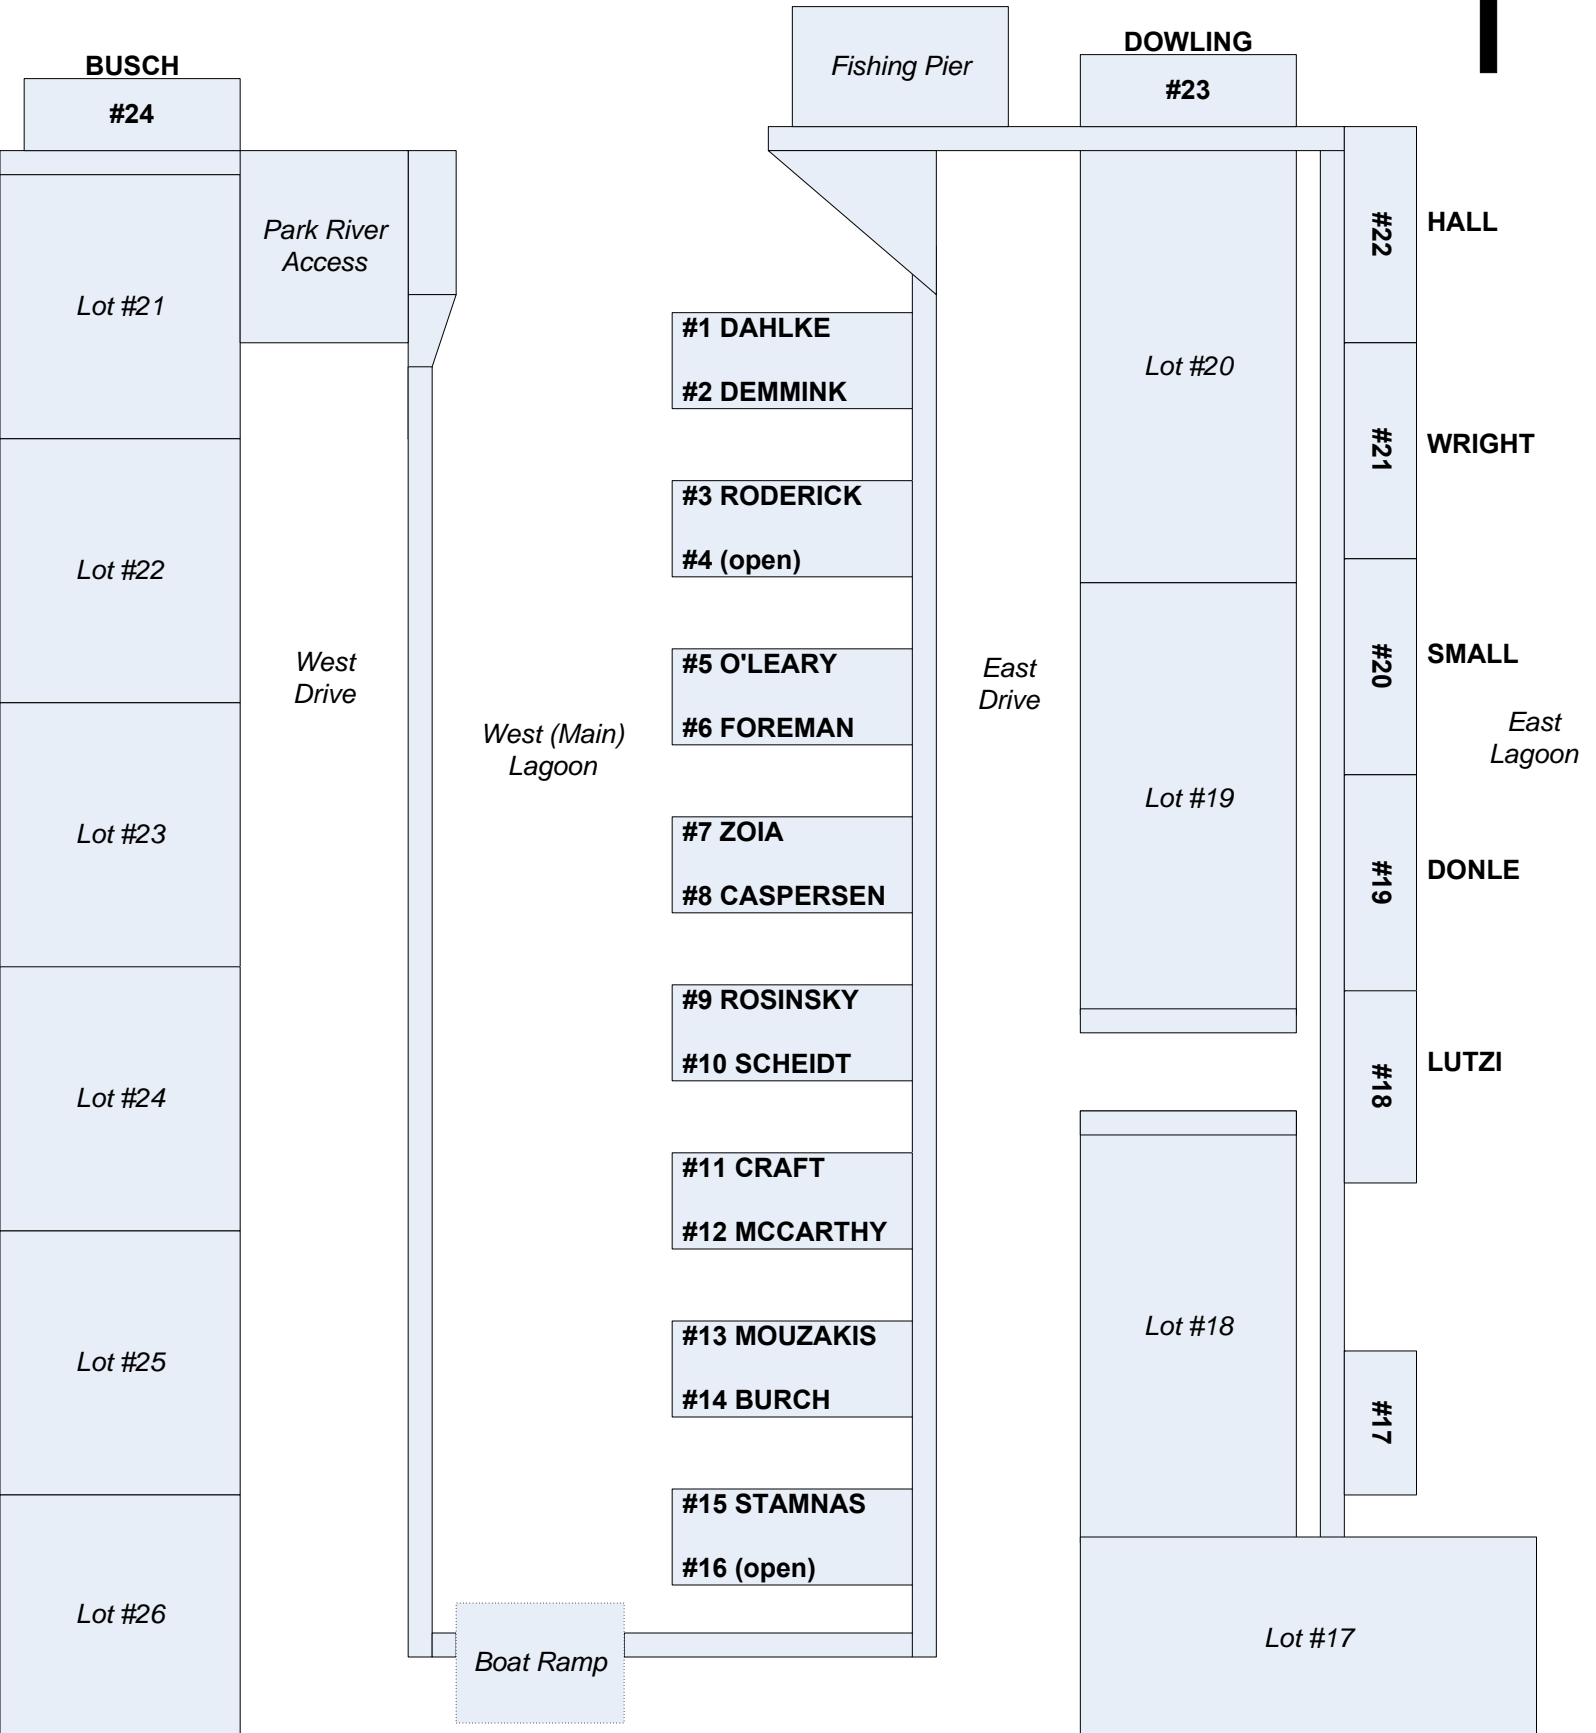

* Temporary Assignments
UPDATED 4/17/2014
(MAP NOT TO SCALE)

RNMHA, INC. BOAT DOCK ASSIGNMENTS

* Temporary Assignments
UPDATED 5/3/2014
(MAP NOT TO SCALE)

RNMHA, INC. BOAT DOCK ASSIGNMENTS

* Temporary Assignments
UPDATED 5/9/2014
(MAP NOT TO SCALE)

RNMHA, INC. BOAT DOCK ASSIGNMENTS Updated 10/8/2014

(MAP NOT TO SCALE)

*Hold pending boat

RNMHA, INC.
BOAT DOCK ASSIGNMENTS
 Updated 10/25/2014

Cocohatchee River

(MAP NOT TO SCALE)

RNMHA, INC.
BOAT DOCK ASSIGNMENTS
 Updated 11/08/2014

Cocohatchee River

(MAP NOT TO SCALE)

RNMHA, INC.
BOAT DOCK ASSIGNMENTS
 Updated 11/09/2014

Cocohatchee River

(MAP NOT TO SCALE)

RNMHA, INC.
BOAT DOCK ASSIGNMENTS
 Updated 11/10/2014

Cocohatchee River

(MAP NOT TO SCALE)

RNMHA, INC. BOAT DOCK ASSIGNMENTS Updated 11/19/2014

RED designates "temporary"
(MAP NOT TO SCALE)