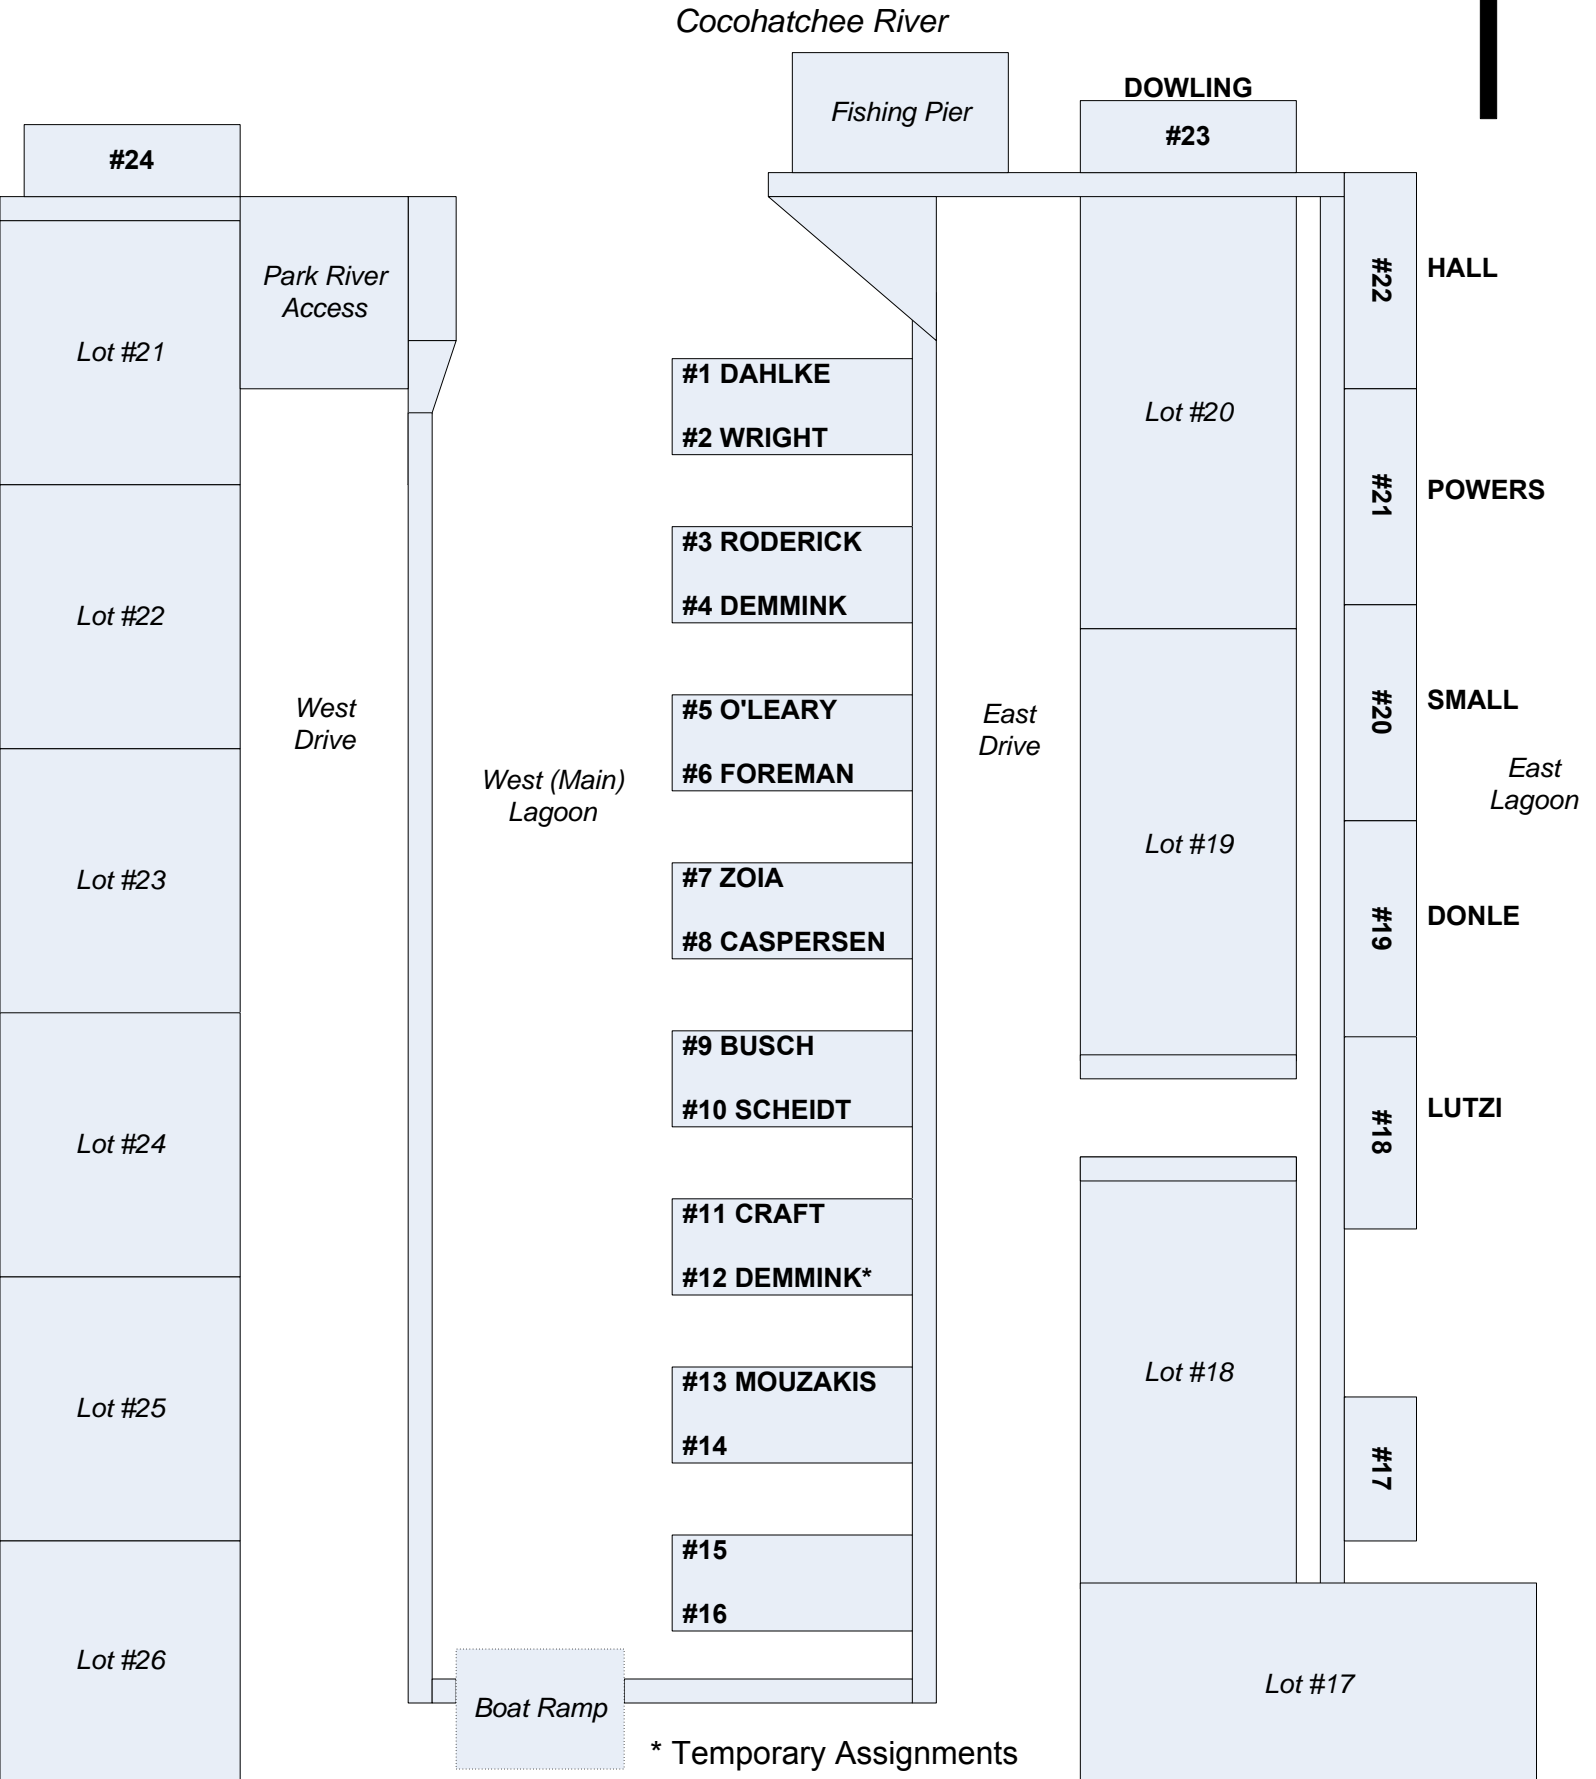

RNMHA, INC. BOAT DOCK ASSIGNMENTS

* Temporary Assignments
DOCK COMMITTEE 1/10/2014
(MAP NOT TO SCALE)

RNMHA, INC. BOAT DOCK ASSIGNMENTS

* Temporary Assignments
DOCK COMMITTEE 3/4/2014
(MAP NOT TO SCALE)

RNMHA, INC. BOAT DOCK ASSIGNMENTS

* Temporary Assignments
UPDATED 4/17/2014
(MAP NOT TO SCALE)

RNMHA, INC. BOAT DOCK ASSIGNMENTS

* Temporary Assignments
UPDATED 5/3/2014
(MAP NOT TO SCALE)

RNMHA, INC. BOAT DOCK ASSIGNMENTS

* Temporary Assignments
UPDATED 5/9/2014
(MAP NOT TO SCALE)

RNMHA, INC. BOAT DOCK ASSIGNMENTS Updated 11/19/2014

RED designates "temporary"
(MAP NOT TO SCALE)