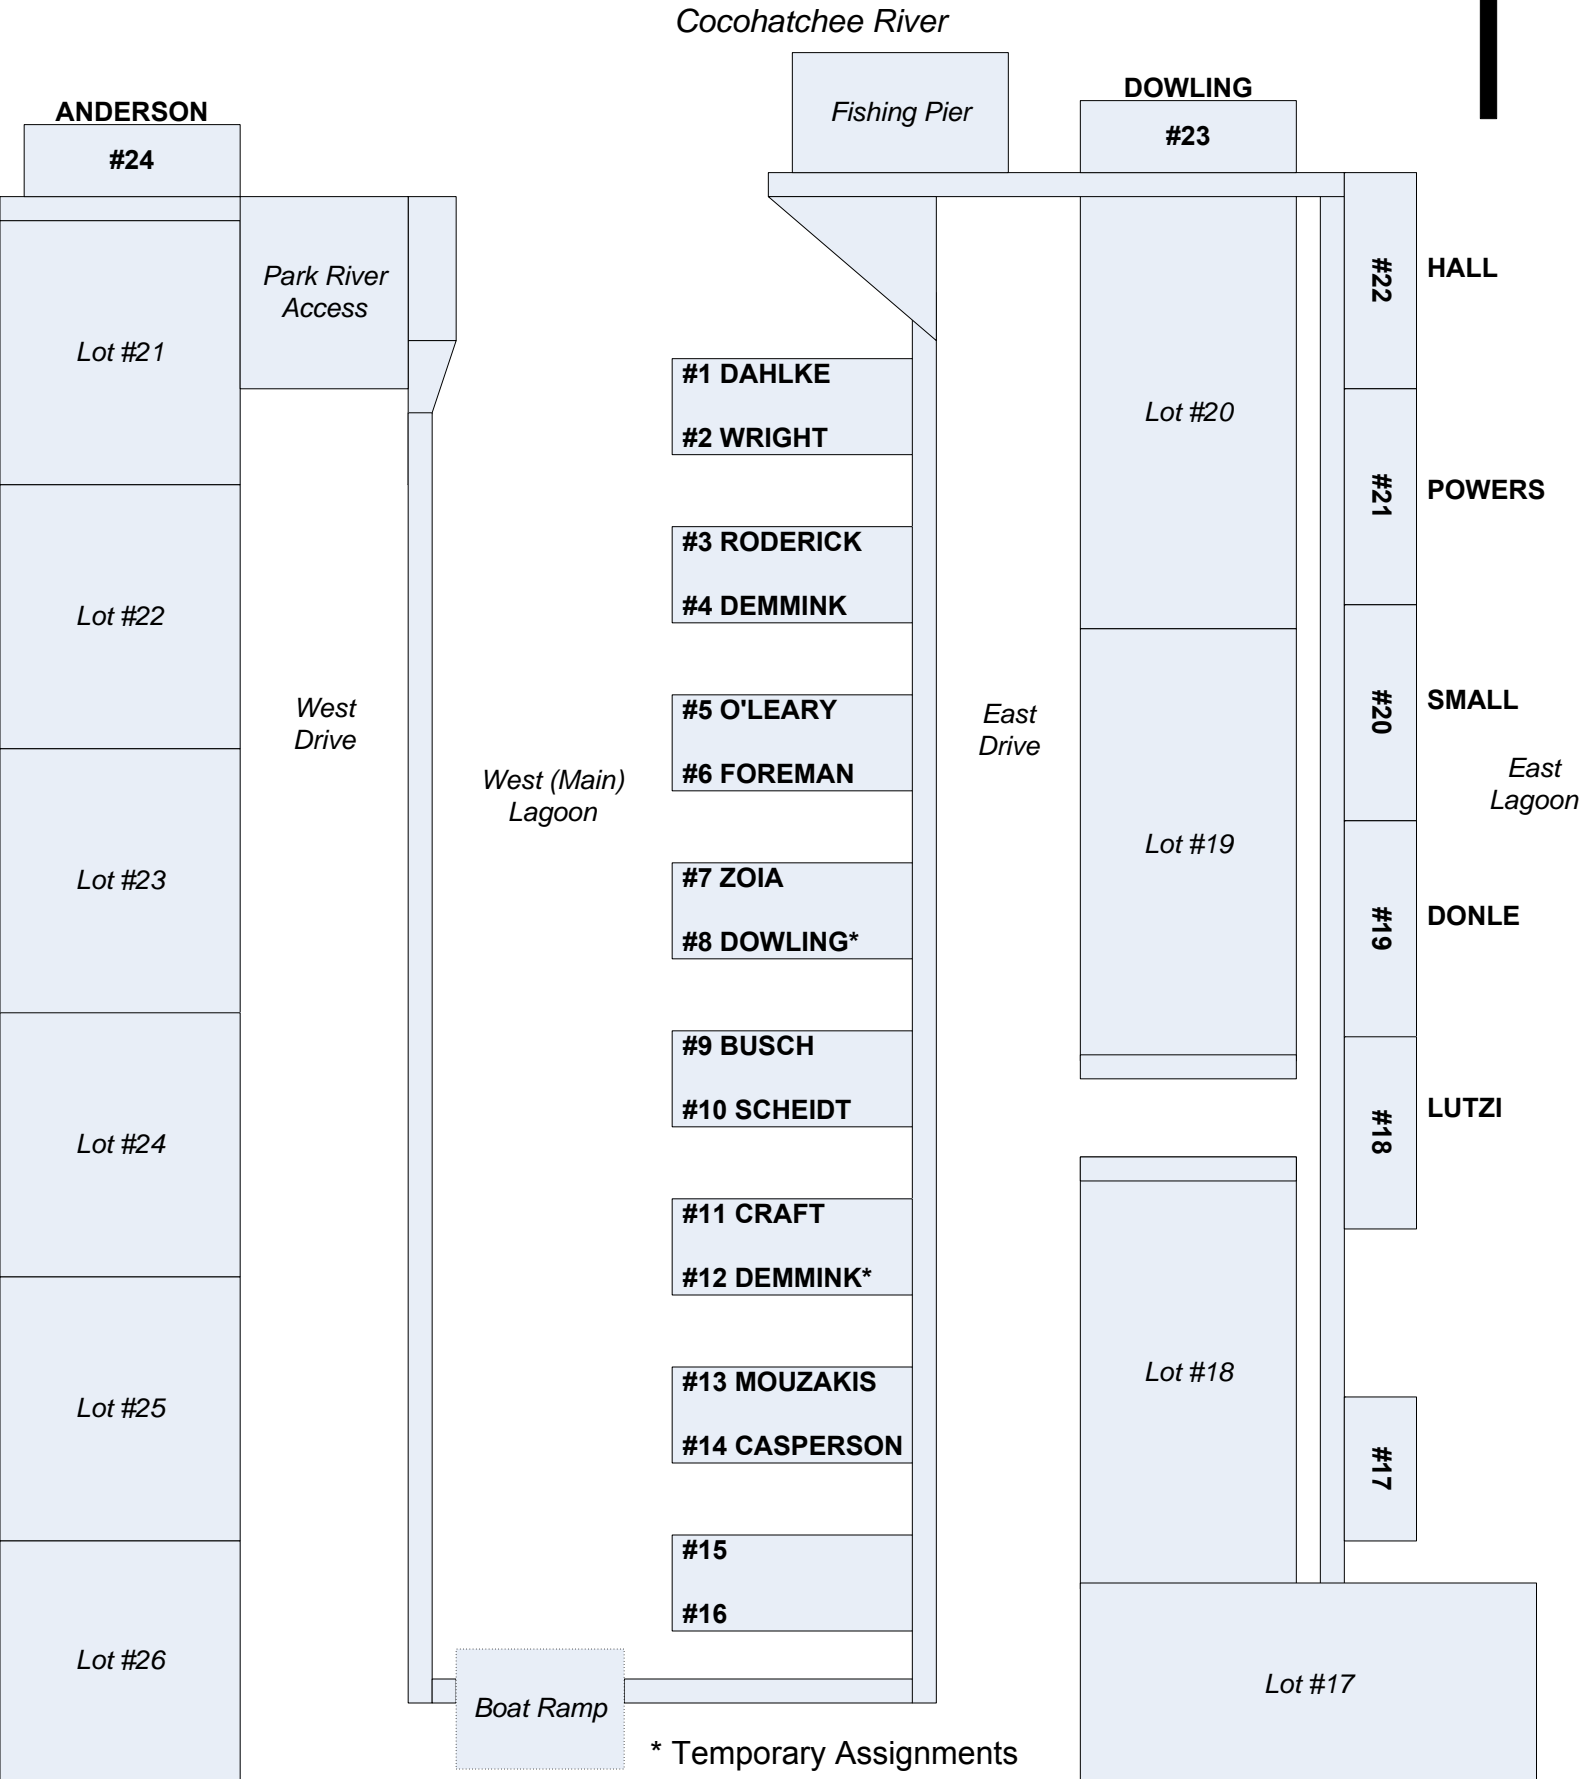

RNMHA, INC. BOAT DOCK ASSIGNMENTS

* Temporary Assignments
DOCK COMMITTEE 1/10/2014
(MAP NOT TO SCALE)

RNMHA, INC. BOAT DOCK ASSIGNMENTS

* Temporary Assignments
DOCK COMMITTEE 3/4/2014
(MAP NOT TO SCALE)

RNMHA, INC. BOAT DOCK ASSIGNMENTS

* Temporary Assignments
UPDATED 4/17/2014
(MAP NOT TO SCALE)

RNMHA, INC. BOAT DOCK ASSIGNMENTS

* Temporary Assignments
UPDATED 5/3/2014
(MAP NOT TO SCALE)

RNMHA, INC. BOAT DOCK ASSIGNMENTS

* Temporary Assignments
UPDATED 5/9/2014
(MAP NOT TO SCALE)

RNMHA, INC. BOAT DOCK ASSIGNMENTS Updated 11/19/2014

RED designates "temporary"
(MAP NOT TO SCALE)