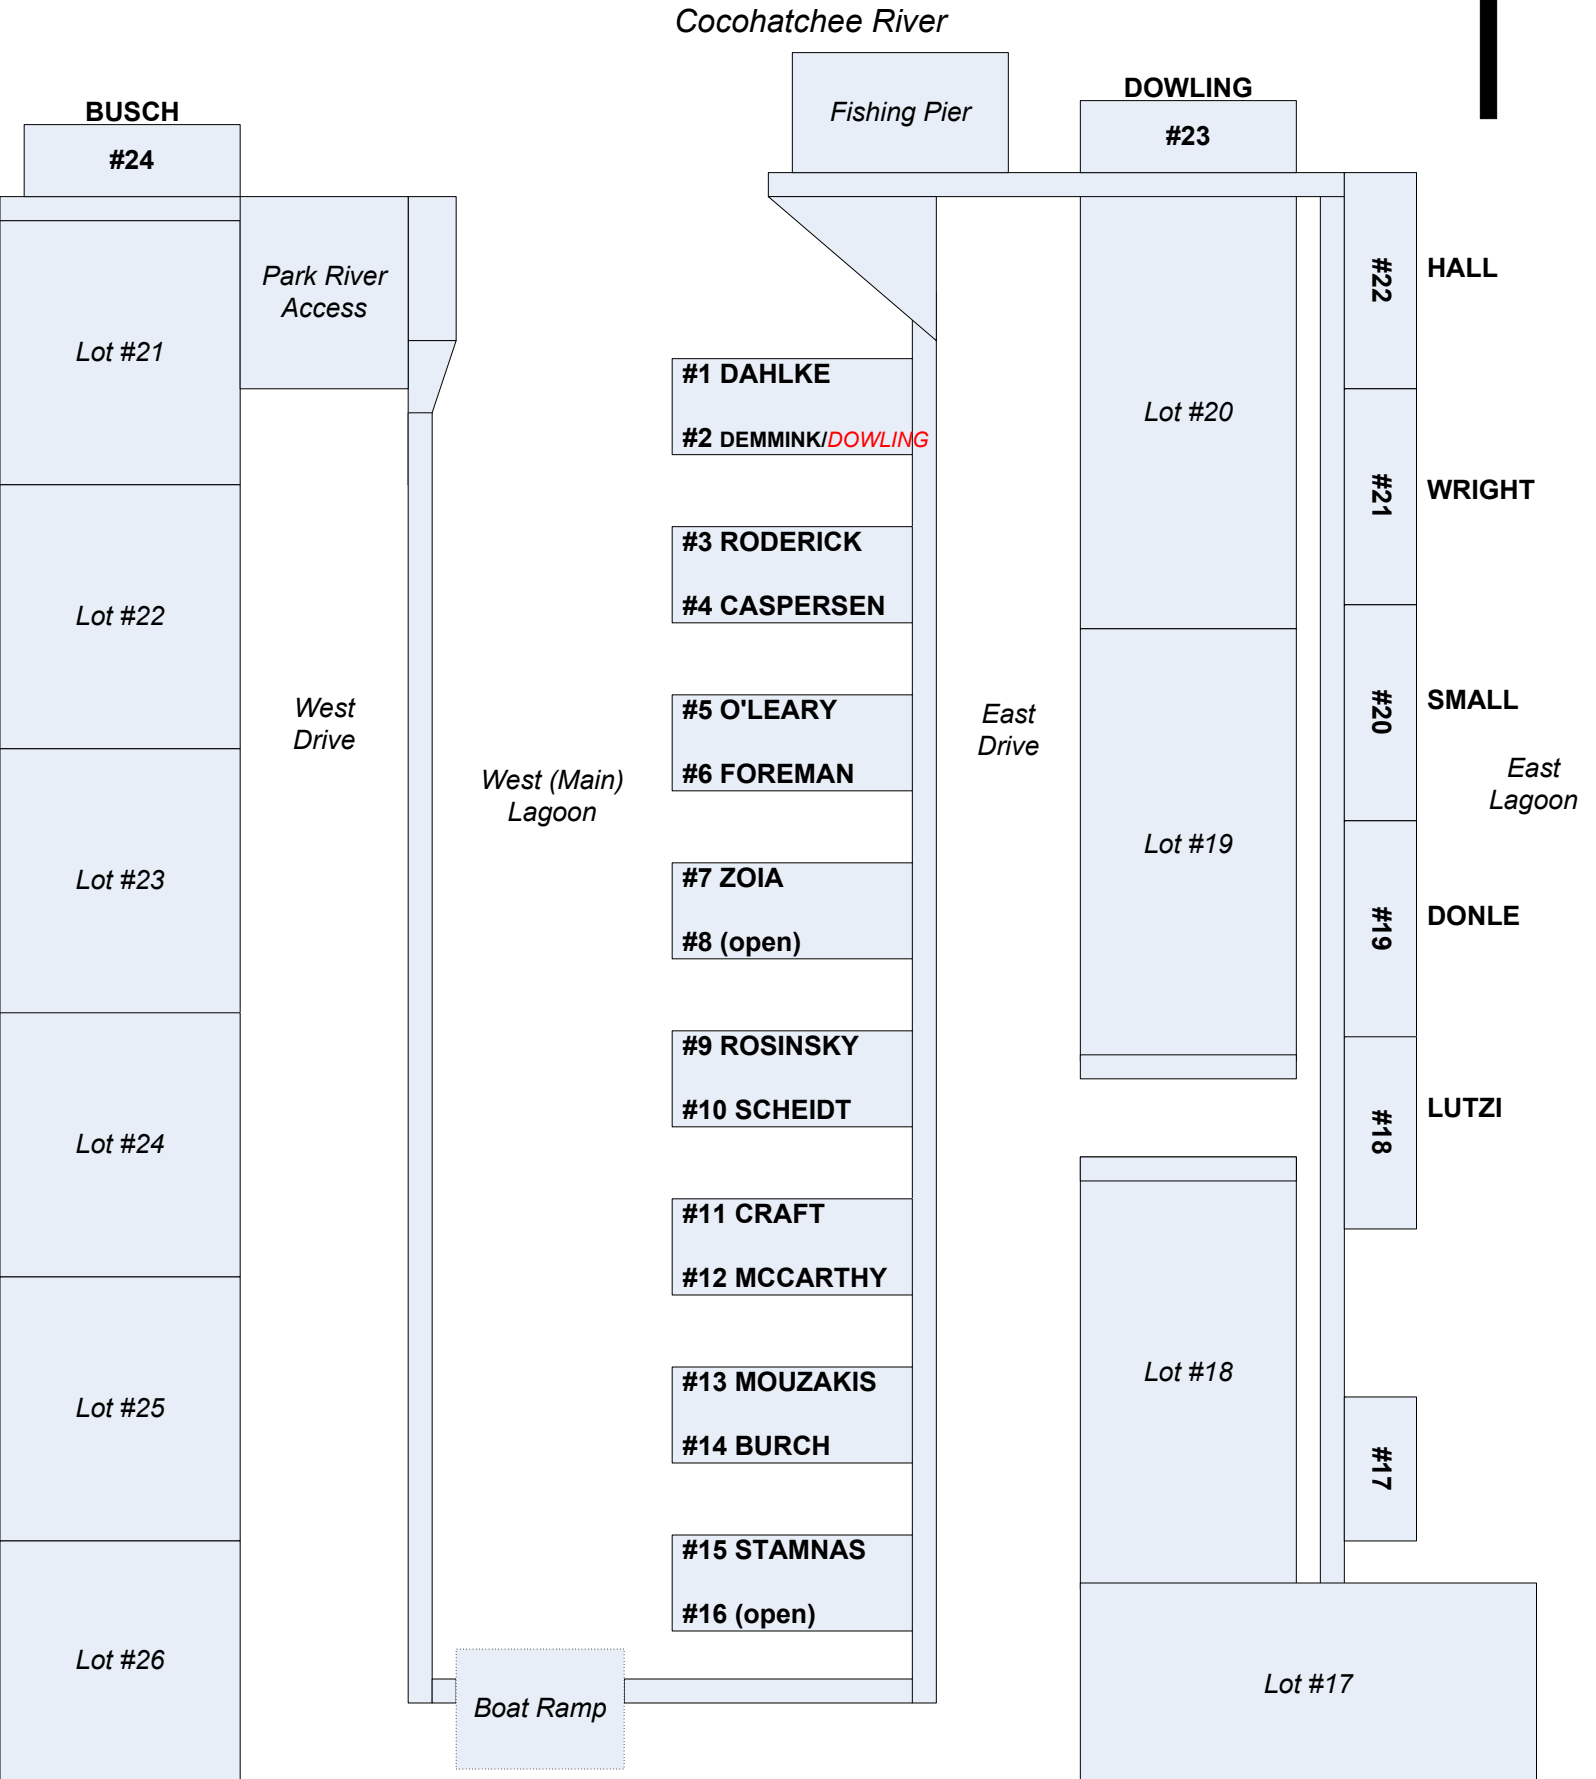

* Temporary Assignments
UPDATED 4/17/2014
(MAP NOT TO SCALE)

RNMHA, INC. BOAT DOCK ASSIGNMENTS

* Temporary Assignments
UPDATED 5/3/2014
(MAP NOT TO SCALE)

RNMHA, INC. BOAT DOCK ASSIGNMENTS

* Temporary Assignments
UPDATED 5/9/2014
(MAP NOT TO SCALE)

RNMHA, INC. BOAT DOCK ASSIGNMENTS Updated 10/8/2014

(MAP NOT TO SCALE)

*Hold pending boat

RNMHA, INC.
BOAT DOCK ASSIGNMENTS
 Updated 10/25/2014

Cocohatchee River

(MAP NOT TO SCALE)

RNMHA, INC.
BOAT DOCK ASSIGNMENTS
 Updated 11/08/2014

Cocohatchee River

(MAP NOT TO SCALE)

RNMHA, INC.
BOAT DOCK ASSIGNMENTS
 Updated 11/09/2014

Cocohatchee River

(MAP NOT TO SCALE)

RNMHA, INC.
BOAT DOCK ASSIGNMENTS
 Updated 11/10/2014

Cocohatchee River

(MAP NOT TO SCALE)

RNMHA, INC. BOAT DOCK ASSIGNMENTS Updated 11/19/2014

RED designates "temporary"
(MAP NOT TO SCALE)