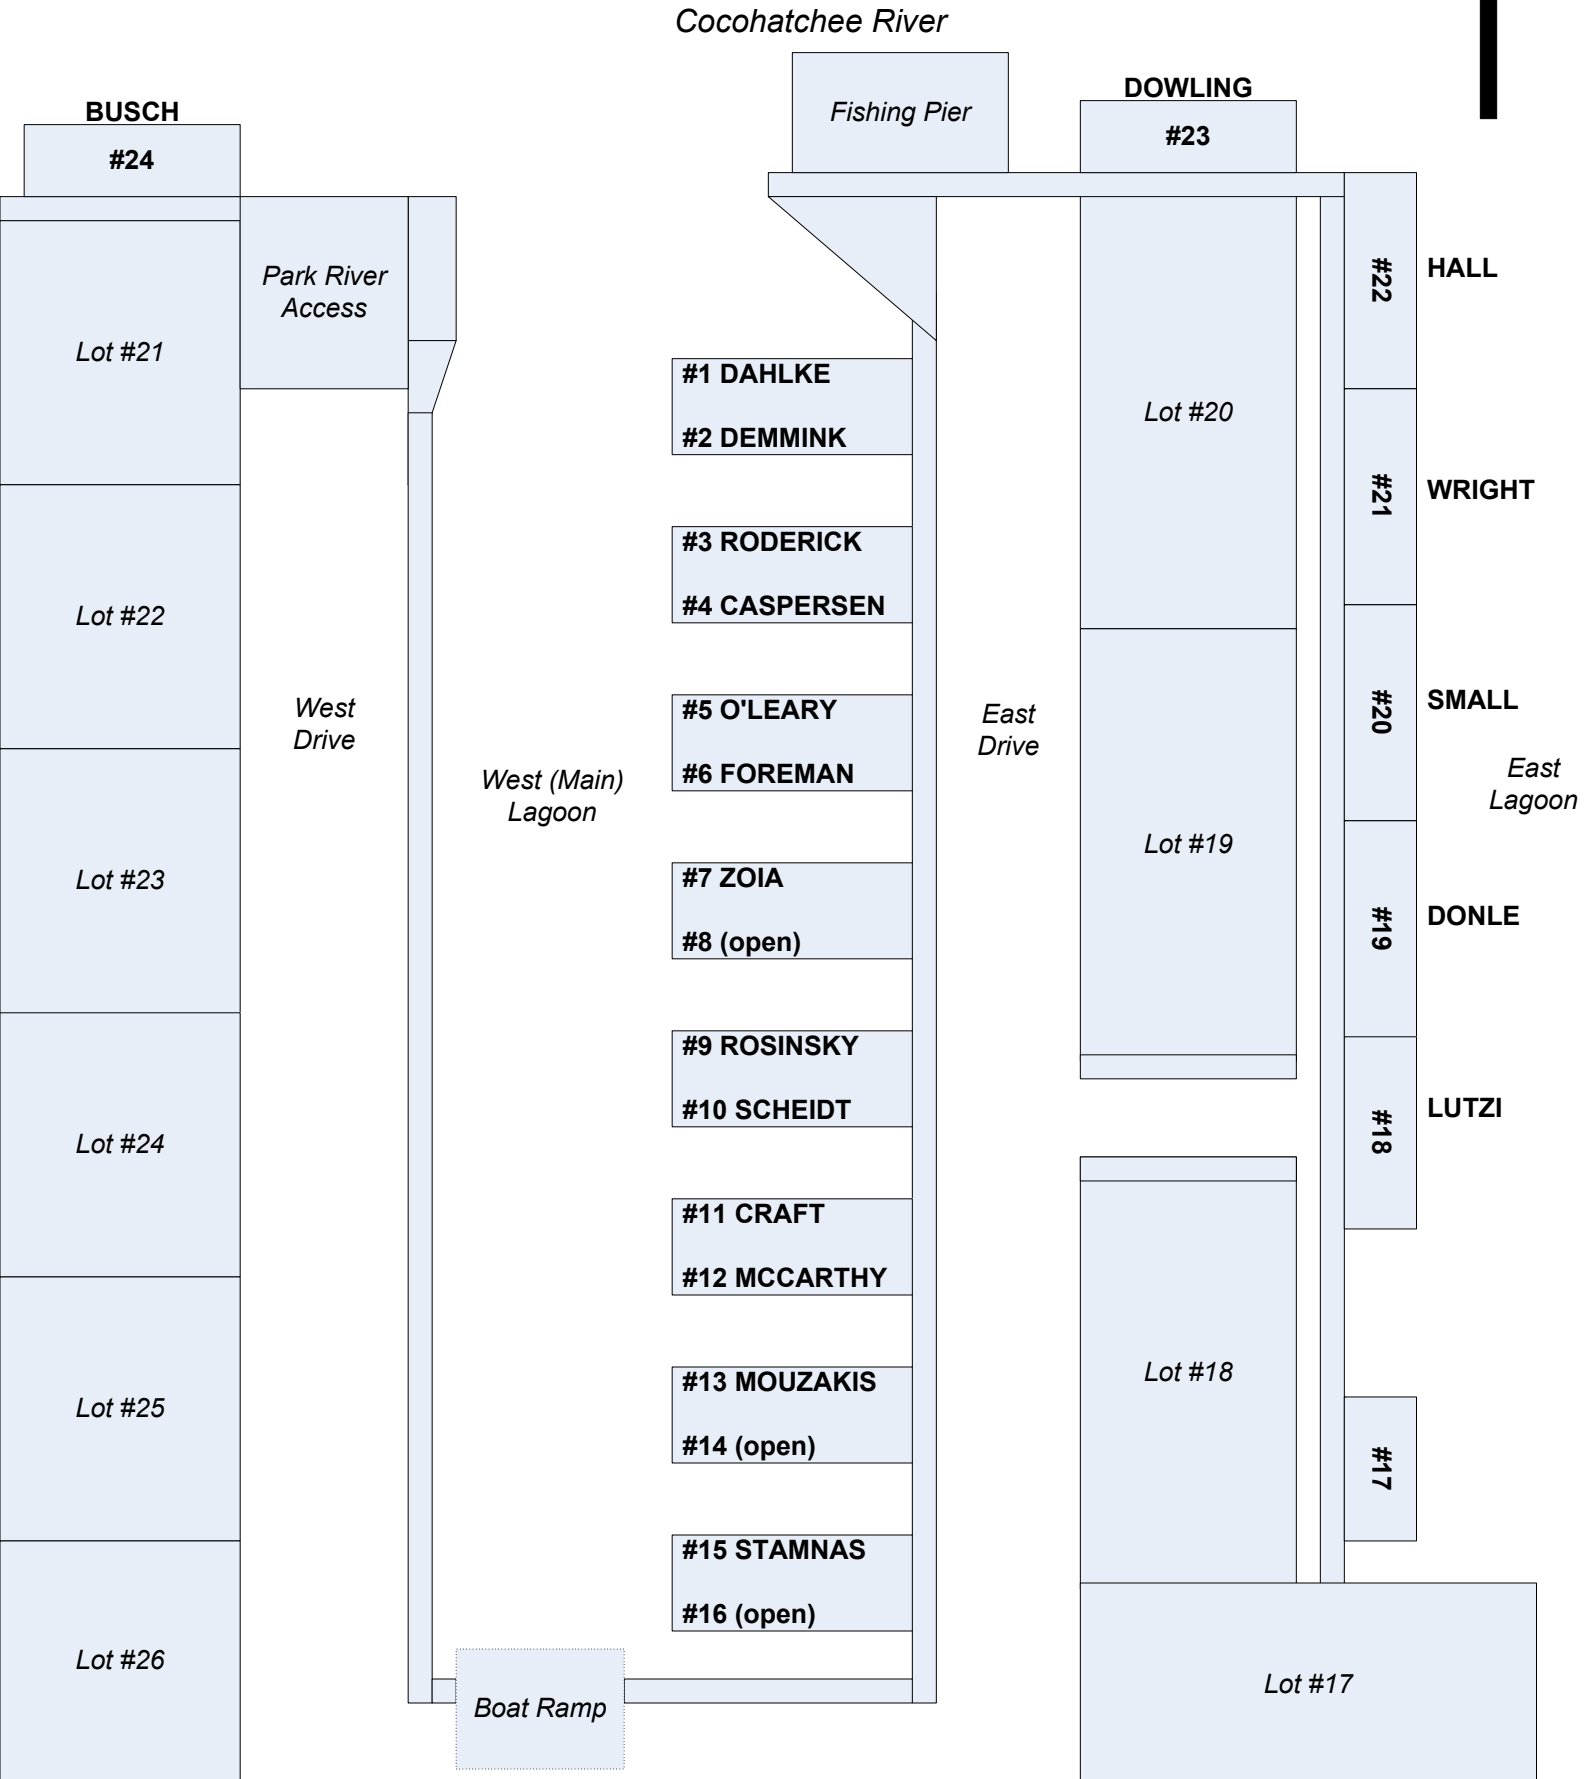

RNMHA, INC. BOAT DOCK ASSIGNMENTS Updated 1/2/2015

RED designates "temporary"
(MAP NOT TO SCALE)

RNMHA, INC. BOAT DOCK ASSIGNMENTS Updated 1/20/2015

RED designates "temporary"
(MAP NOT TO SCALE)

RNMHA, INC. BOAT DOCK ASSIGNMENTS Updated 1/24/2015

**RED designates "temporary"
(MAP NOT TO SCALE)**

RNMHA, INC. BOAT DOCK ASSIGNMENTS Updated 6/5/2015

RED designates "temporary"
(MAP NOT TO SCALE)

RNMHA, INC. BOAT DOCK ASSIGNMENTS Updated 10/24/2015

Cocohatchee River

Fishing Pier

DOWLING

BUSCH (McCarthy)

#24

#23

Lot #21

Park River Access

#1 DAHLKE

#2 DEMMINK

Lot #20

#22

HALL

Lot #22

#3 RODERICK

#4 CASPERSEN

#21