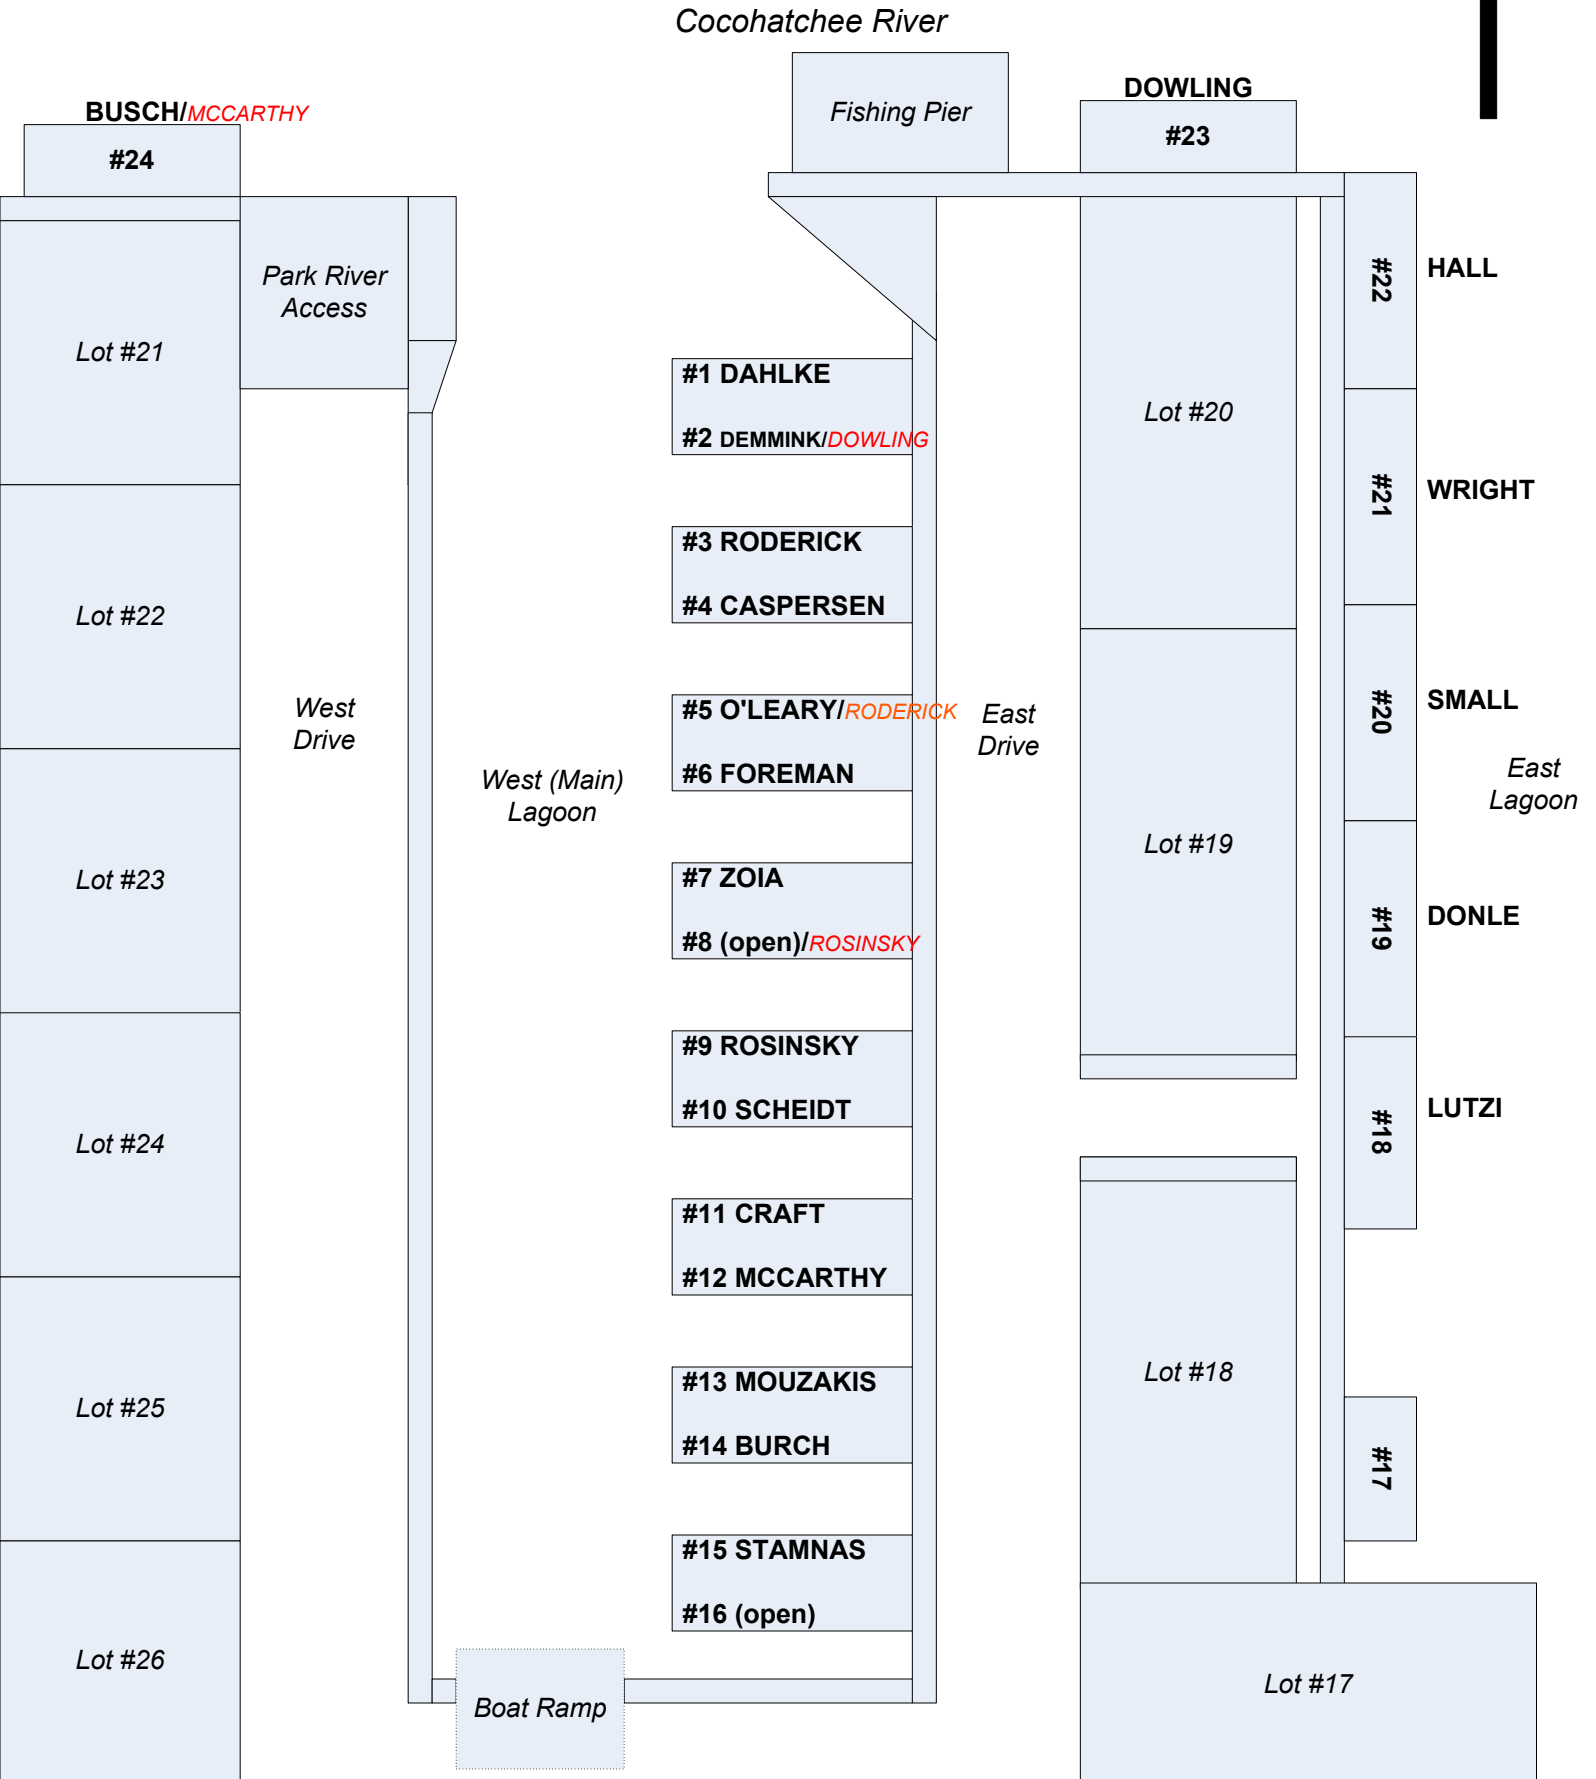

RNMHA, INC. BOAT DOCK ASSIGNMENTS Updated 1/2/2015

RED designates "temporary"
(MAP NOT TO SCALE)

RNMHA, INC. BOAT DOCK ASSIGNMENTS Updated 1/20/2015

RED designates "temporary"
(MAP NOT TO SCALE)

RNMHA, INC. BOAT DOCK ASSIGNMENTS Updated 1/24/2015

**RED designates "temporary"
(MAP NOT TO SCALE)**

RNMHA, INC. BOAT DOCK ASSIGNMENTS Updated 6/5/2015

RED designates "temporary"
(MAP NOT TO SCALE)

RNMHA, INC. BOAT DOCK ASSIGNMENTS Updated 10/24/2015

Cocohatchee River

Fishing Pier

DOWLING

BUSCH (McCarthy)

#24

#23

Lot #21

Park River Access

#1 DAHLKE

#2 DEMMINK

Lot #20

#22

HALL

Lot #22

#3 RODERICK

#4 CASPERSEN

#21