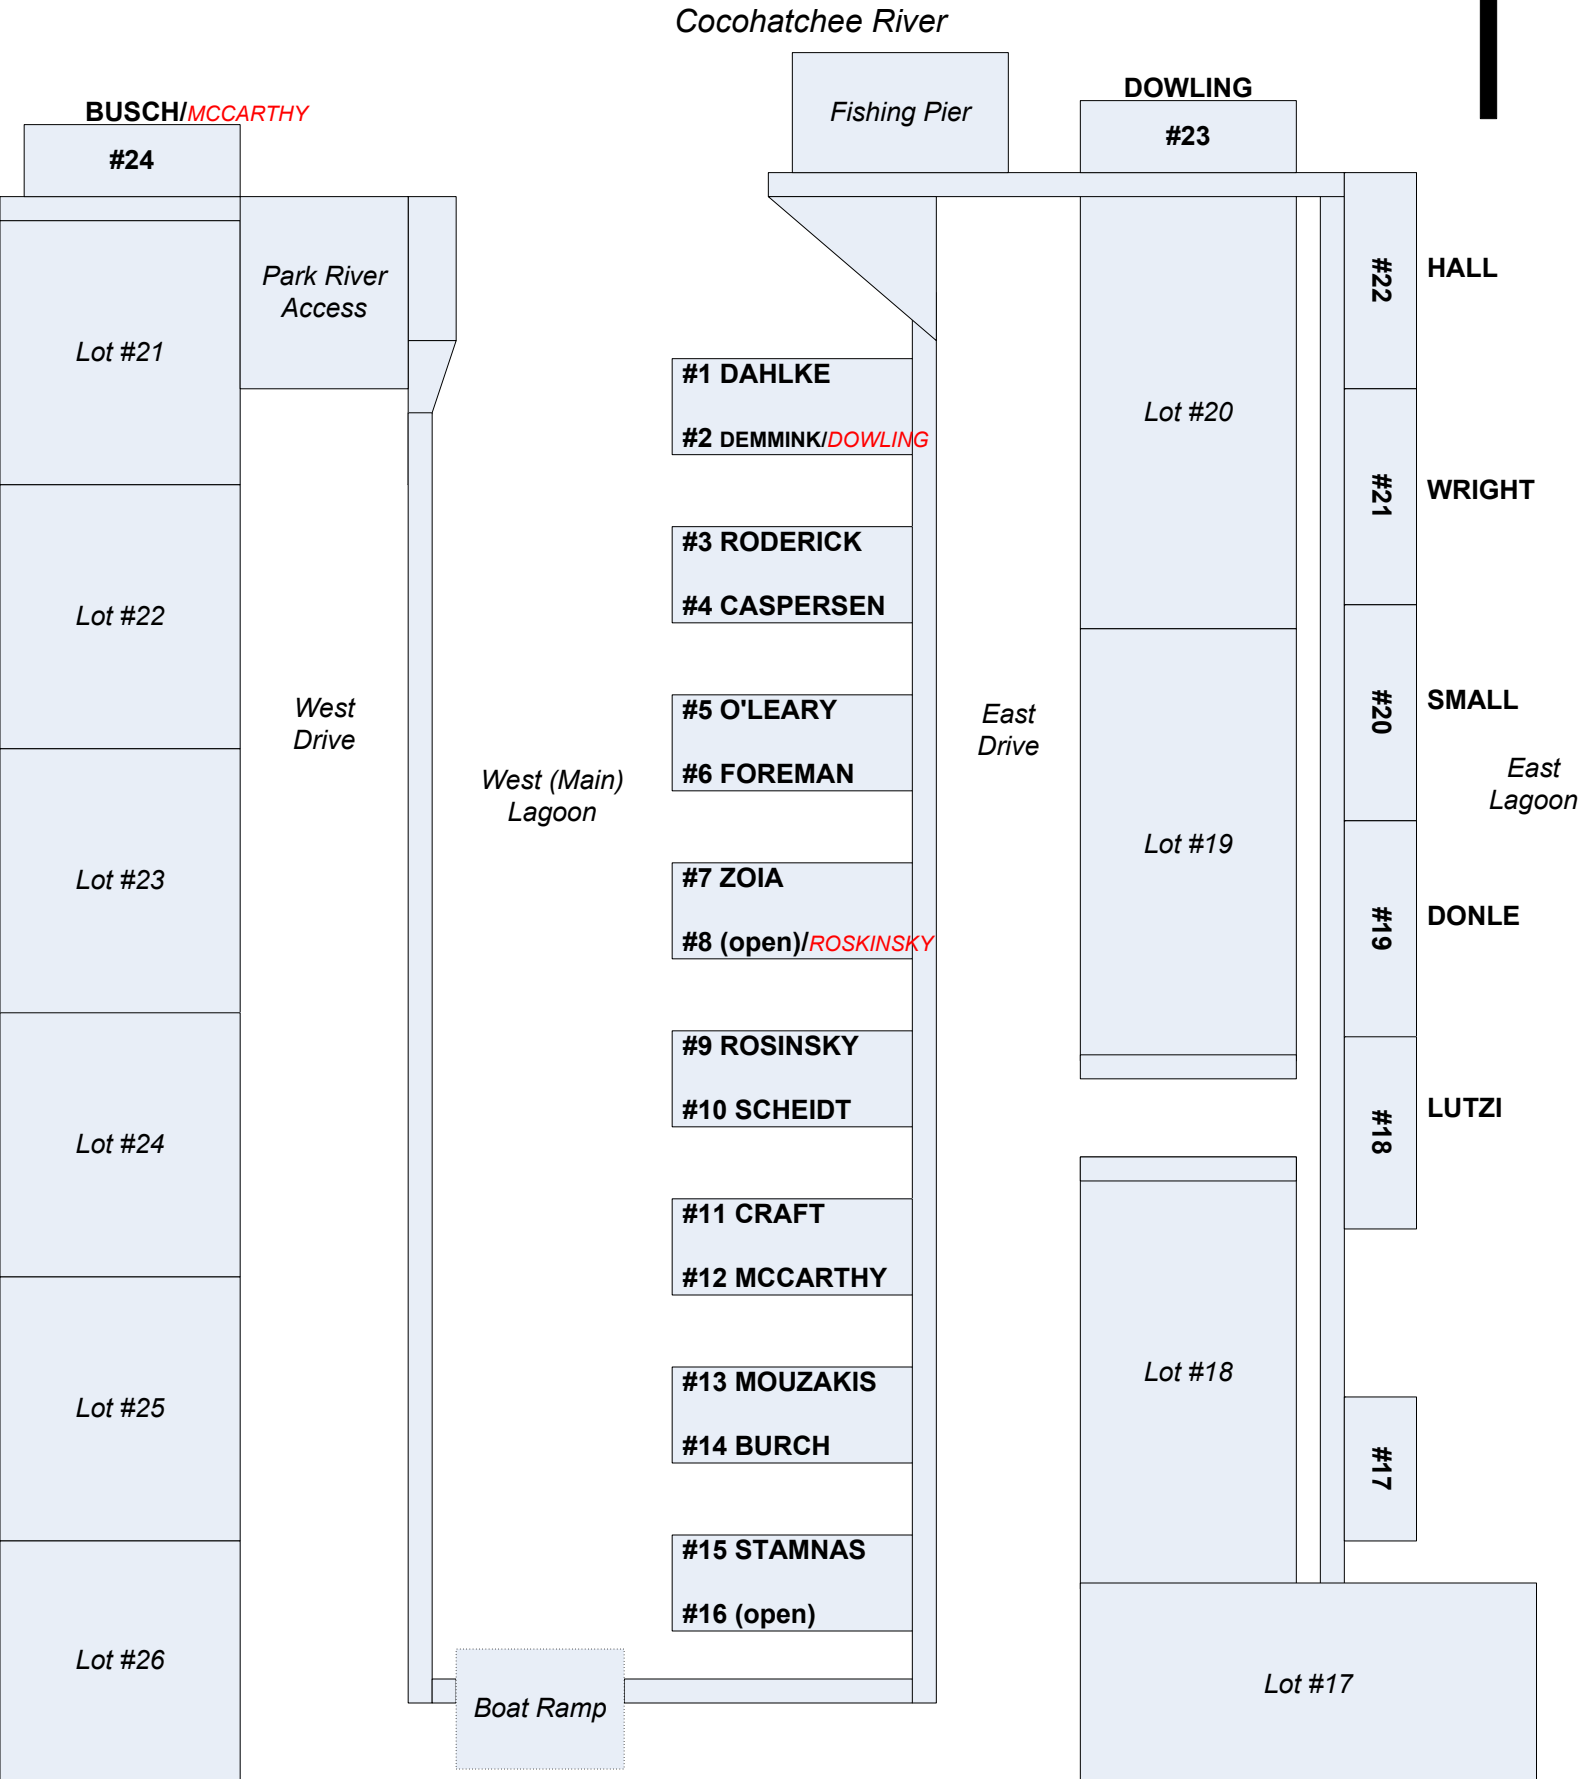

RNMHA, INC. BOAT DOCK ASSIGNMENTS Updated 1/2/2015

RED designates "temporary"
(MAP NOT TO SCALE)

RNMHA, INC. BOAT DOCK ASSIGNMENTS Updated 1/20/2015

RED designates "temporary"
(MAP NOT TO SCALE)

RNMHA, INC. BOAT DOCK ASSIGNMENTS Updated 1/24/2015

**RED designates "temporary"
(MAP NOT TO SCALE)**

RNMHA, INC. BOAT DOCK ASSIGNMENTS Updated 6/5/2015

RED designates "temporary"
(MAP NOT TO SCALE)

RNMHA, INC. BOAT DOCK ASSIGNMENTS Updated 10/24/2015

Cocohatchee River

Fishing Pier

DOWLING

BUSCH (McCarthy)

#24

#23

Lot #21

Park River Access

#1 DAHLKE

#2 DEMMINK

Lot #20

#22

HALL

Lot #22

#3 RODERICK

#4 CASPERSEN

#21