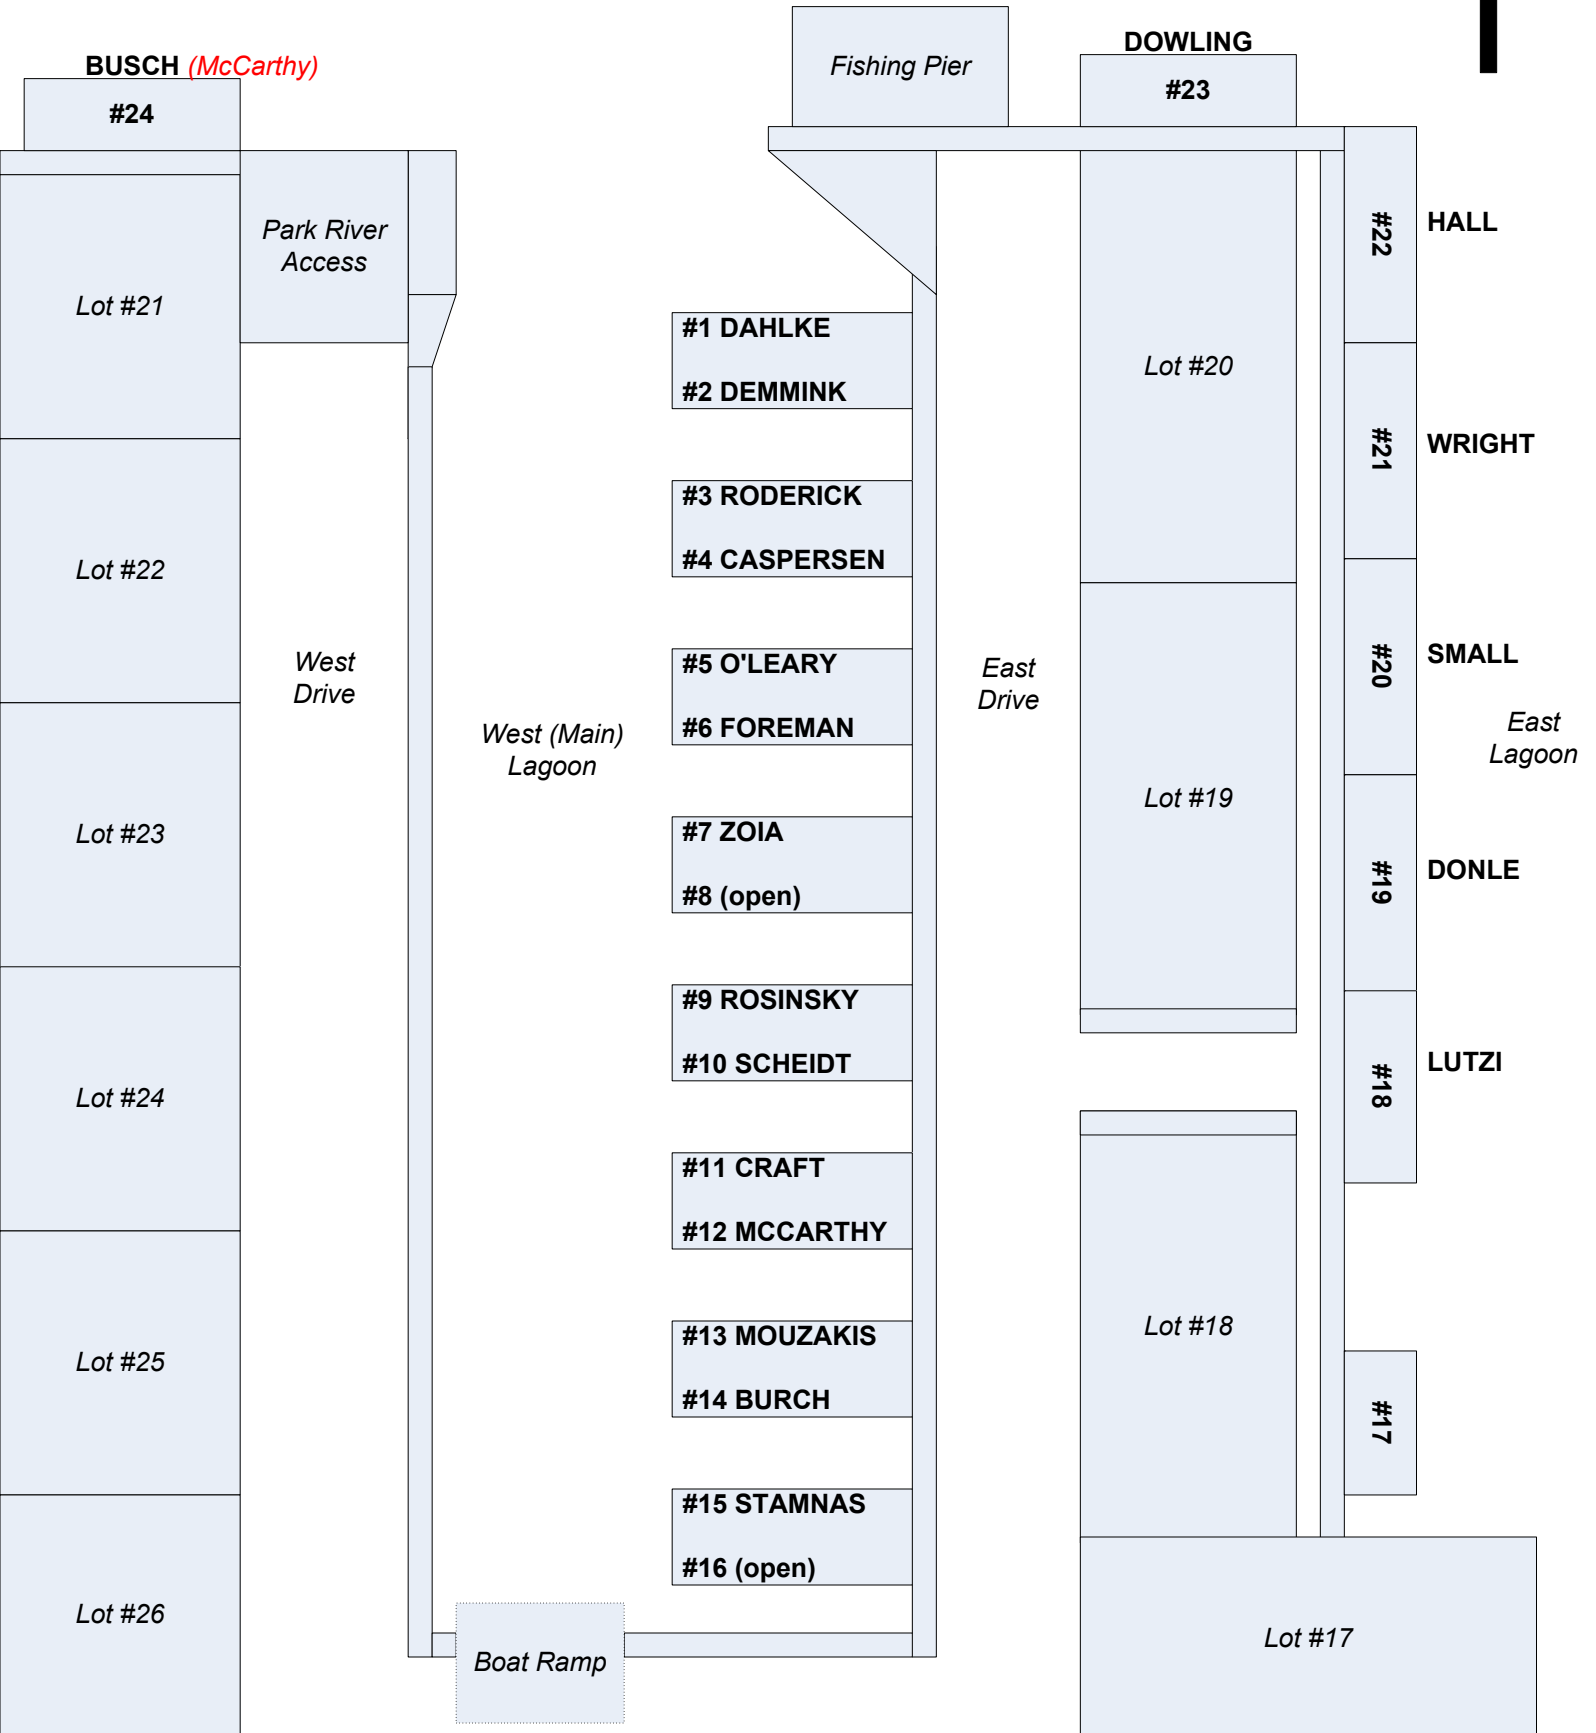

**RED designates "temporary"
(MAP NOT TO SCALE)**

RNMHA, INC. BOAT DOCK ASSIGNMENTS Updated 6/5/2015

RED designates "temporary"
(MAP NOT TO SCALE)

RNMHA, INC. BOAT DOCK ASSIGNMENTS Updated 10/24/2015

Cocohatchee River

Fishing Pier

DOWLING

BUSCH (McCarthy)

#24

#23

Lot #21

Park River Access

#1 DAHLKE

#2 DEMMINK

Lot #20

#22

HALL

Lot #22

#3 RODERICK

#4 CASPERSEN

#21

#17

Lot #26

#13 MOUZAKIS

#14 BURCH

Lot #17

Boat Ramp

**RED designates "temporary"
(MAP NOT TO SCALE)**