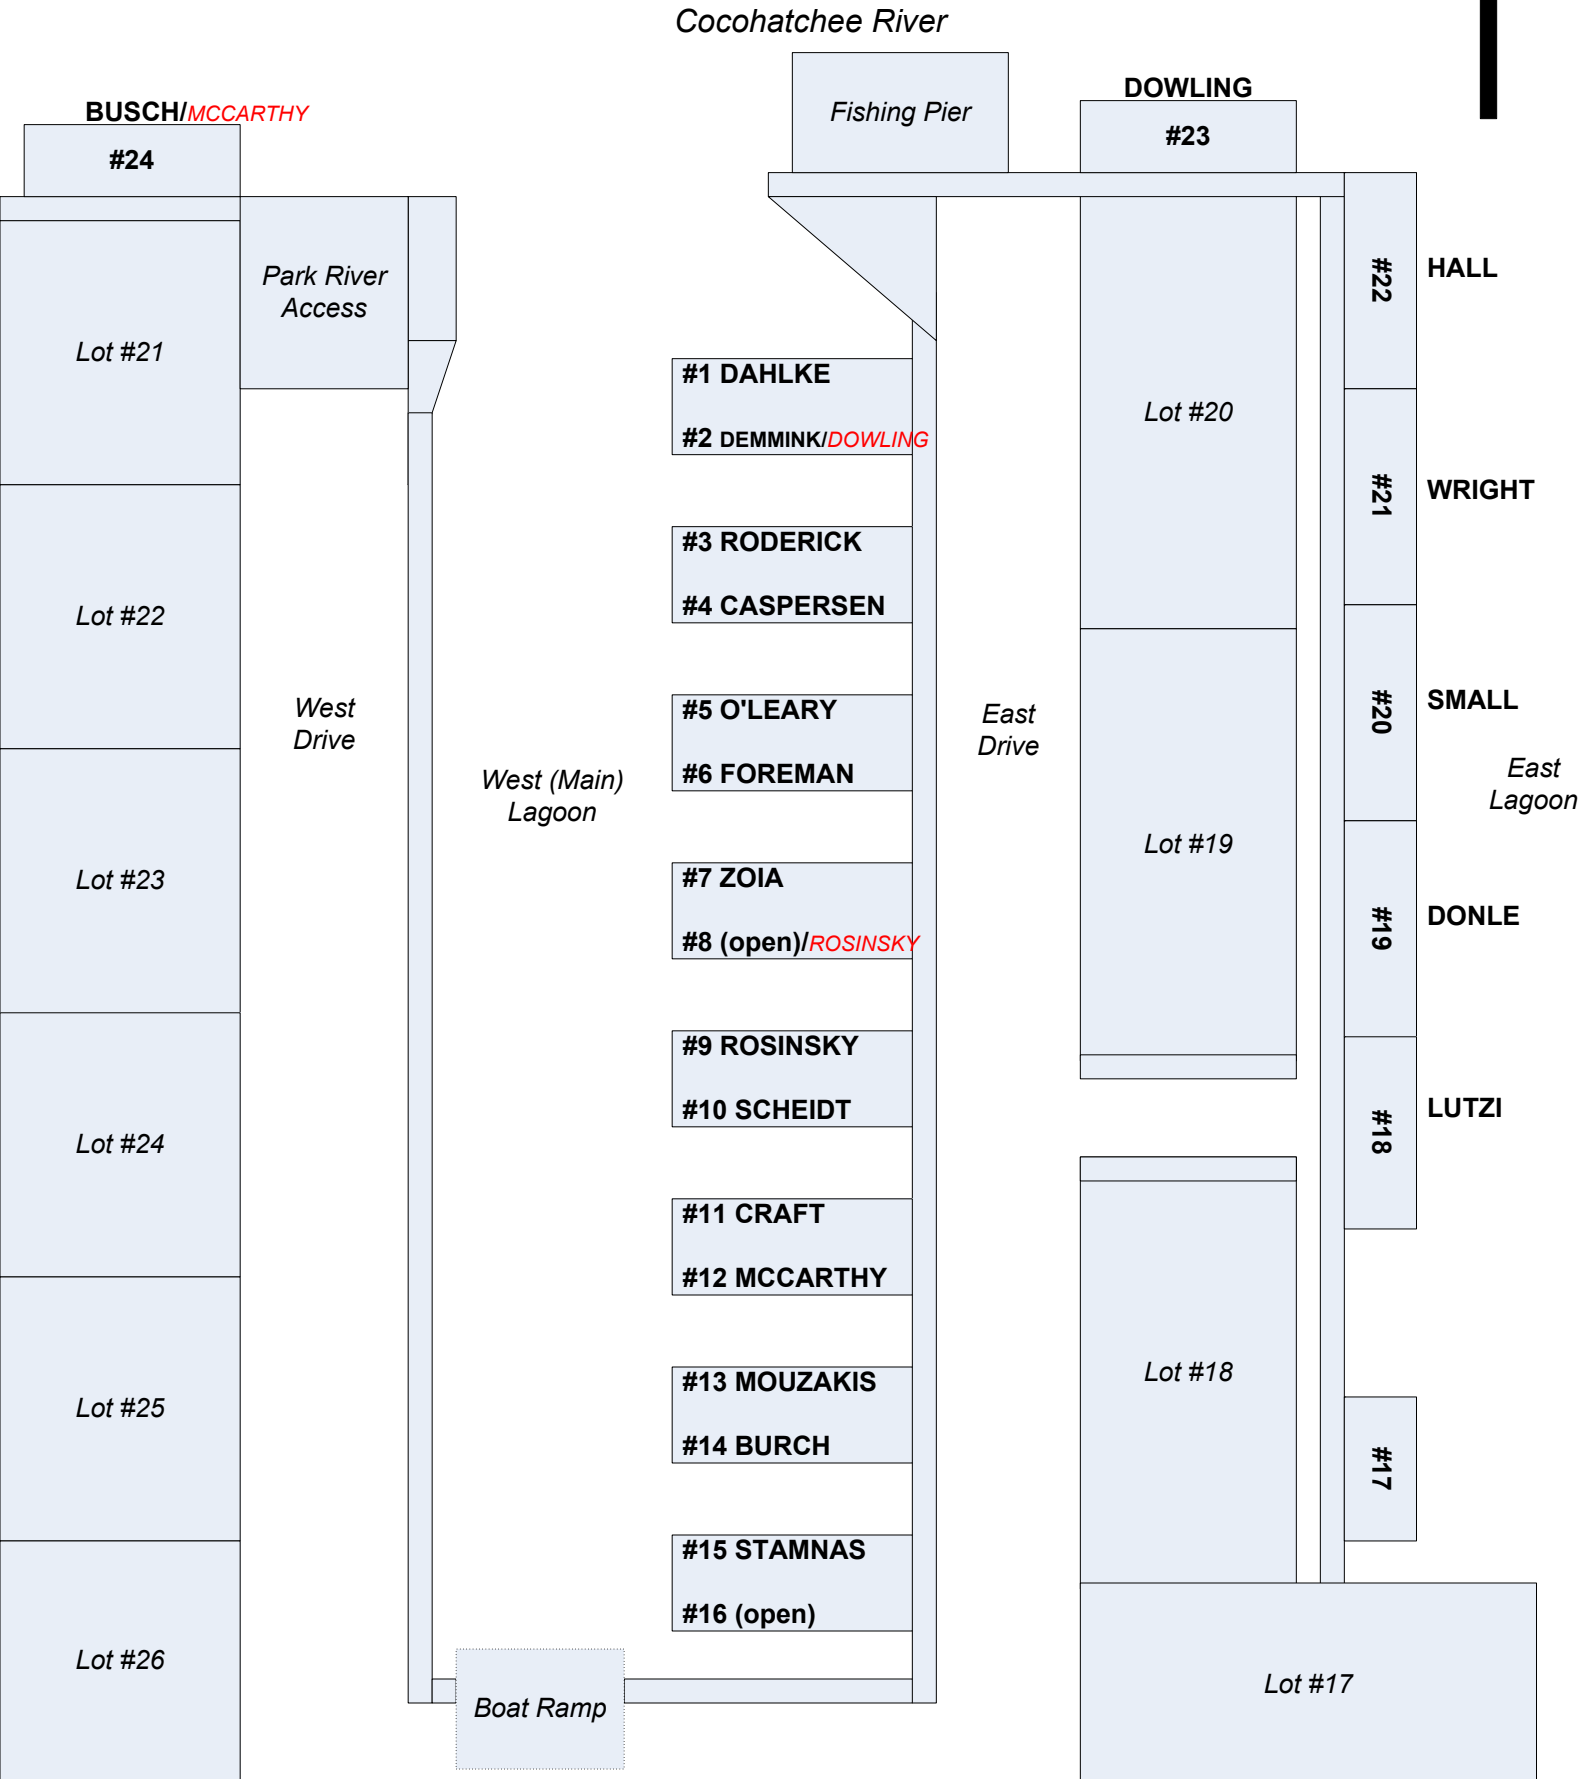

RNMHA, INC. BOAT DOCK ASSIGNMENTS Updated 1/2/2015

RED designates "temporary"
(MAP NOT TO SCALE)

RNMHA, INC. BOAT DOCK ASSIGNMENTS Updated 1/20/2015

RED designates "temporary"
(MAP NOT TO SCALE)

RNMHA, INC. BOAT DOCK ASSIGNMENTS Updated 1/24/2015

**RED designates "temporary"
(MAP NOT TO SCALE)**

RNMHA, INC. BOAT DOCK ASSIGNMENTS Updated 6/5/2015

RED designates "temporary"
(MAP NOT TO SCALE)

RNMHA, INC. BOAT DOCK ASSIGNMENTS Updated 10/24/2015

Cocohatchee River

Fishing Pier

DOWLING

BUSCH (McCarthy)

#24

#23

Lot #21

Park River Access

#1 DAHLKE

#2 DEMMINK

Lot #20

#22

HALL

Lot #22

#3 RODERICK

#4 CASPERSEN

#21