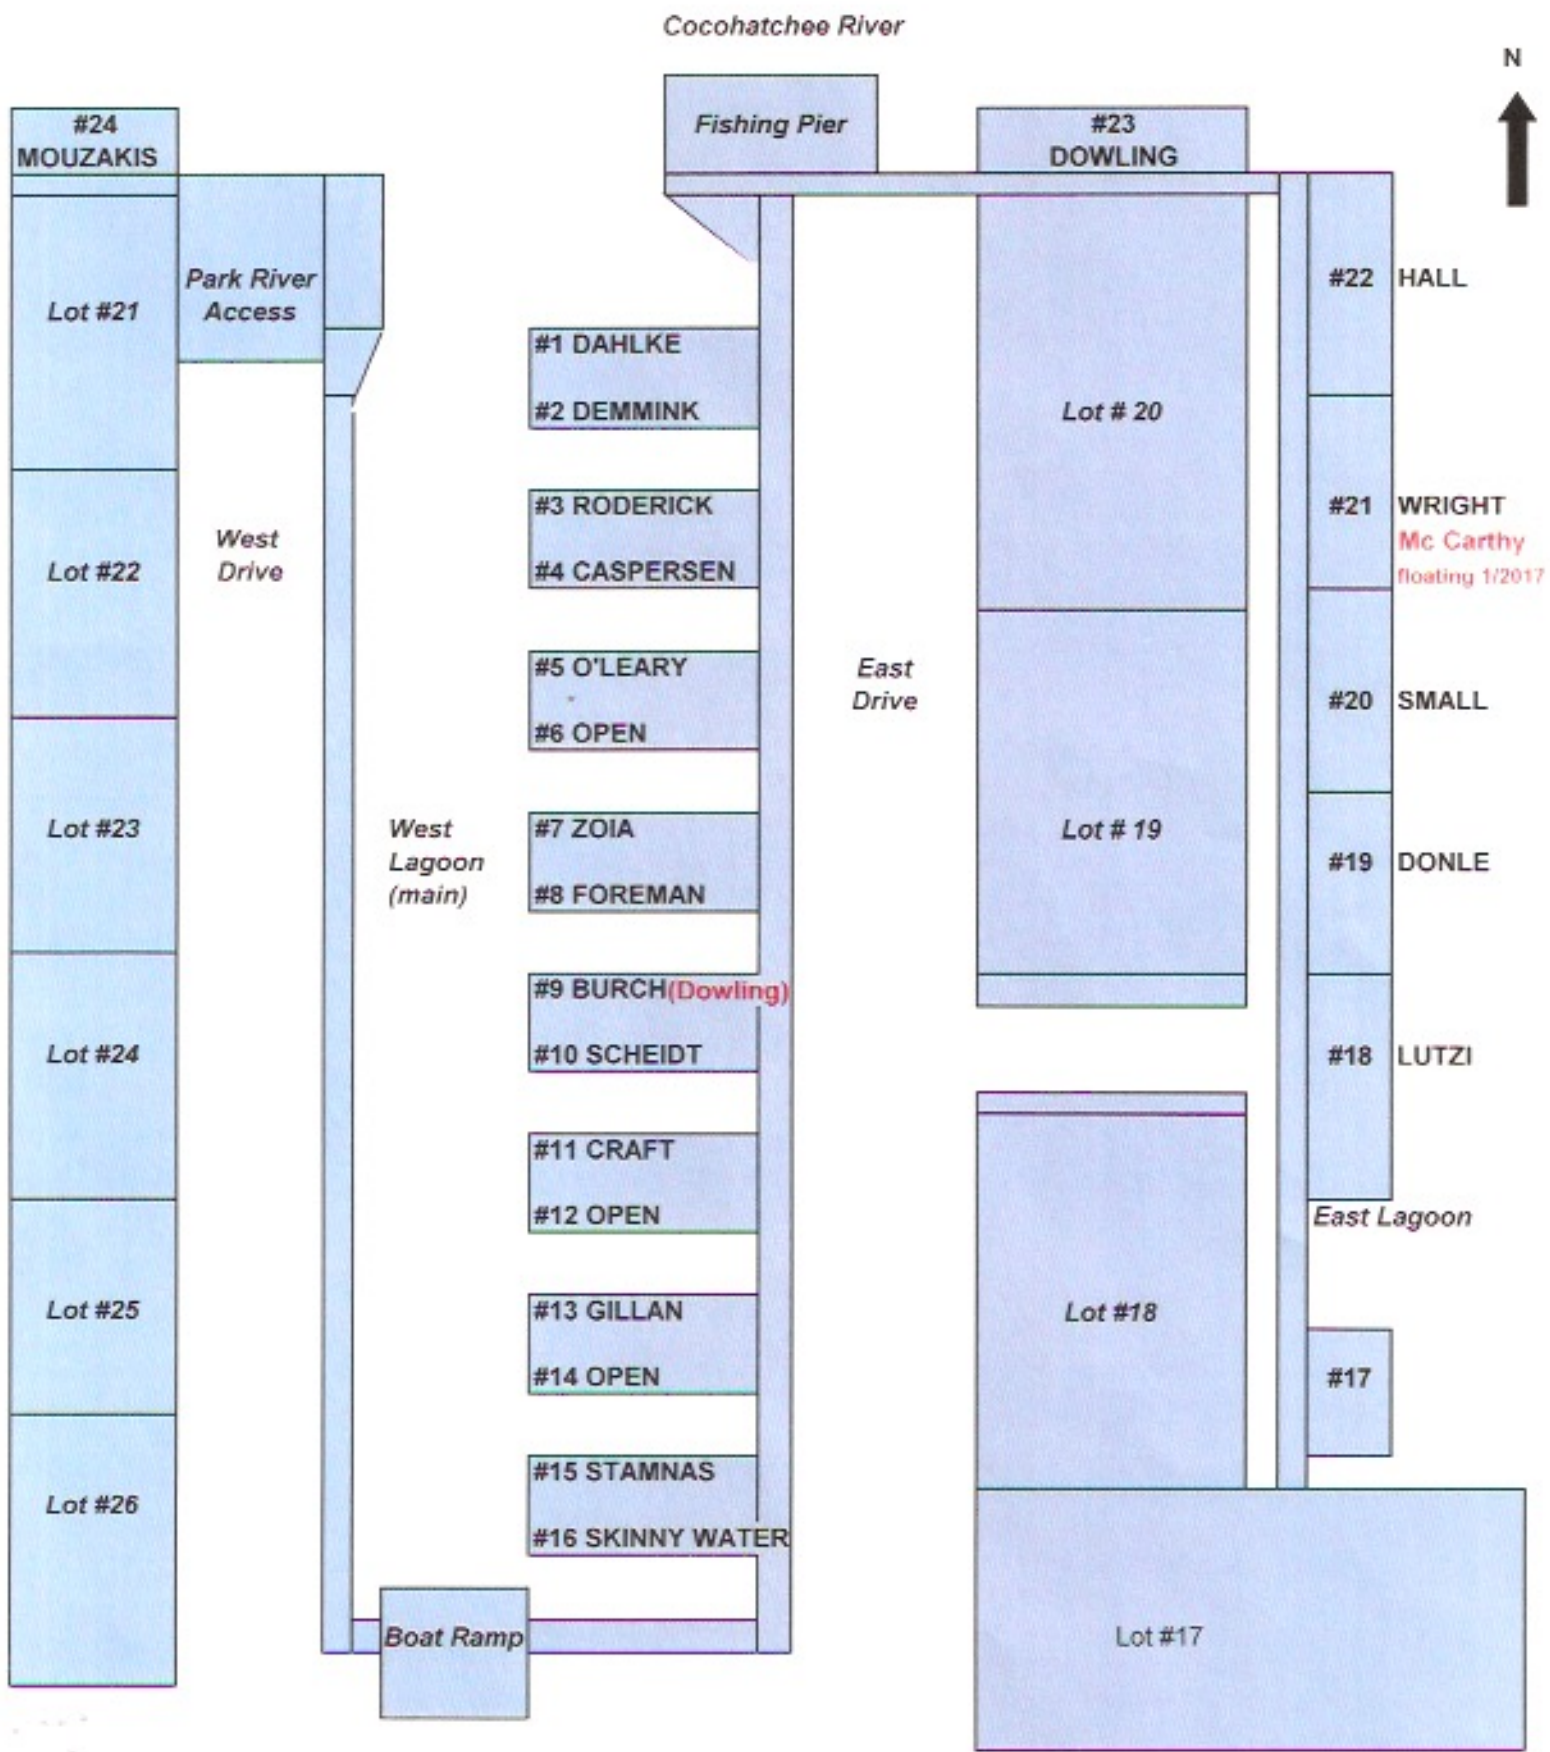

RNMHA, Inc.
 Boat Slip Assignments
 Updated May 7, 2016

Cocohatchee River

N

NTS

Red Assignments designates as a TEMPORARY STATUS

RNMHA, Inc.
 Boat Slip Assignments
 Updated November 7, 2016

RNMHA, Inc.
 Boat Slip Assignments
 Updated December 18, 2016

NTS

Red Assignments designates as a TEMPORARY STATUS