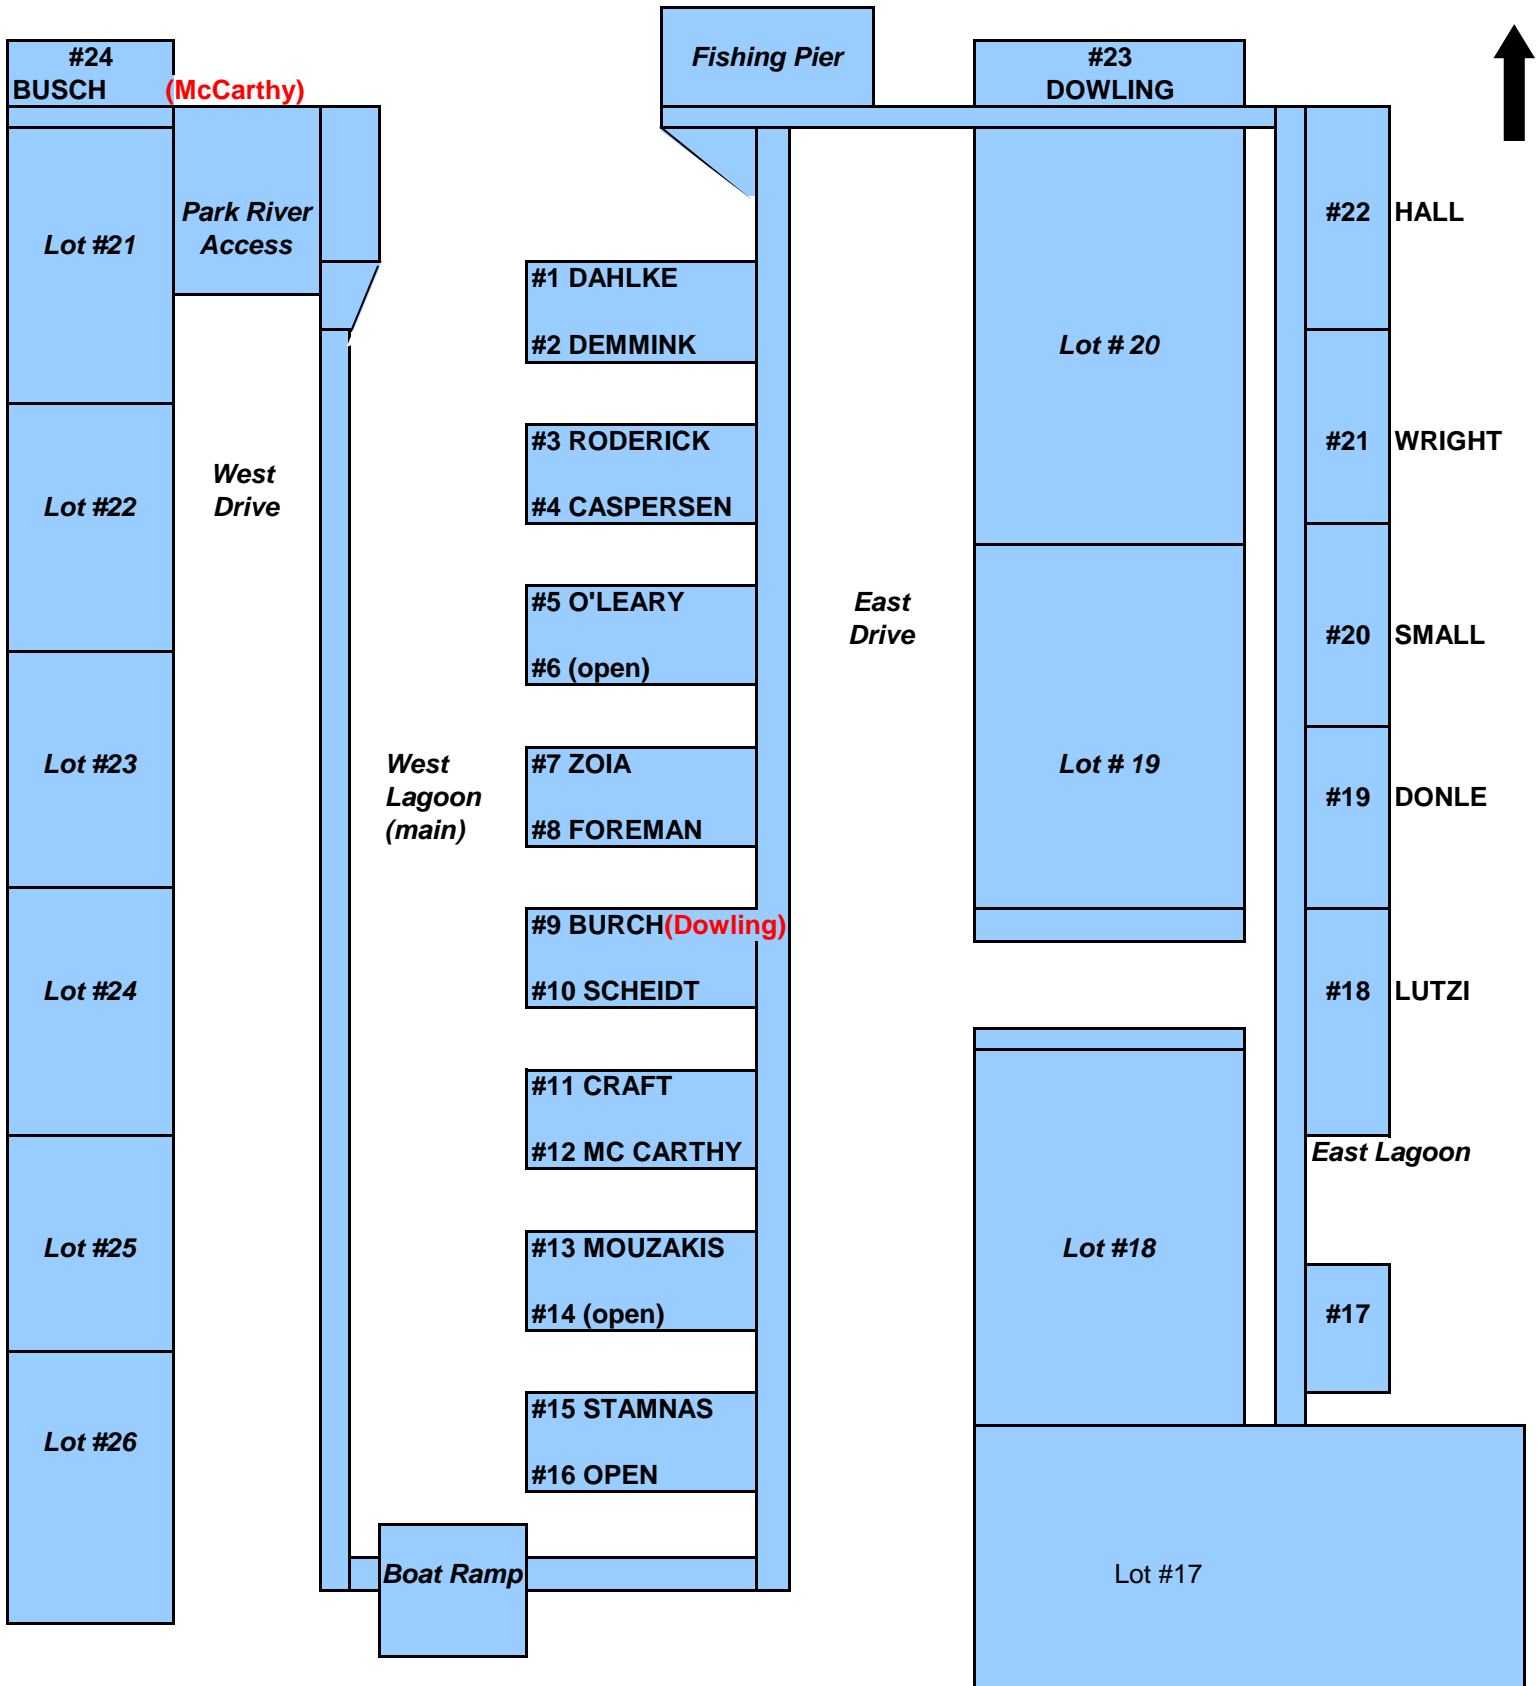

RNMHA, Inc.
 Boat Slip Assignments
 Updated May 7, 2016

Cocohatchee River

N

NTS

Red Assignments designates as a TEMPORARY STATUS

RNMHA, Inc.
 Boat Slip Assignments
 Updated November 7, 2016

RNMHA, Inc.
 Boat Slip Assignments
 Updated December 18, 2016

NTS

Red Assignments designates as a TEMPORARY STATUS