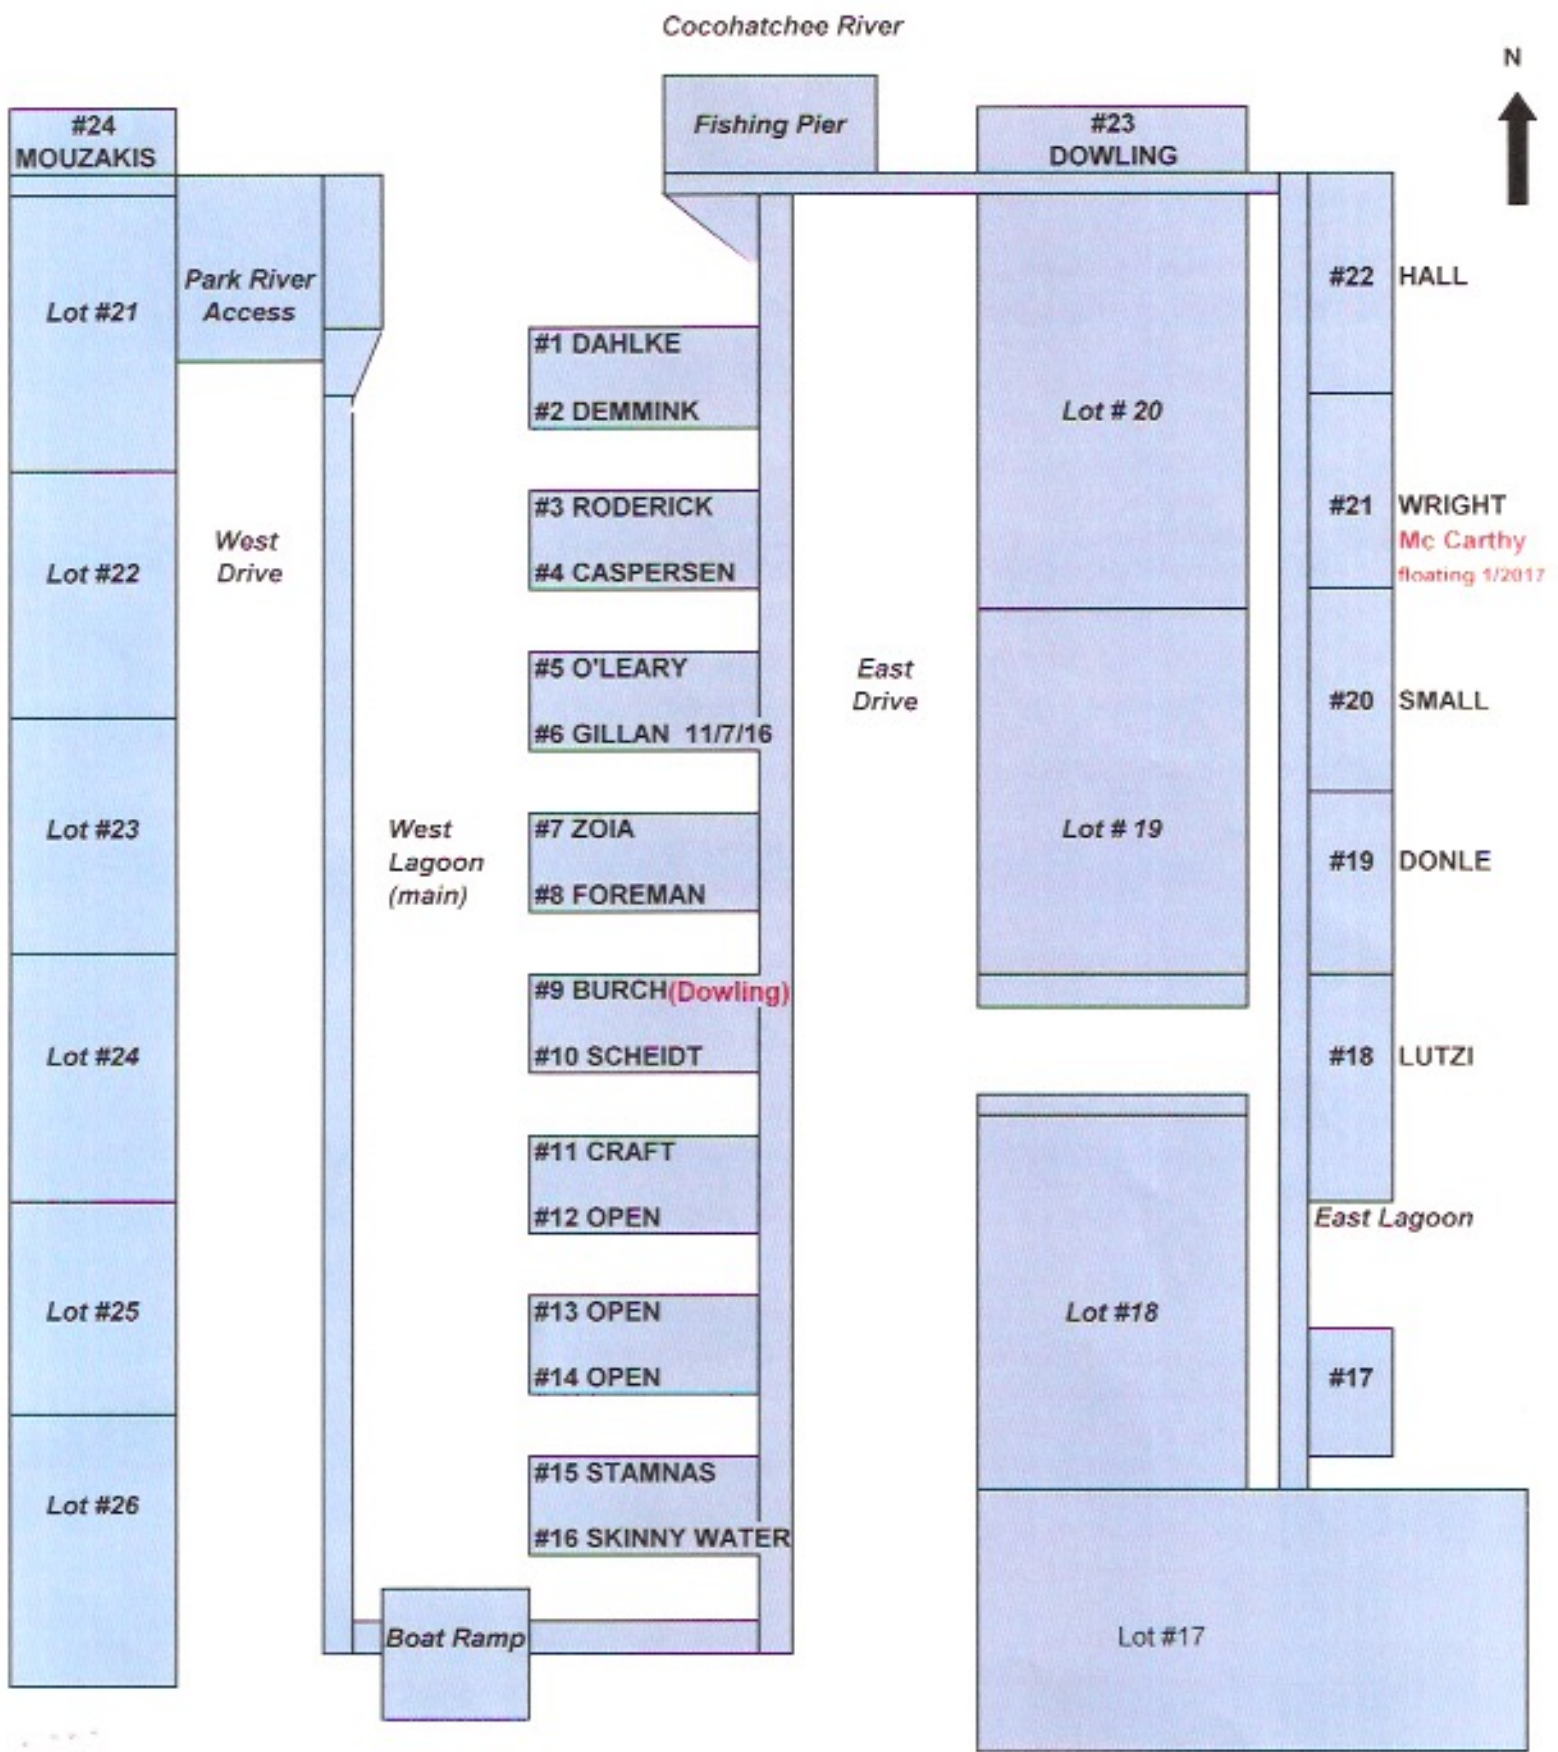

RNMHA, Inc.
 Boat Slip Assignments
 Updated May 7, 2016

Cocohatchee River

N

NTS

Red Assignments designates as a TEMPORARY STATUS

RNMHA, Inc.
 Boat Slip Assignments
 Updated November 7, 2016

RNMHA, Inc.
 Boat Slip Assignments
 Updated December 18, 2016

NTS

Red Assignments designates as a TEMPORARY STATUS