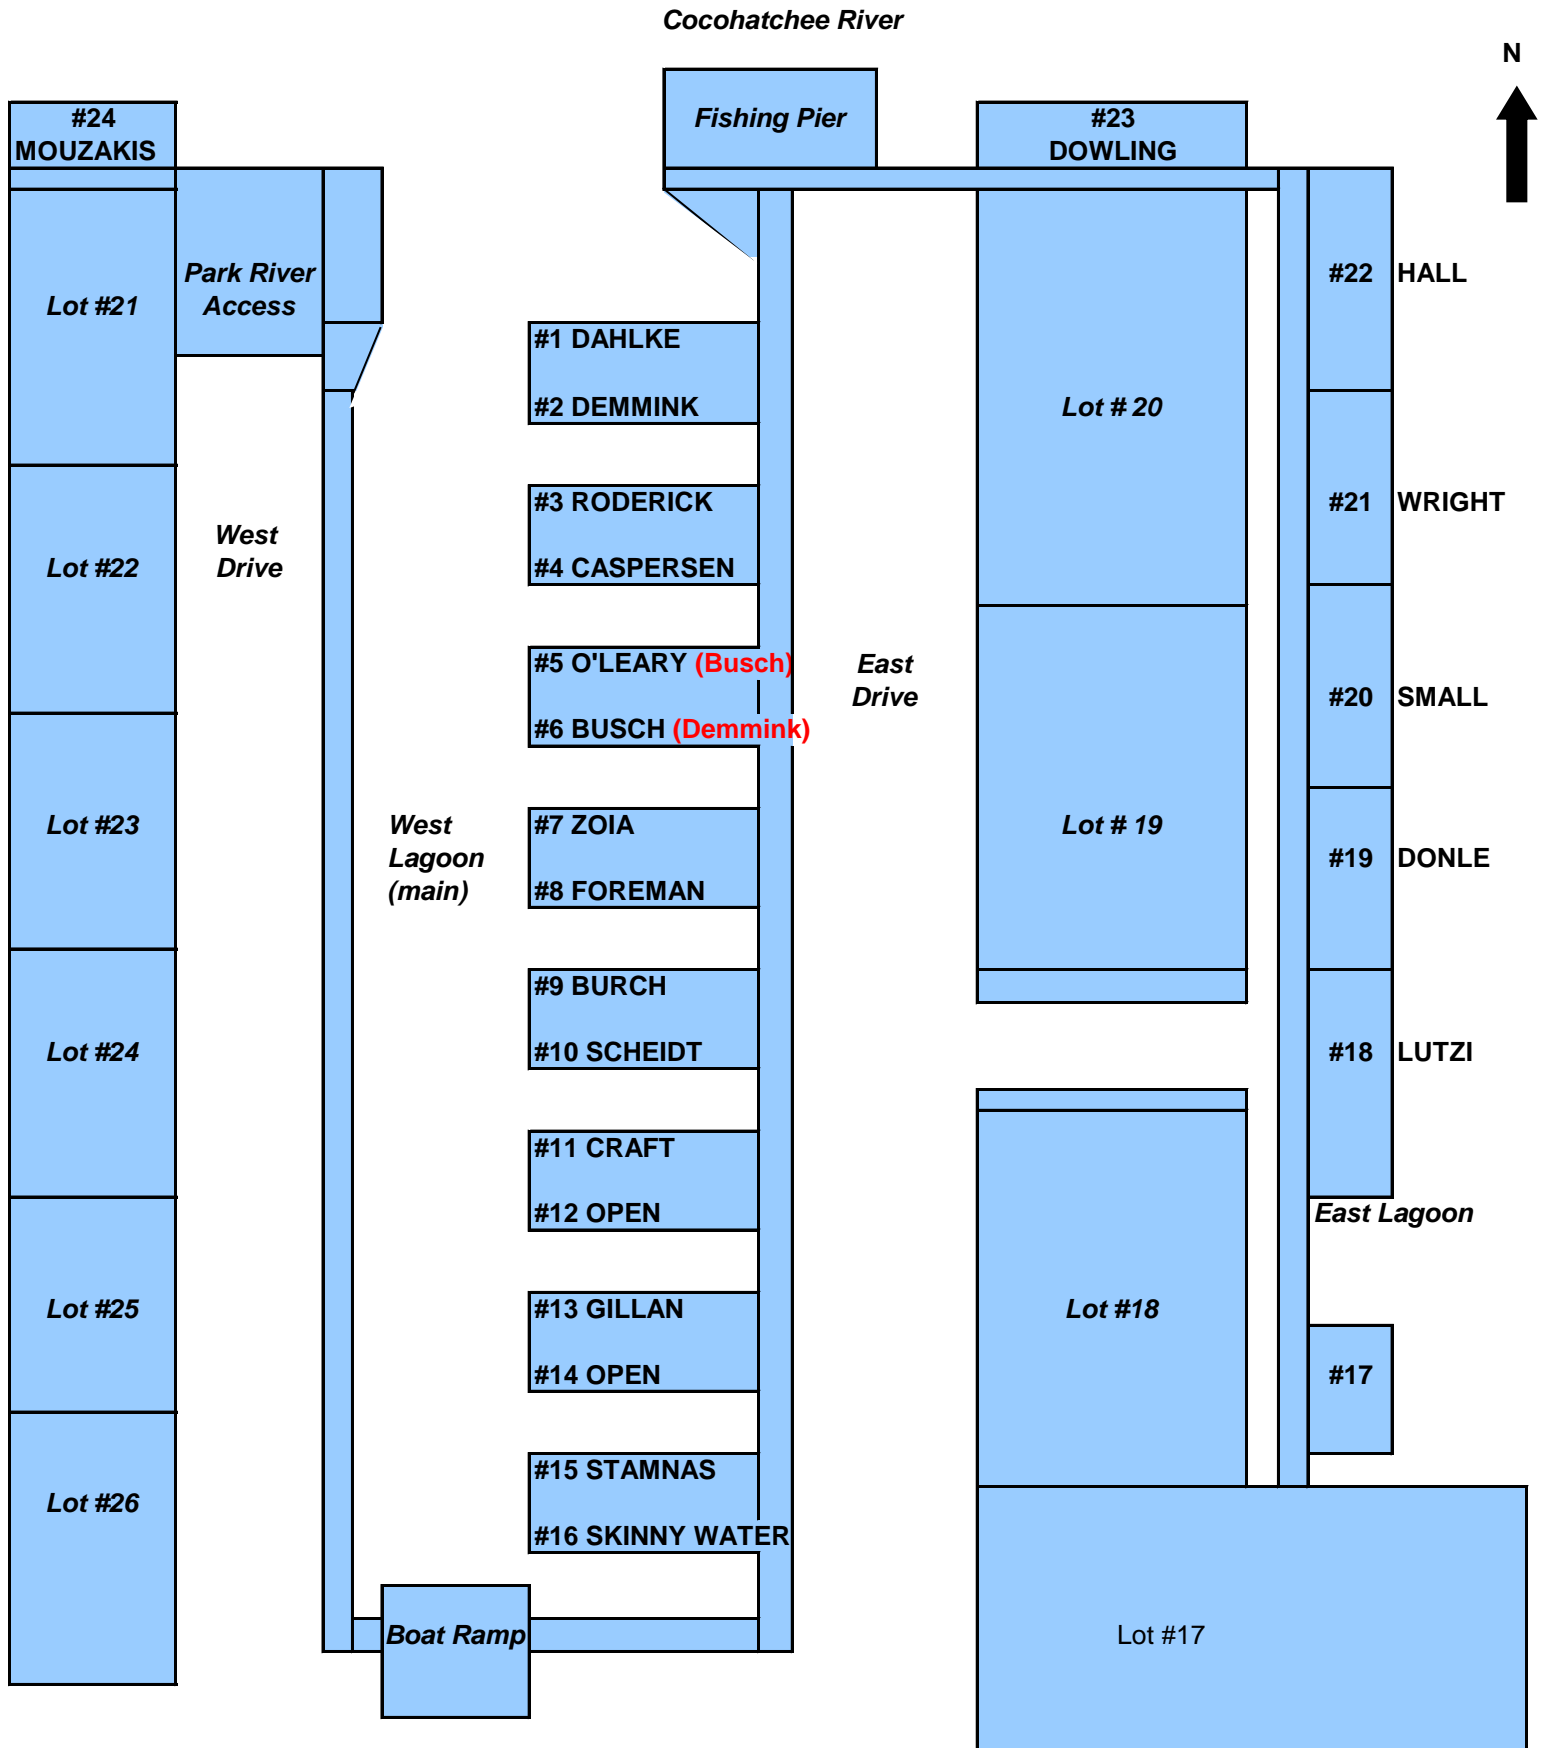

RNMHA, Inc.
 Boat Slip Assignments
 Updated January 08, 2017

NTS

Red Assignments designates as a TEMPORARY STATUS

RNMHA, Inc.
 Boat Slip Assignments
 Updated February 3, 2017

N

NTS

Red Assignments designates as a TEMPORARY STATUS

RNMHA, Inc.
 Boat Slip Assignments
 Updated February 15, 2017

NTS

Red Assignments designates as a TEMPORARY STATUS

RNMHA, Inc.
 Boat Slip Assignments
 Updated May 6, 2017

Cocohatchee River

N

NTS

Red Assignments designates as a TEMPORARY STATUS

RNMHA, Inc.
 Boat Slip Assignments
 Updated August 31, 2017

Cocohatchee River

N

NTS

Red Assignments designates as a TEMPORARY STATUS

RNMHA, Inc.
 Boat Slip Assignments
 Updated November 1, 2017

Cocohatchee River