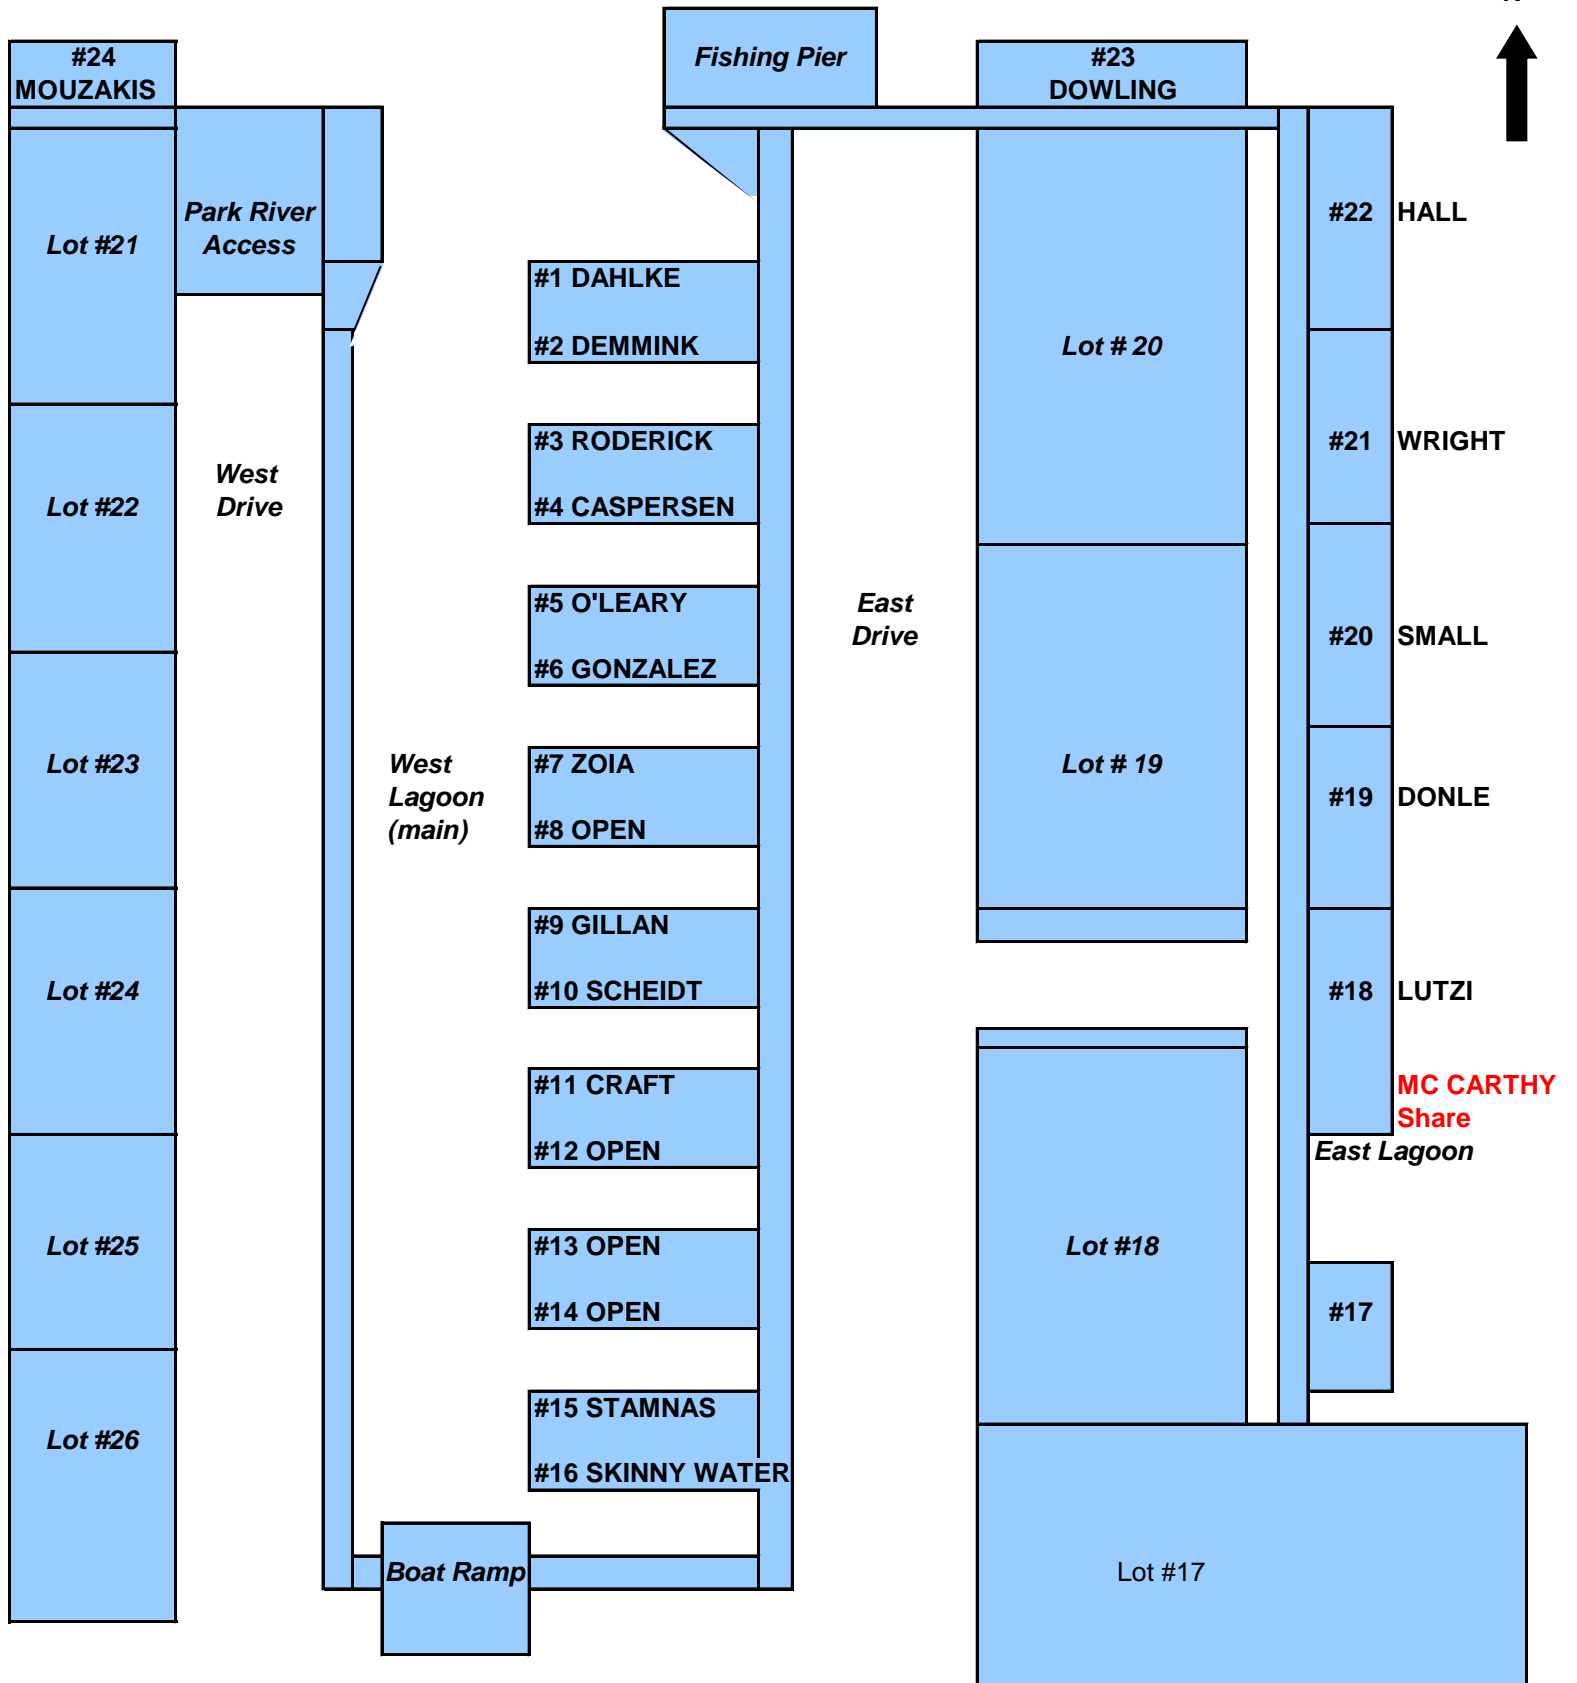

RNMHA, Inc.
Boat Slip Assignments
Updated November 1, 2017

Cocohatchee River

N

NTS

Red Assignments designates as a TEMPORARY STATUS