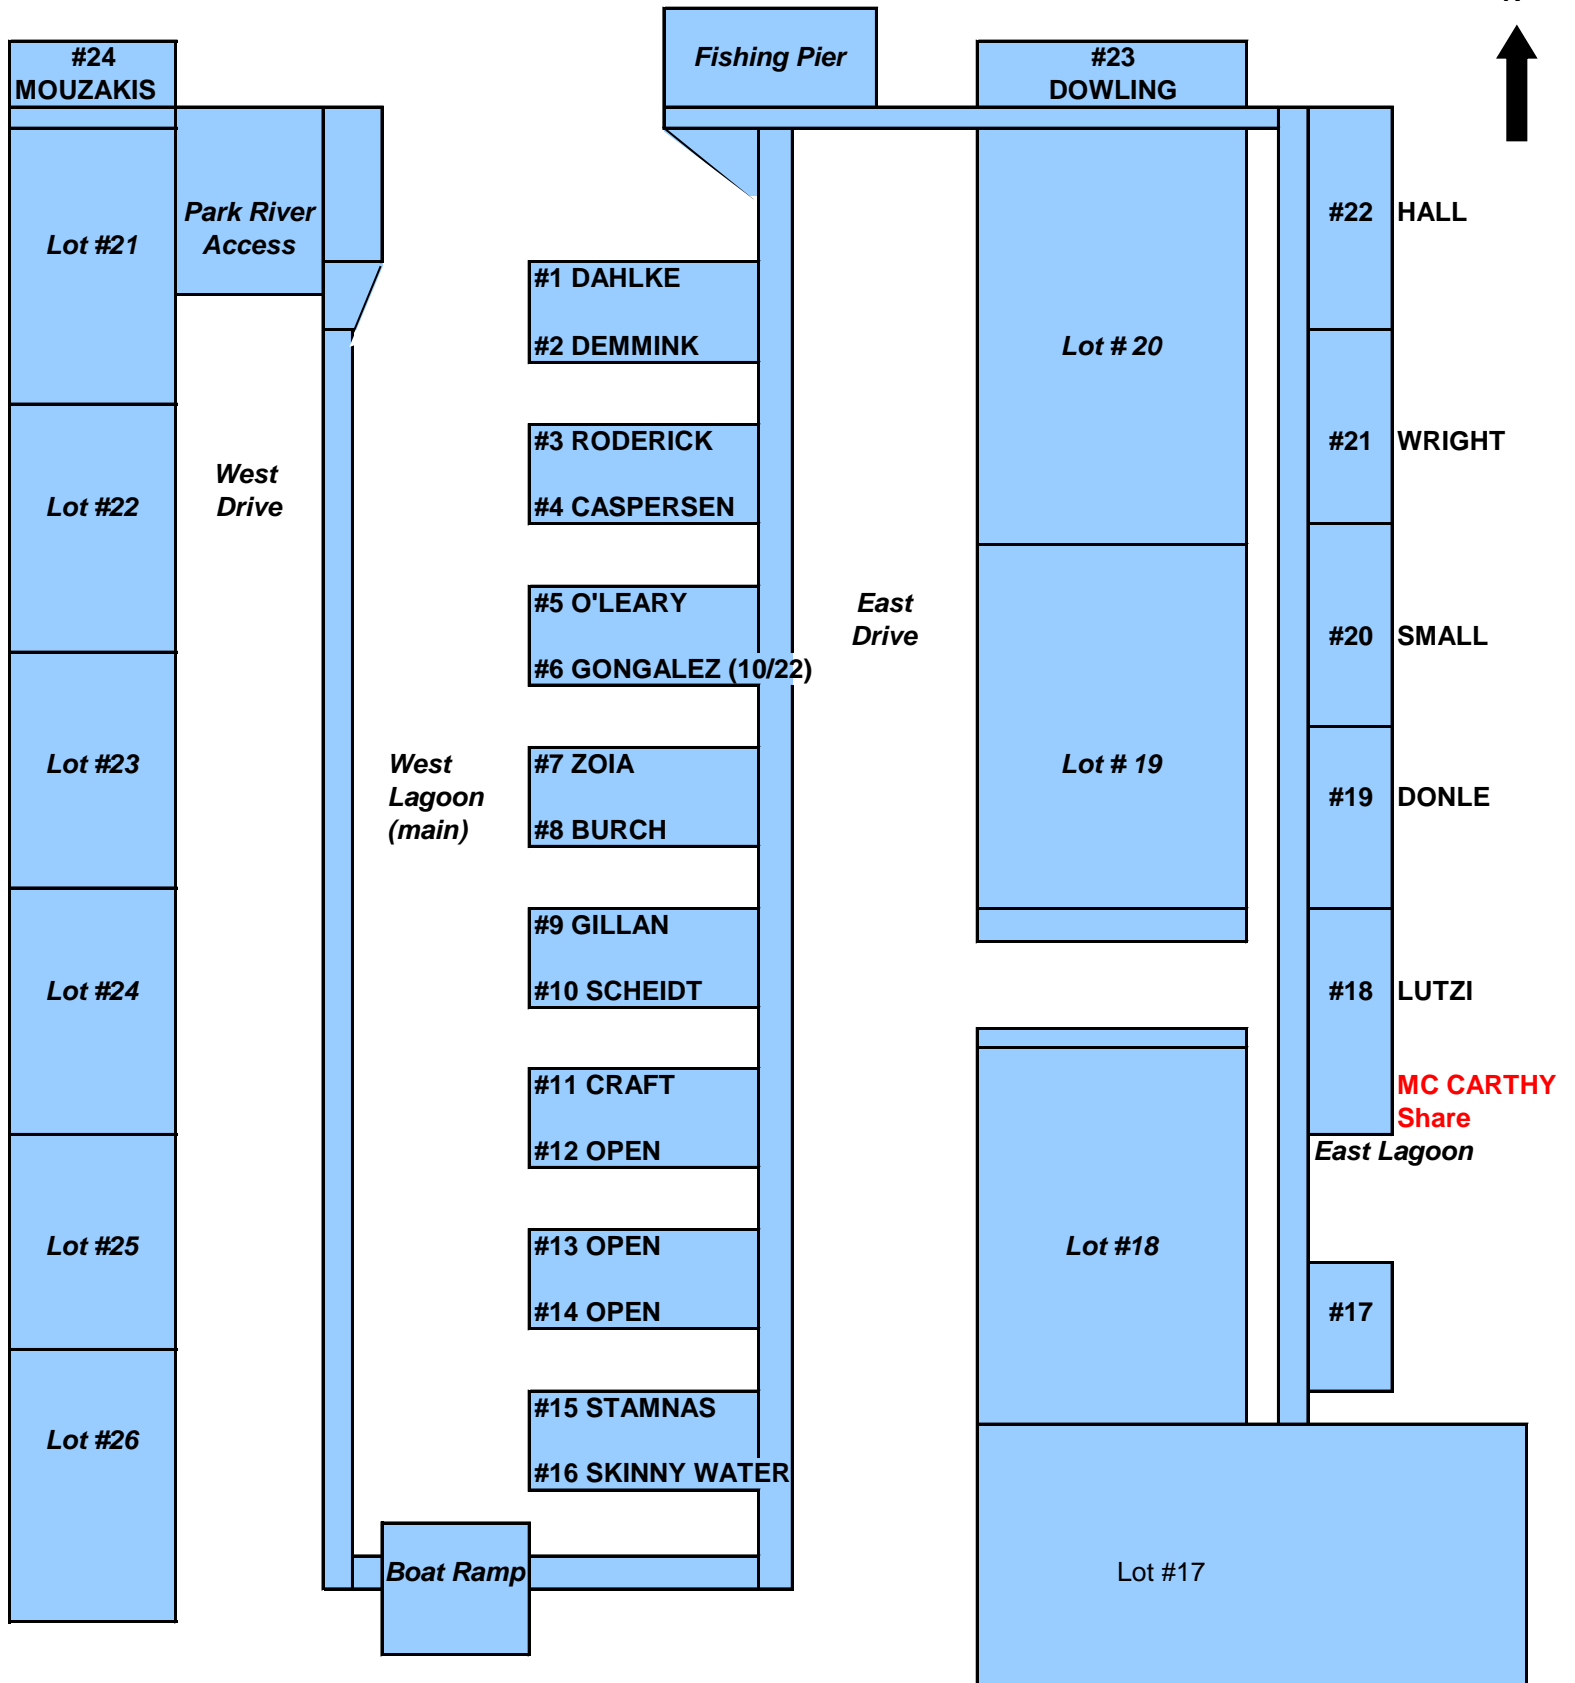

RNMHA, Inc.
 Boat Slip Assignments
 Updated February 15, 2017

NTS

Red Assignments designates as a TEMPORARY STATUS

RNMHA, Inc.
 Boat Slip Assignments
 Updated May 6, 2017

Cocohatchee River

N

NTS

Red Assignments designates as a TEMPORARY STATUS

RNMHA, Inc.
 Boat Slip Assignments
 Updated August 31, 2017

Cocohatchee River

N

NTS

Red Assignments designates as a TEMPORARY STATUS

RNMHA, Inc.
 Boat Slip Assignments
 Updated November 1, 2017

Cocohatchee River