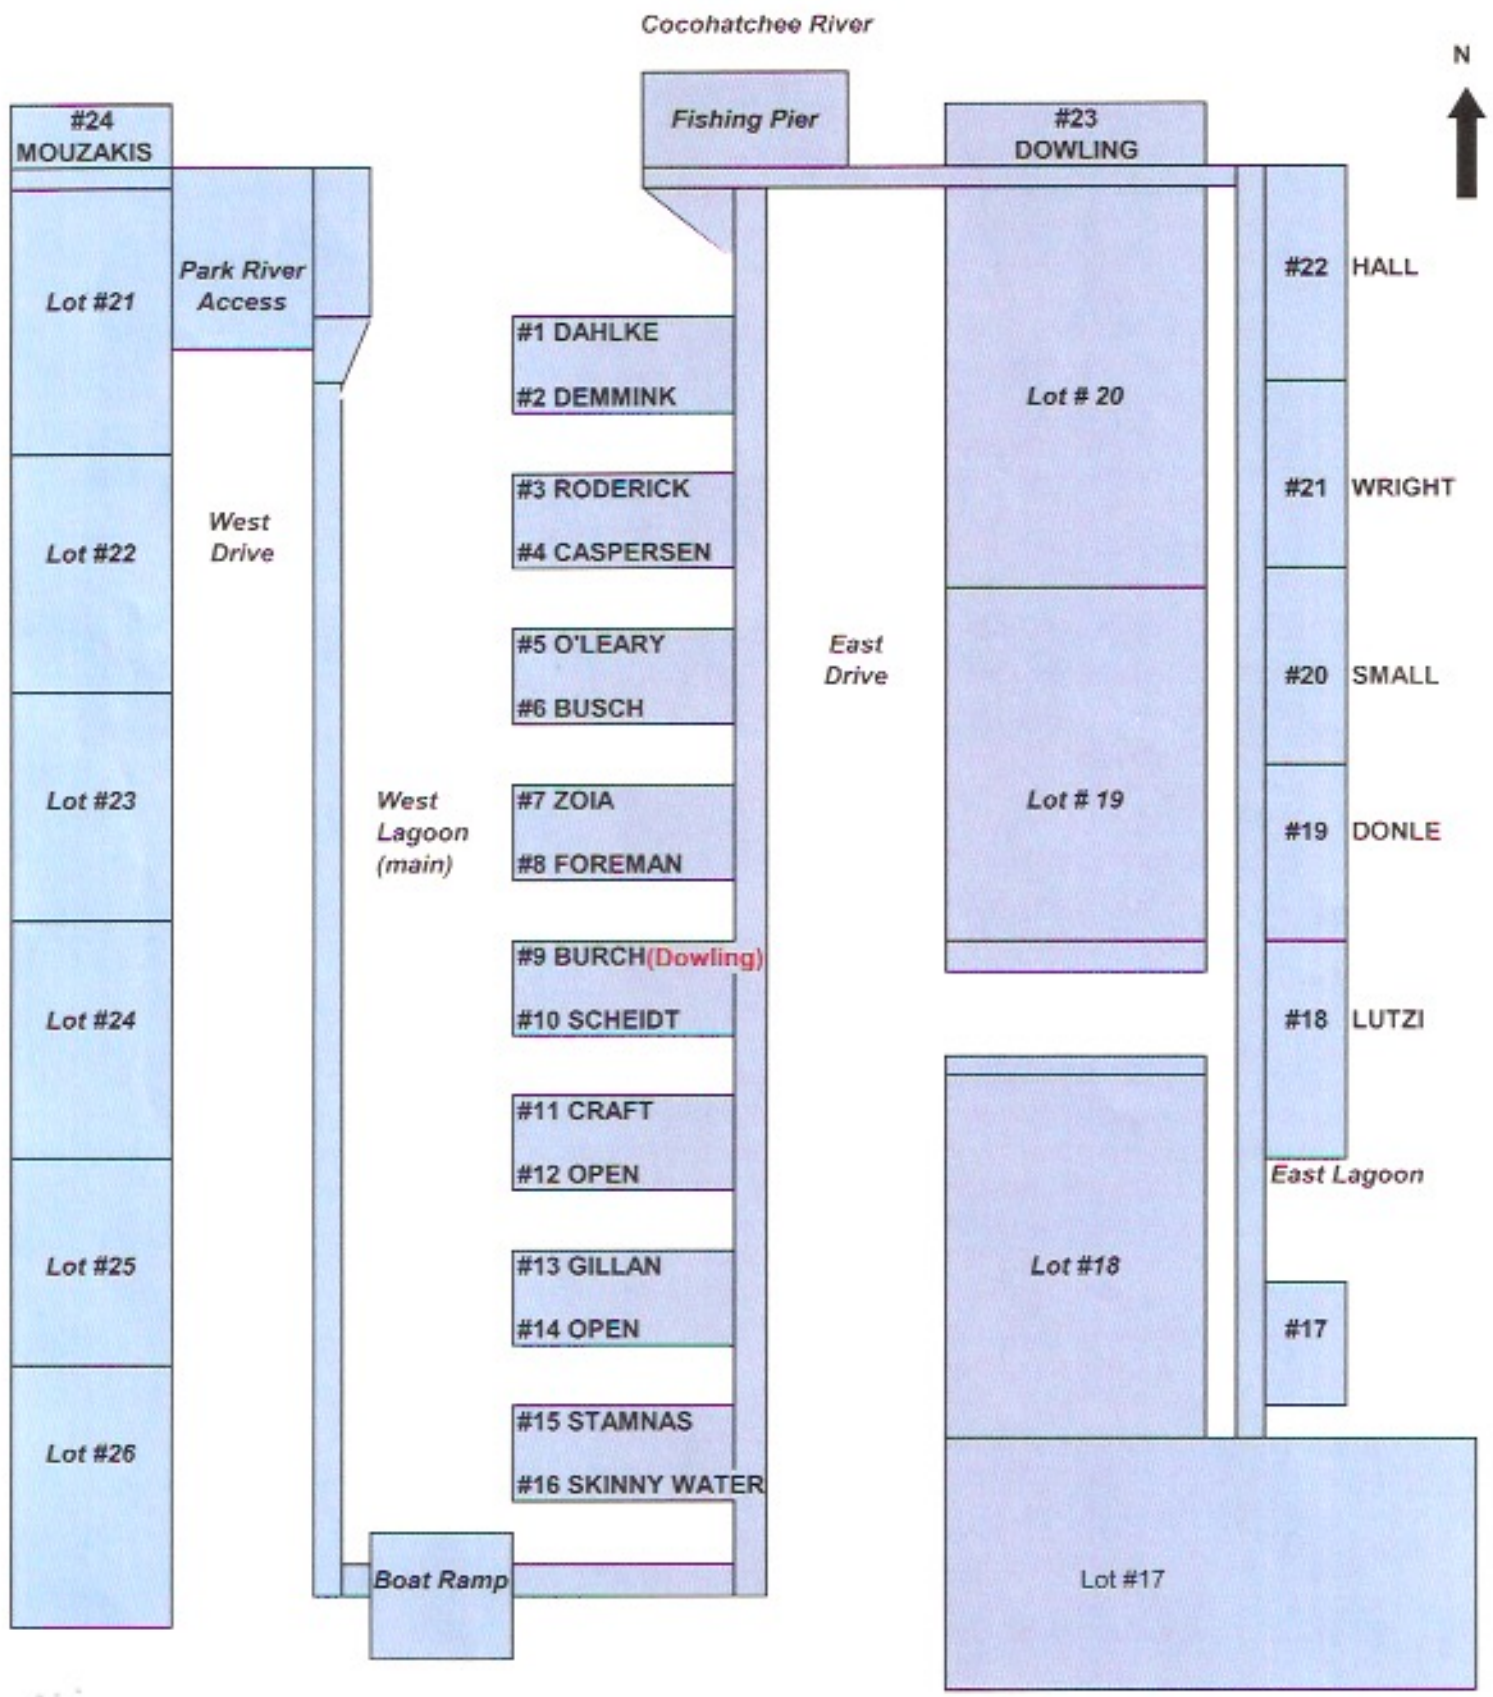

RNMHA, Inc.
 Boat Slip Assignments
 Updated January 08, 2017

NTS

Red Assignments designates as a TEMPORARY STATUS

RNMHA, Inc.
 Boat Slip Assignments
 Updated February 3, 2017

N

NTS

Red Assignments designates as a TEMPORARY STATUS

RNMHA, Inc.
 Boat Slip Assignments
 Updated February 15, 2017

NTS

Red Assignments designates as a TEMPORARY STATUS

RNMHA, Inc.
 Boat Slip Assignments
 Updated May 6, 2017

Cocohatchee River

N

NTS

Red Assignments designates as a TEMPORARY STATUS

RNMHA, Inc.
 Boat Slip Assignments
 Updated August 31, 2017

Cocohatchee River

N

NTS

Red Assignments designates as a TEMPORARY STATUS

RNMHA, Inc.
 Boat Slip Assignments
 Updated November 1, 2017

Cocohatchee River