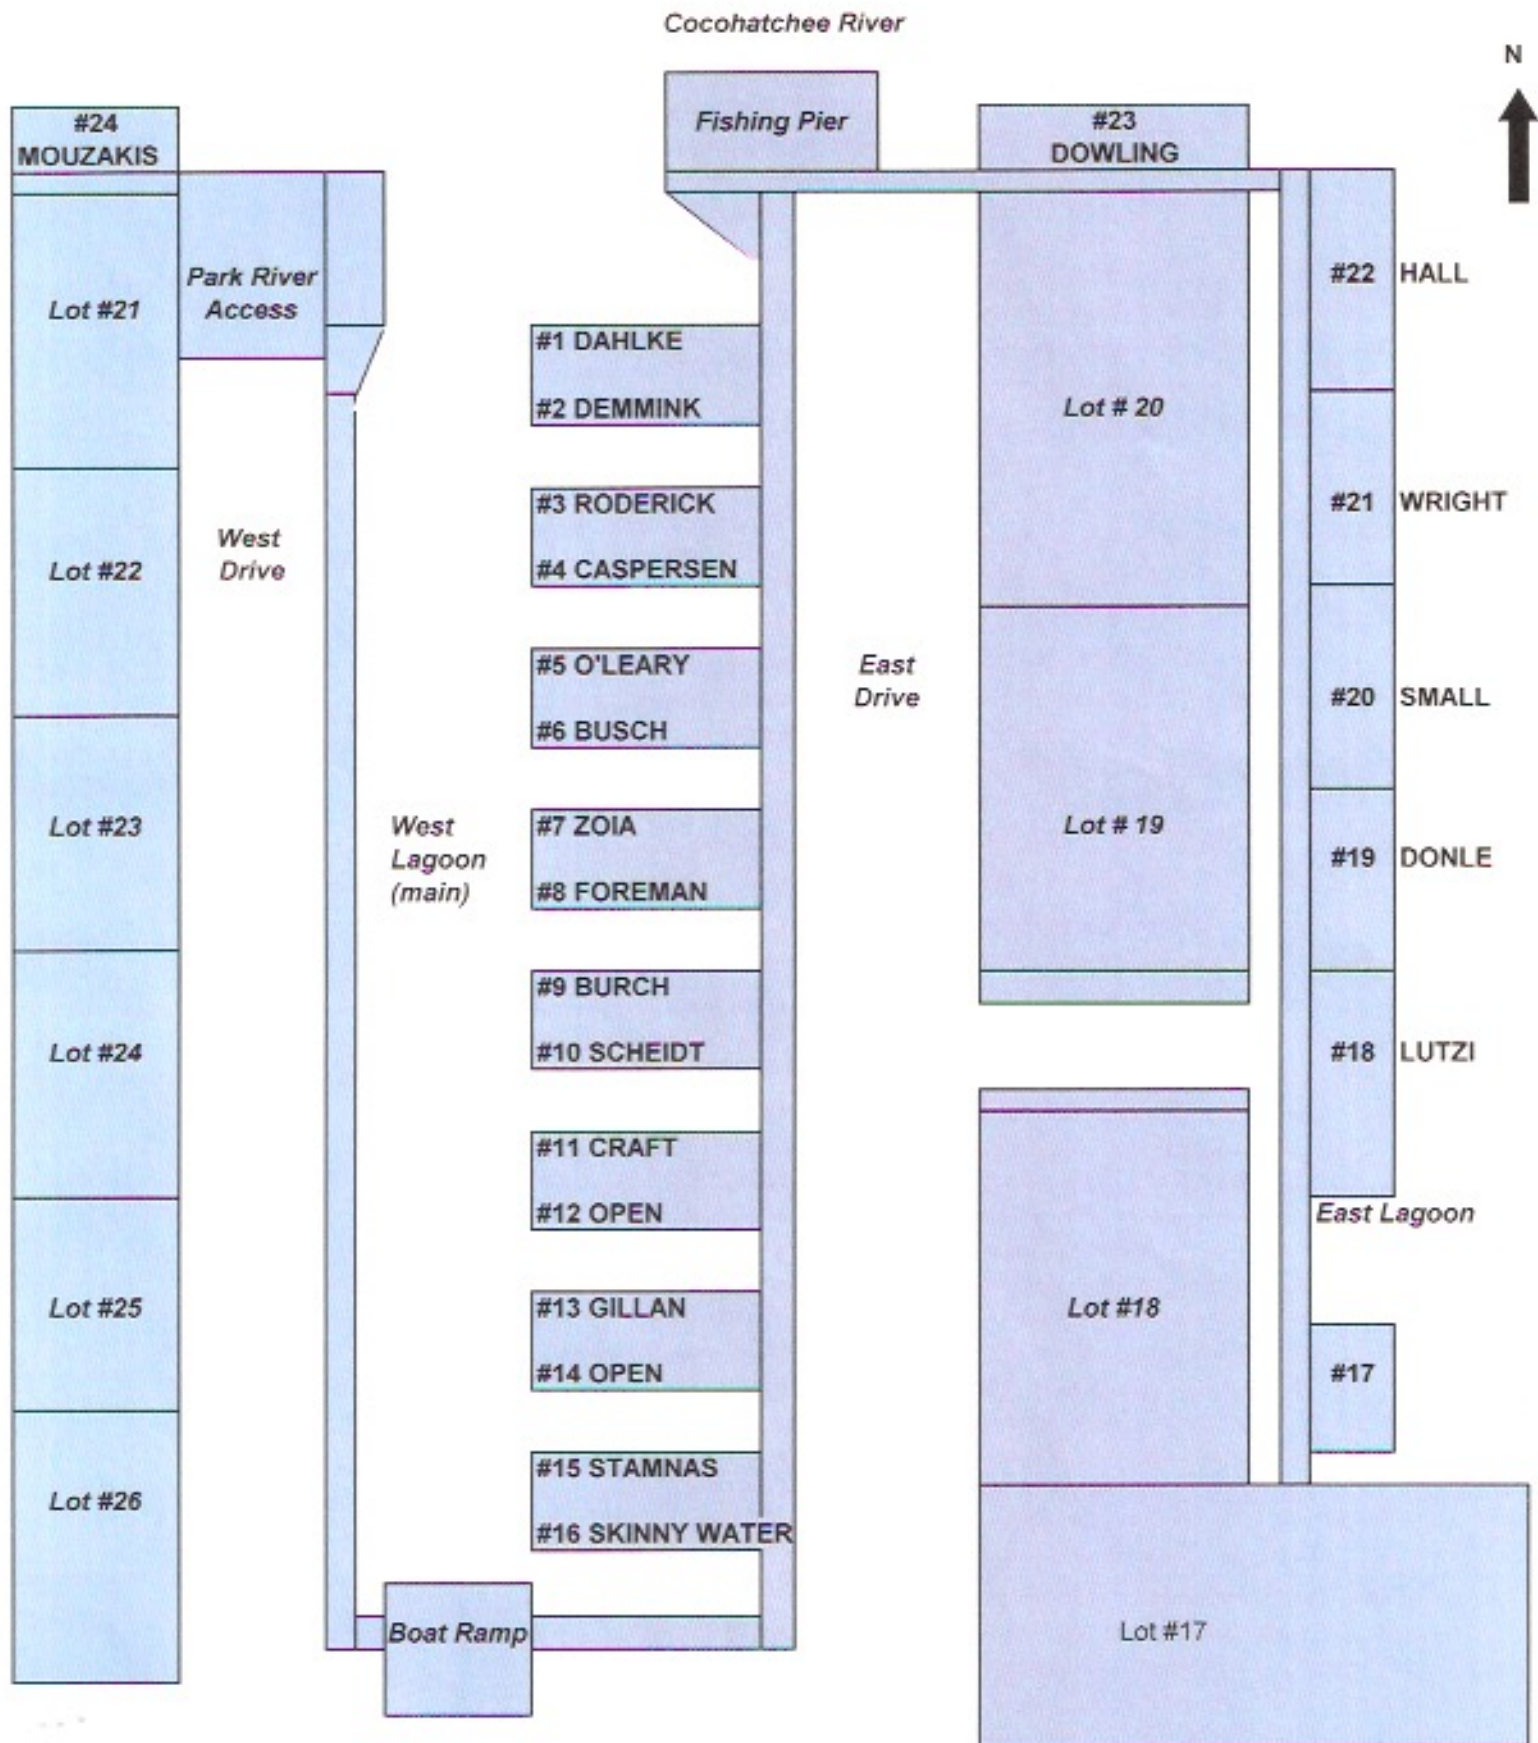

RNMHA, Inc.
 Boat Slip Assignments
 Updated January 08, 2017

NTS

Red Assignments designates as a TEMPORARY STATUS

RNMHA, Inc.
 Boat Slip Assignments
 Updated February 3, 2017

N

NTS

Red Assignments designates as a TEMPORARY STATUS

RNMHA, Inc.
 Boat Slip Assignments
 Updated February 15, 2017

NTS

Red Assignments designates as a TEMPORARY STATUS

RNMHA, Inc.
 Boat Slip Assignments
 Updated May 6, 2017

Cocohatchee River

N

NTS

Red Assignments designates as a TEMPORARY STATUS

RNMHA, Inc.
 Boat Slip Assignments
 Updated August 31, 2017

Cocohatchee River

N

NTS

Red Assignments designates as a TEMPORARY STATUS

RNMHA, Inc.
 Boat Slip Assignments
 Updated November 1, 2017

Cocohatchee River