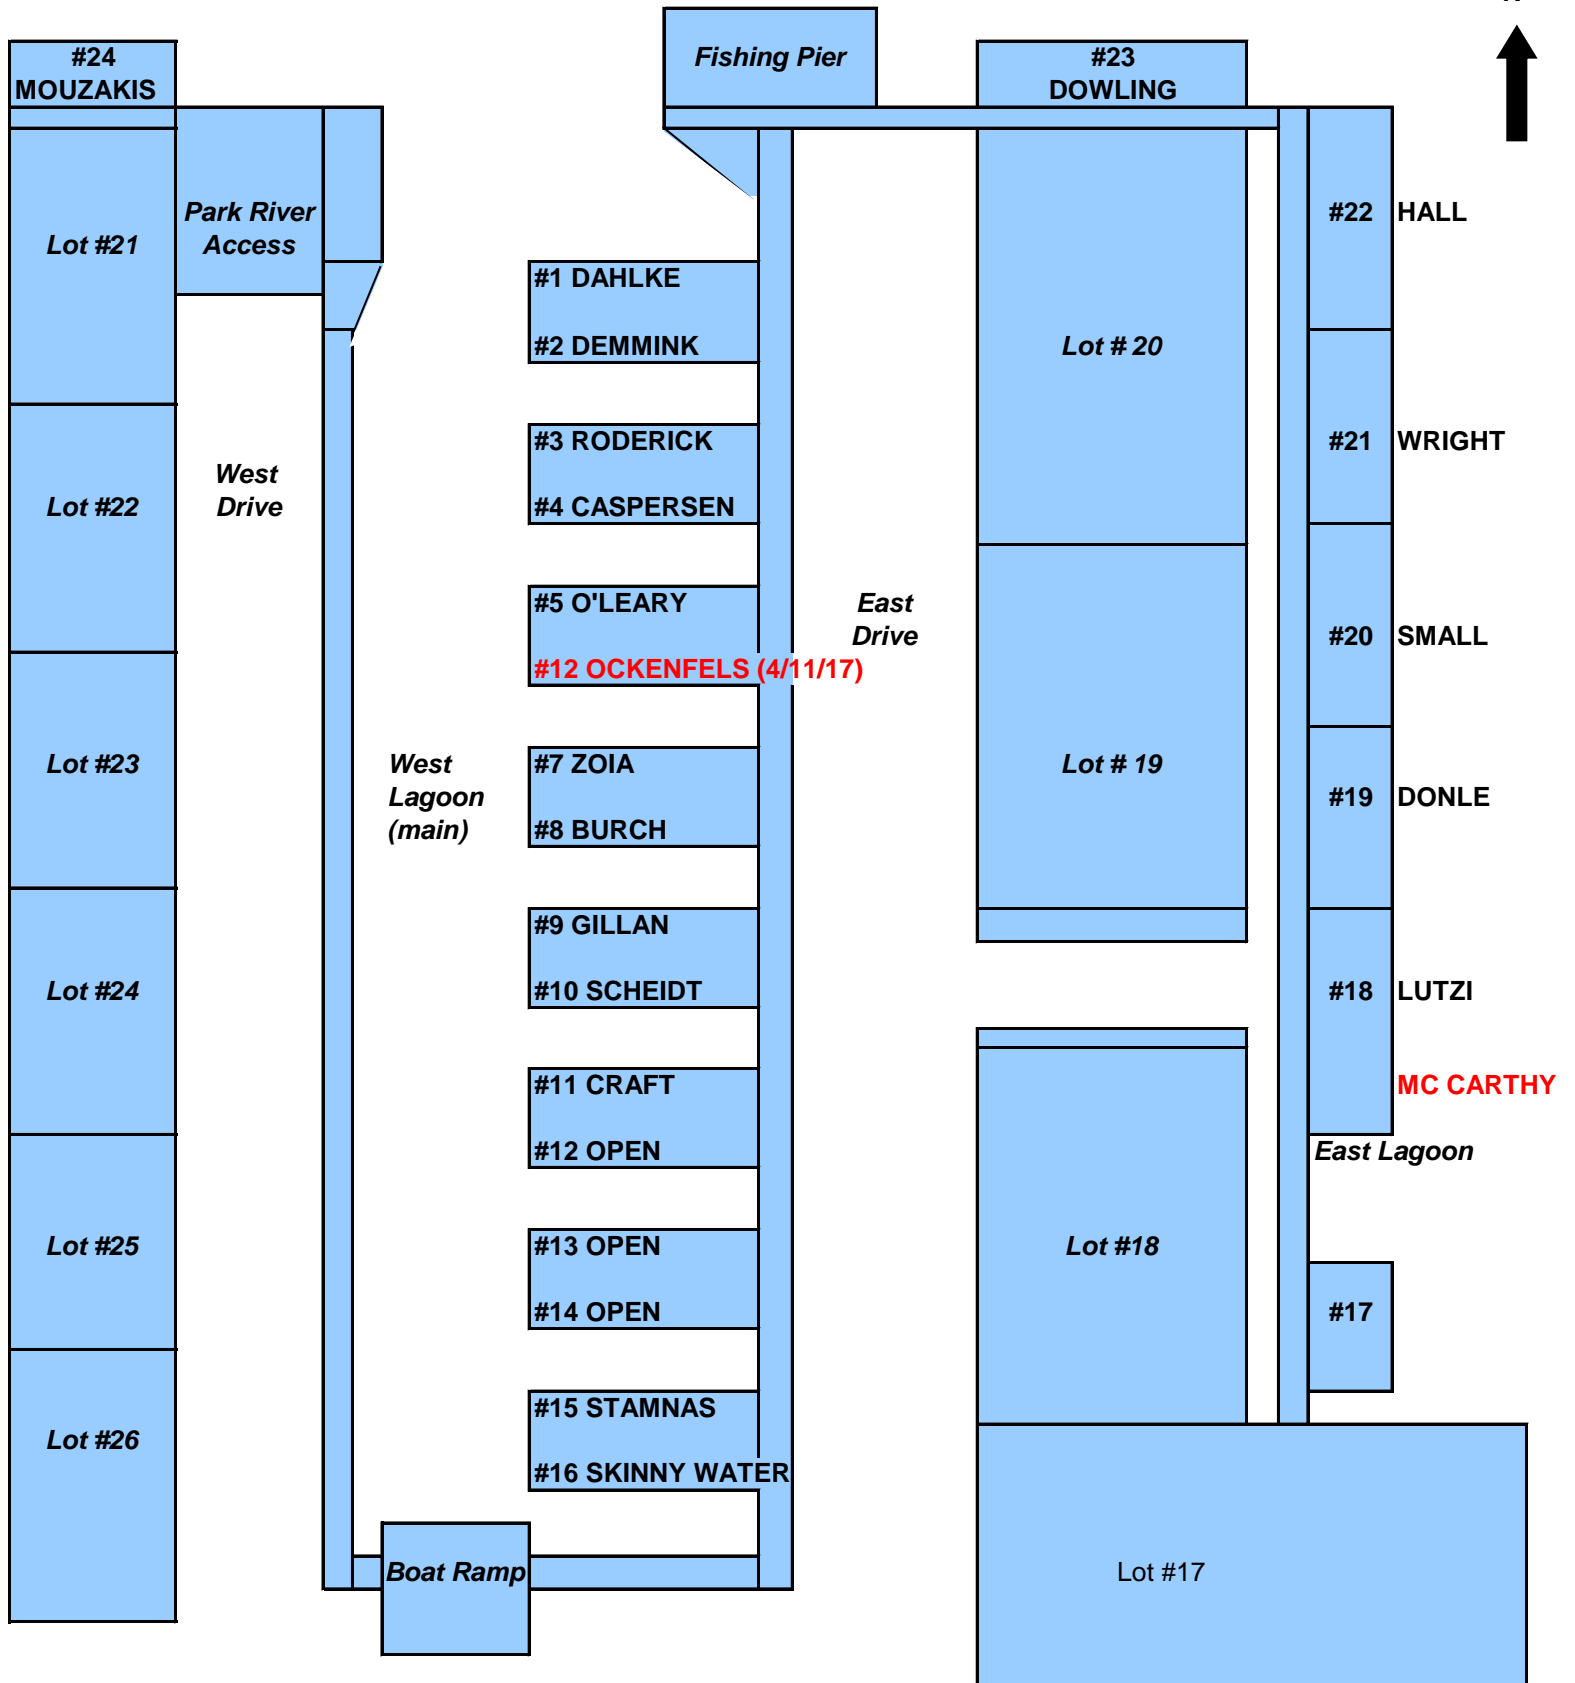

RNMHA, Inc.
 Boat Slip Assignments
 Updated January 08, 2017

NTS

Red Assignments designates as a TEMPORARY STATUS

RNMHA, Inc.
 Boat Slip Assignments
 Updated February 3, 2017

N

NTS

Red Assignments designates as a TEMPORARY STATUS

RNMHA, Inc.
 Boat Slip Assignments
 Updated February 15, 2017

NTS

Red Assignments designates as a TEMPORARY STATUS

RNMHA, Inc.
 Boat Slip Assignments
 Updated May 6, 2017

Cocohatchee River

N

NTS

Red Assignments designates as a TEMPORARY STATUS

RNMHA, Inc.
 Boat Slip Assignments
 Updated August 31, 2017

Cocohatchee River

N

NTS

Red Assignments designates as a TEMPORARY STATUS

RNMHA, Inc.
 Boat Slip Assignments
 Updated November 1, 2017

Cocohatchee River