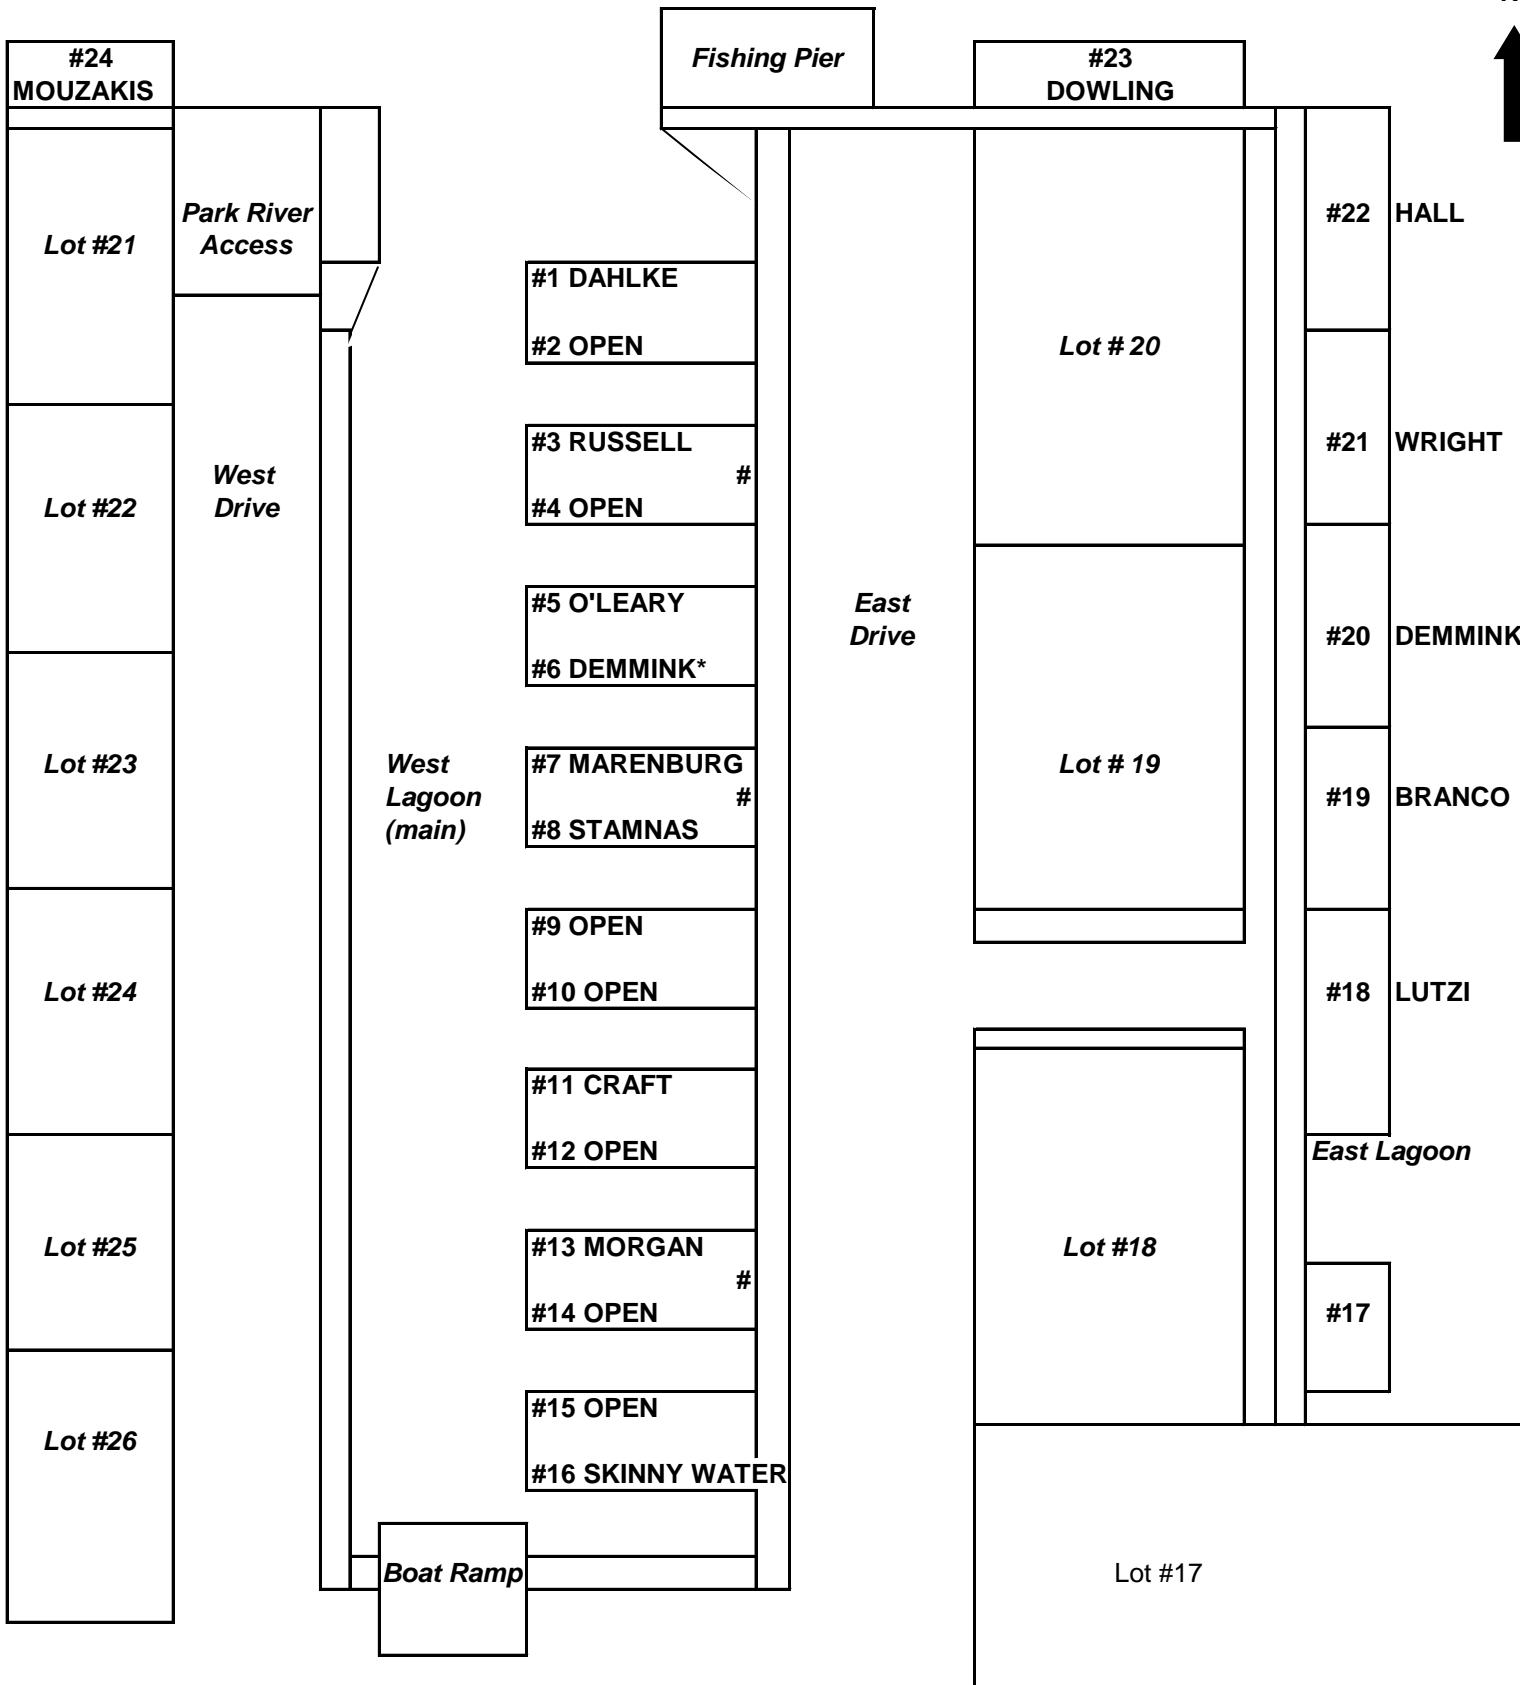

RNMHA, Inc.
Boat Slip Assignments
Updated 9/22/2020

Cocohatchee River

N

NTS

Electric & Water
* Designates as a TEMPORARY STATUS
** 60 DAY CONDITIONAL HOLD