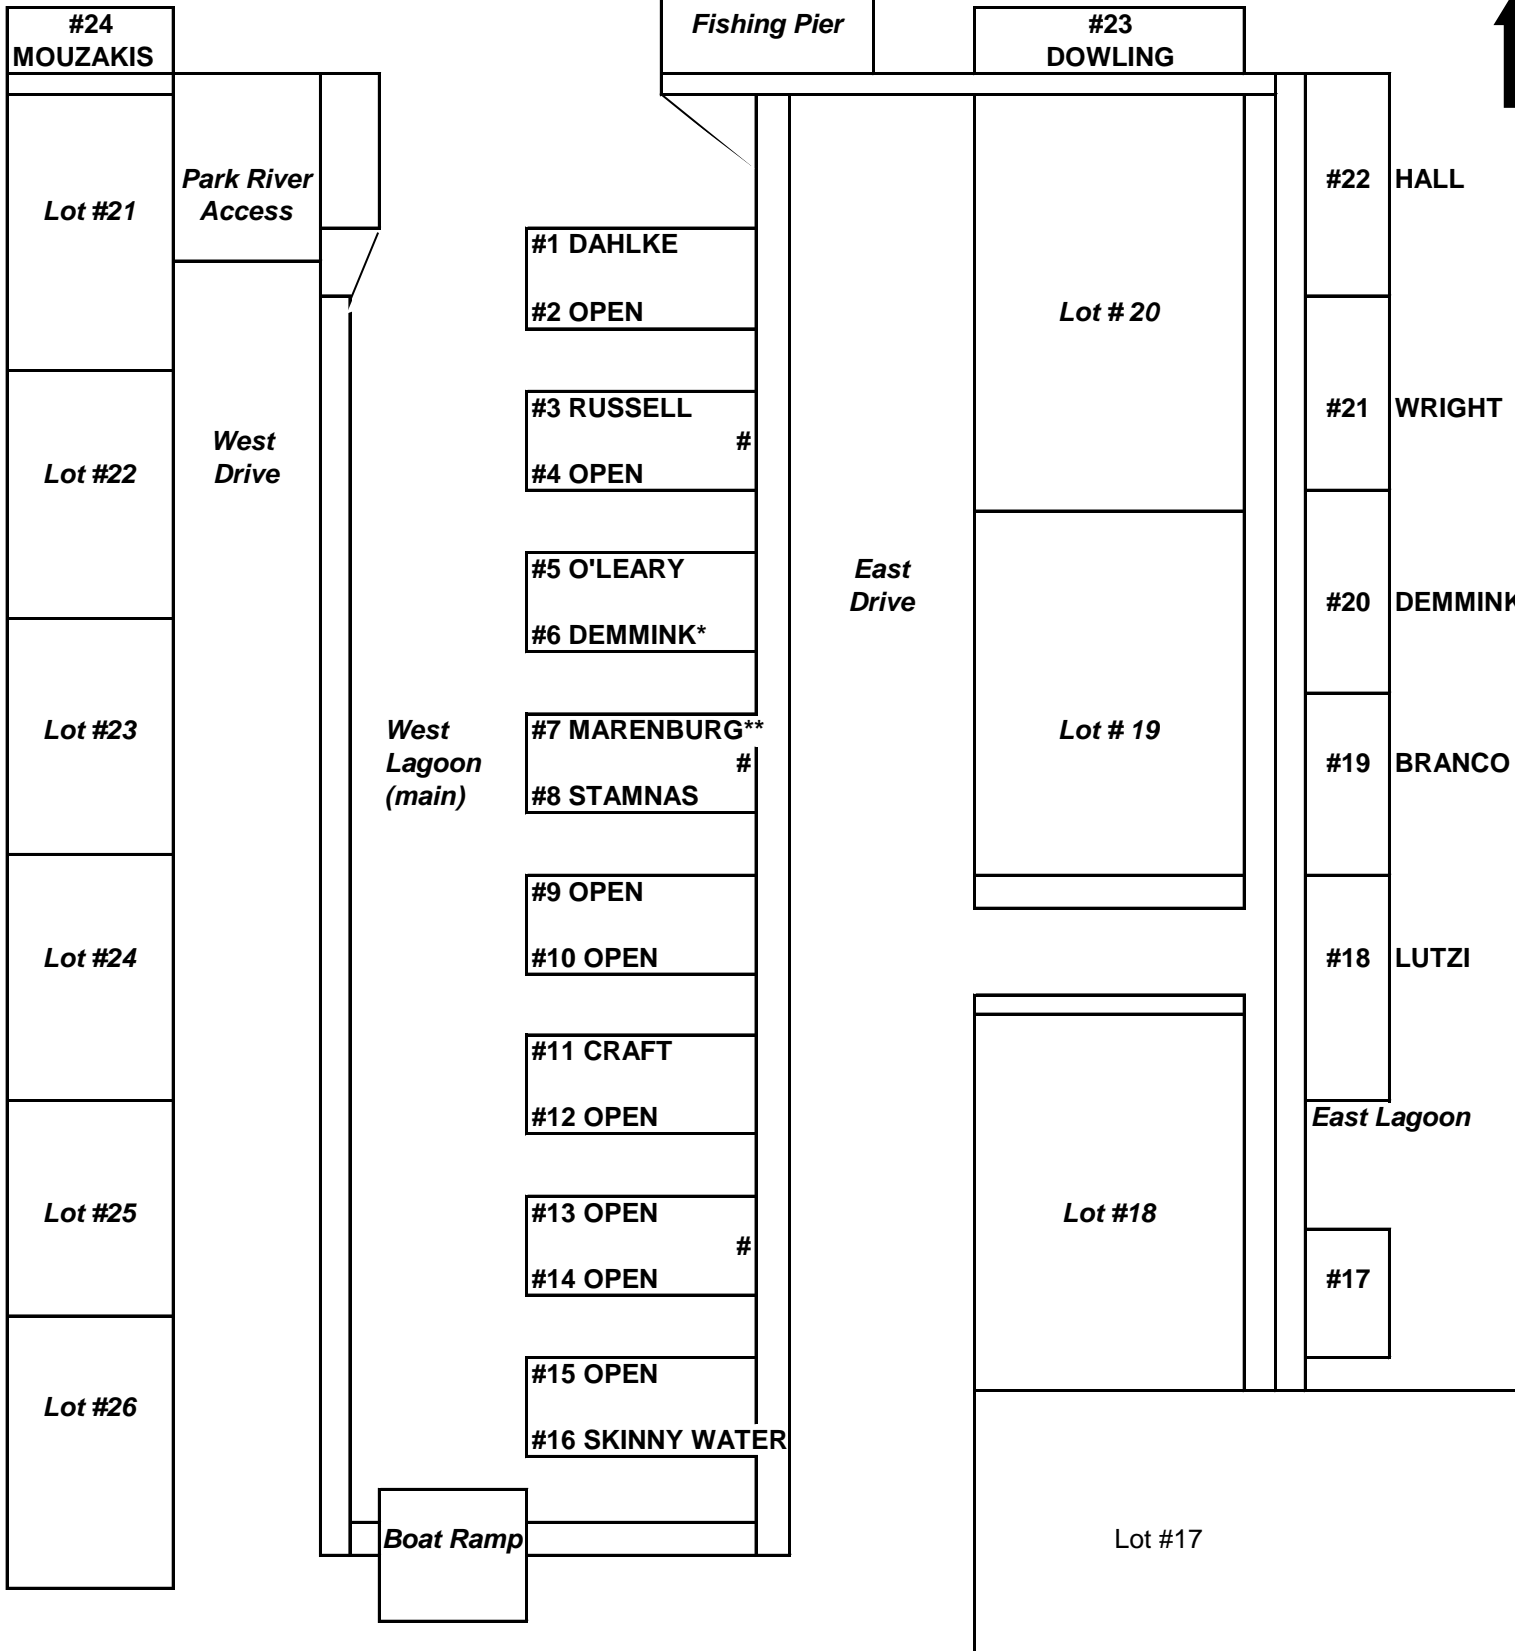

RNMHA, Inc.
Boat Slip Assignments
Updated 2/17/2020

Cocohatchee River

N

NTS

- # Electric & Water
- Designates as a TEMPORARY STATUS
- ** 60 DAY CONDITIONAL HOLD