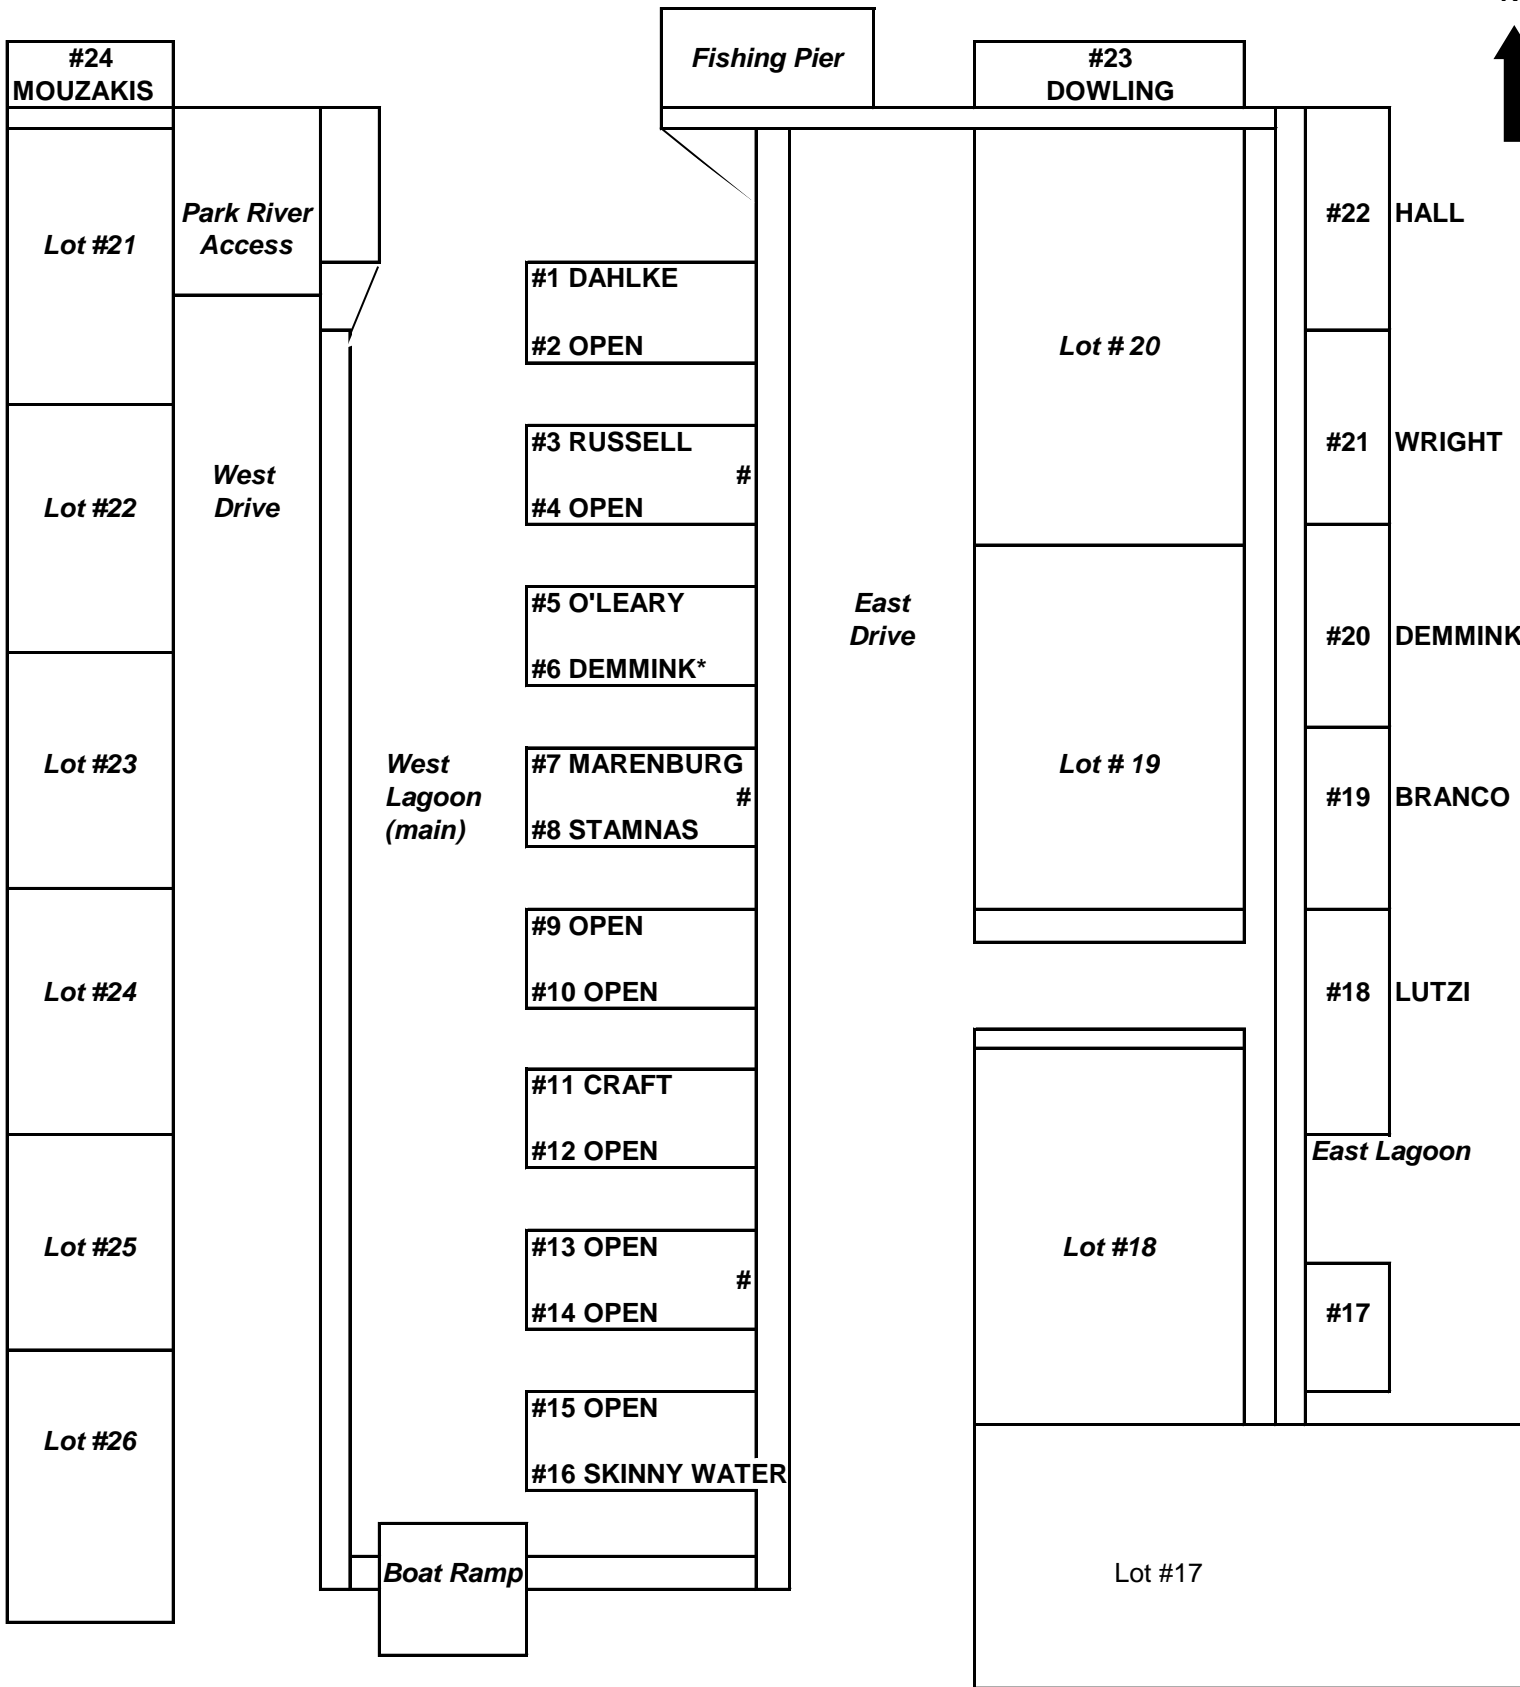

N

NTS

- # Electric & Water
- * Designates as a TEMPORARY STATUS
- ** 60 DAY CONDITIONAL HOLD

RNMHA, Inc.
 Boat Slip Assignments
 Updated 6/2/2020

Cocohatchee River

N

Electric & Water

* Designates as a TEMPORARY STATUS