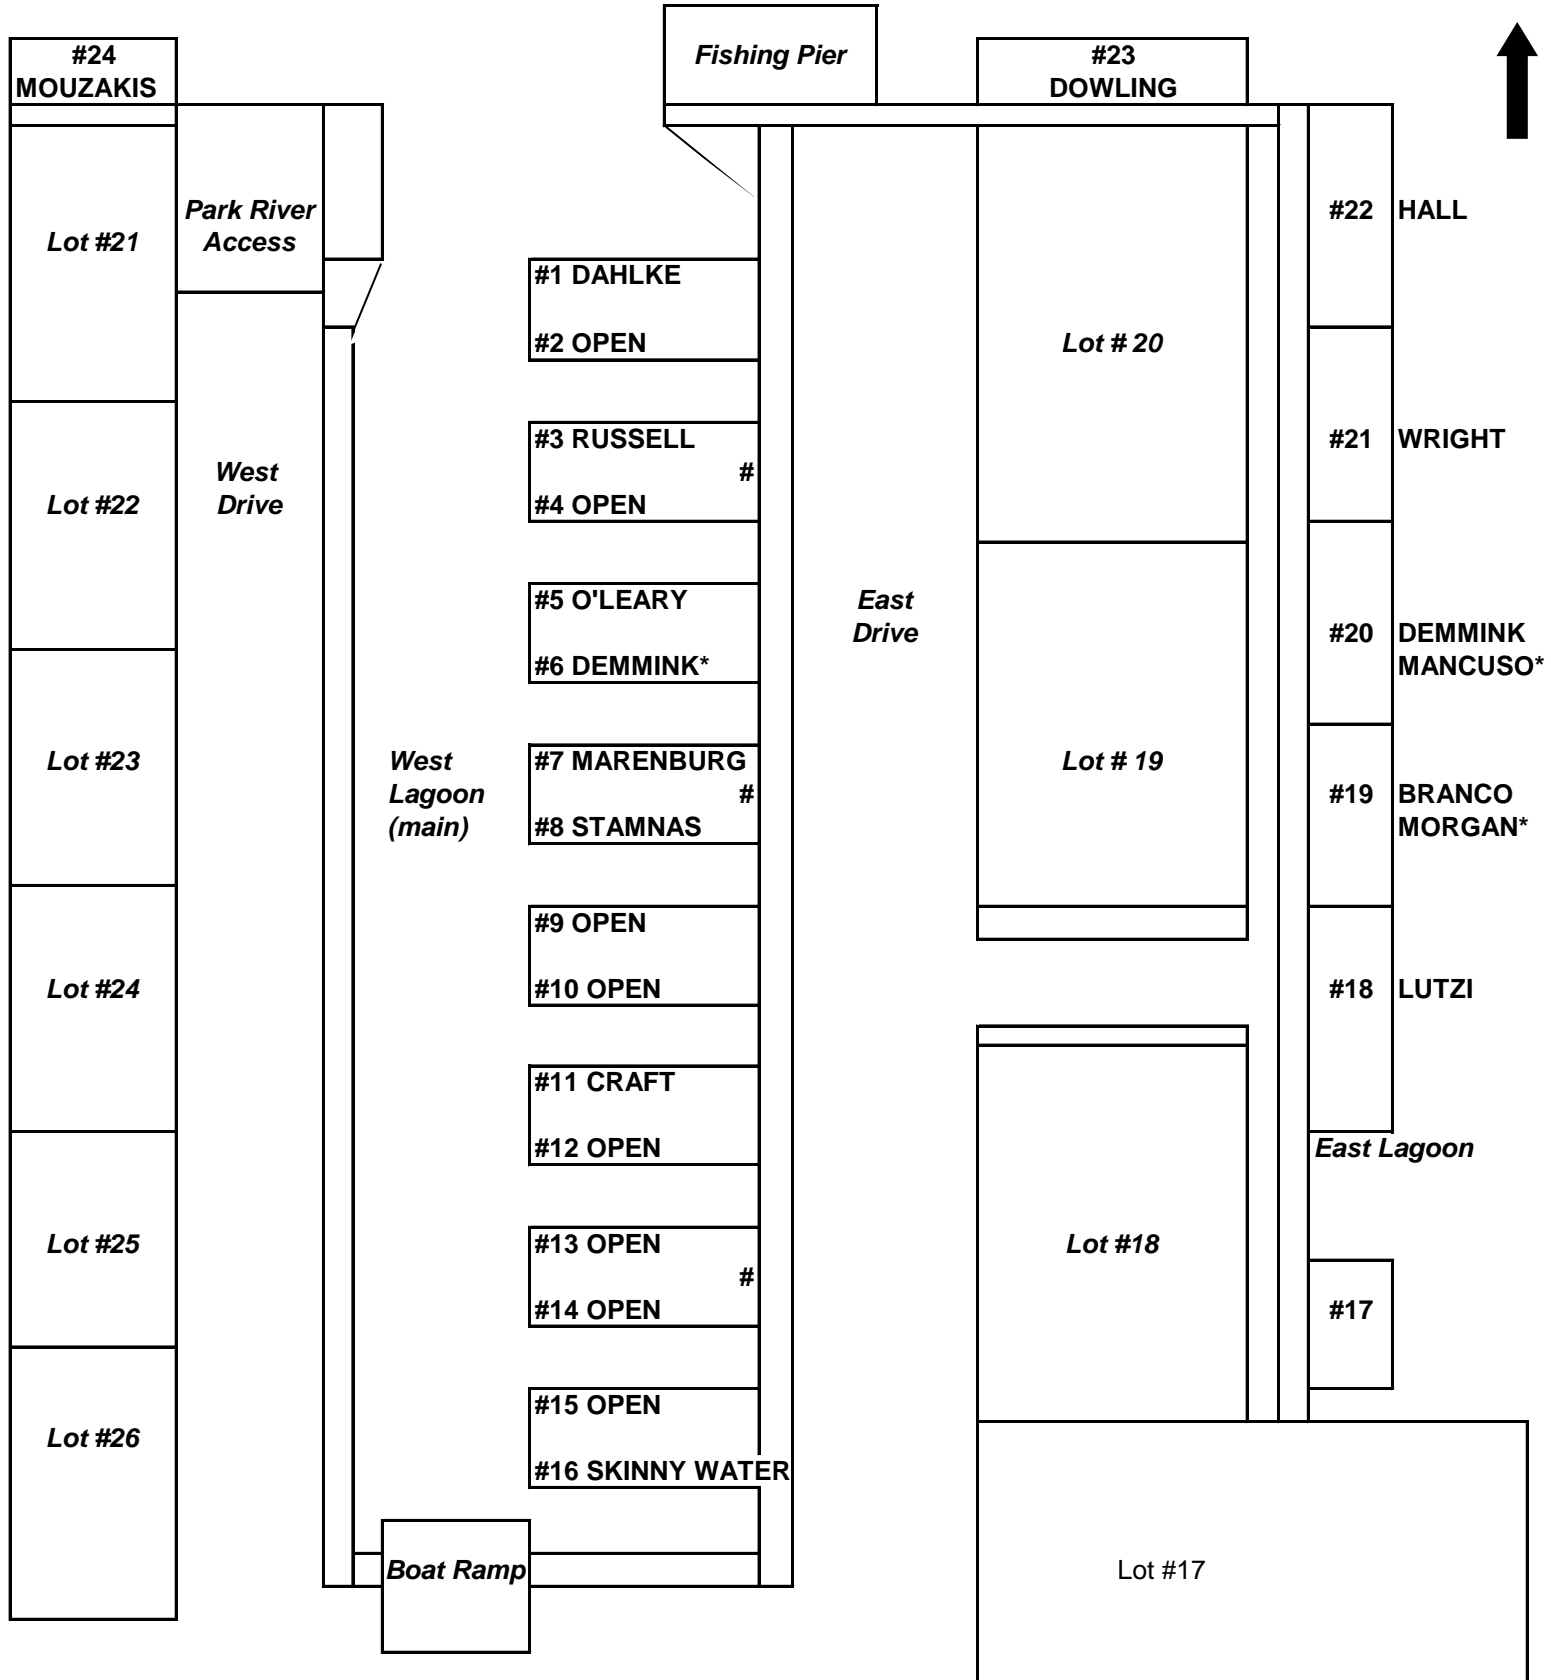

RNMHA, Inc.
Boat Slip Assignments
Updated 12/21/2020

Cocohatchee River

N

NTS

Electric & Water

* Designates as a TEMPORARY STATUS

** 60 DAY CONDITIONAL HOLD