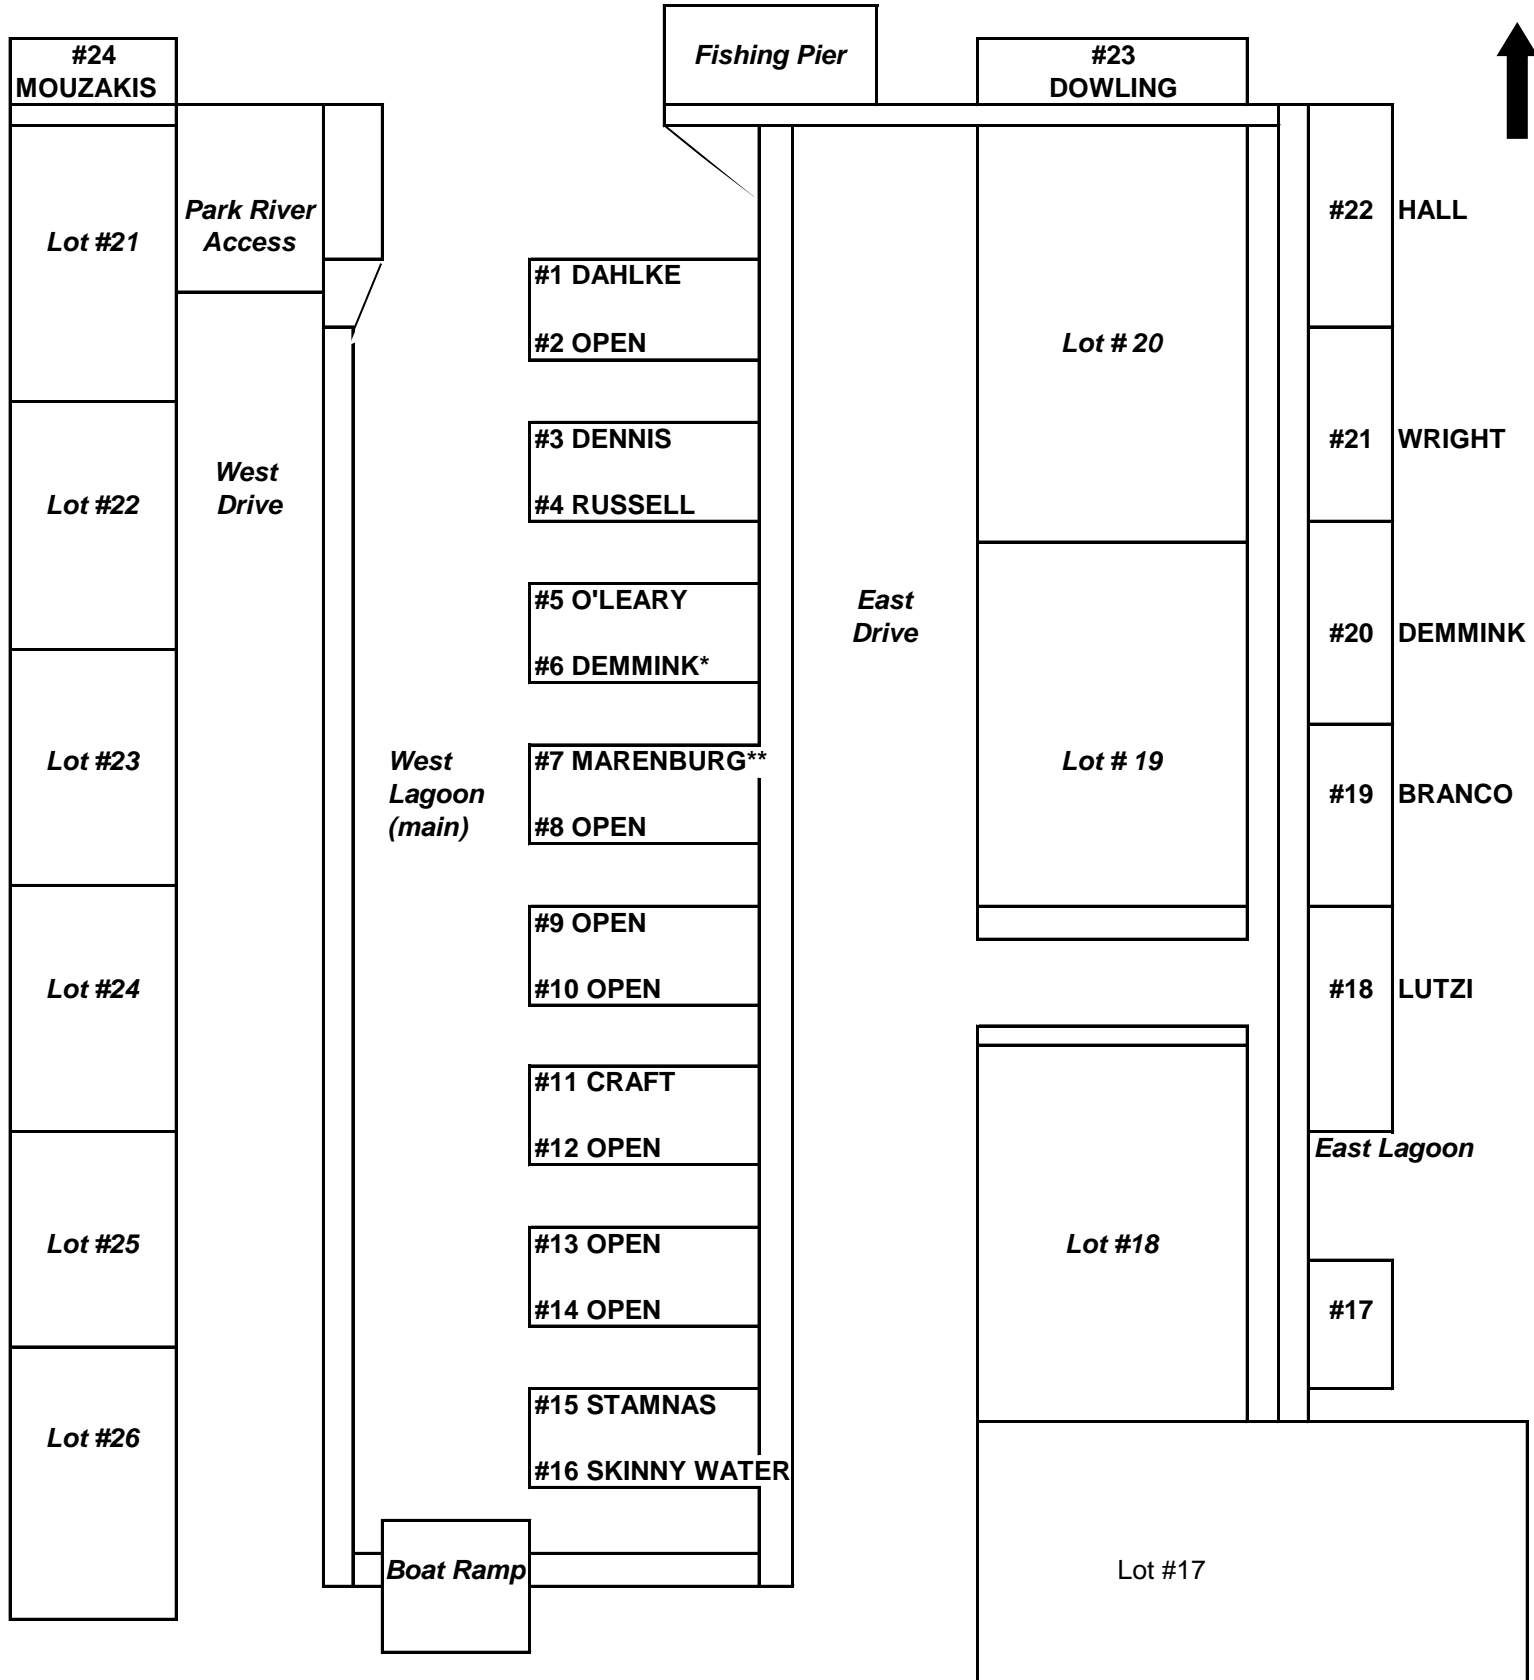

RNMHA, Inc.
 Boat Slip Assignments
 Updated 1/16/2020

Cocohatchee River

N

NTS

* Designates as a TEMPORARY STATUS
 ** 60 DAY CONDITIONAL HOLD

RNMHA, Inc.
 Boat Slip Assignments
 Updated 2/17/2020

Cocohatchee River